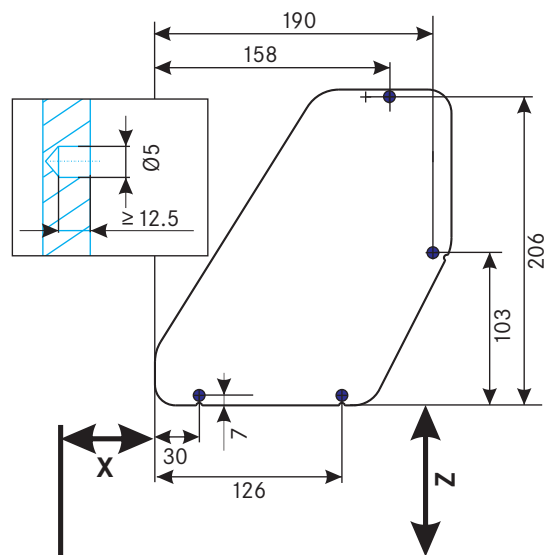

Dimensions in mm

$Y \geq 295 \Rightarrow X=82$

Drilling pattern for positioning tabs

Drilling pattern for euro screws

## Installation situation

Dimensions (mm)	Hinged door	Hinged door	FREEfold	Blum Aventos HF
Hinge protrusion	< 25	> 25	–	–
Installation height, hinge	65	65	–	–
Installation depth, iMove	57	57	82	82
Installation height, iMove	25	80	25	25
Clear inside depth, carcase	270	270	295	295
Minimum height, carcase*	520	580	650	650

Carcass width (mm)	Clear inside carcass width (mm)	Dimensions (mm) B x D x H	Art. no.
500	462-468	465 x 267 x 565	02 1710
600	562-568	565 x 267 x 565	02 1712