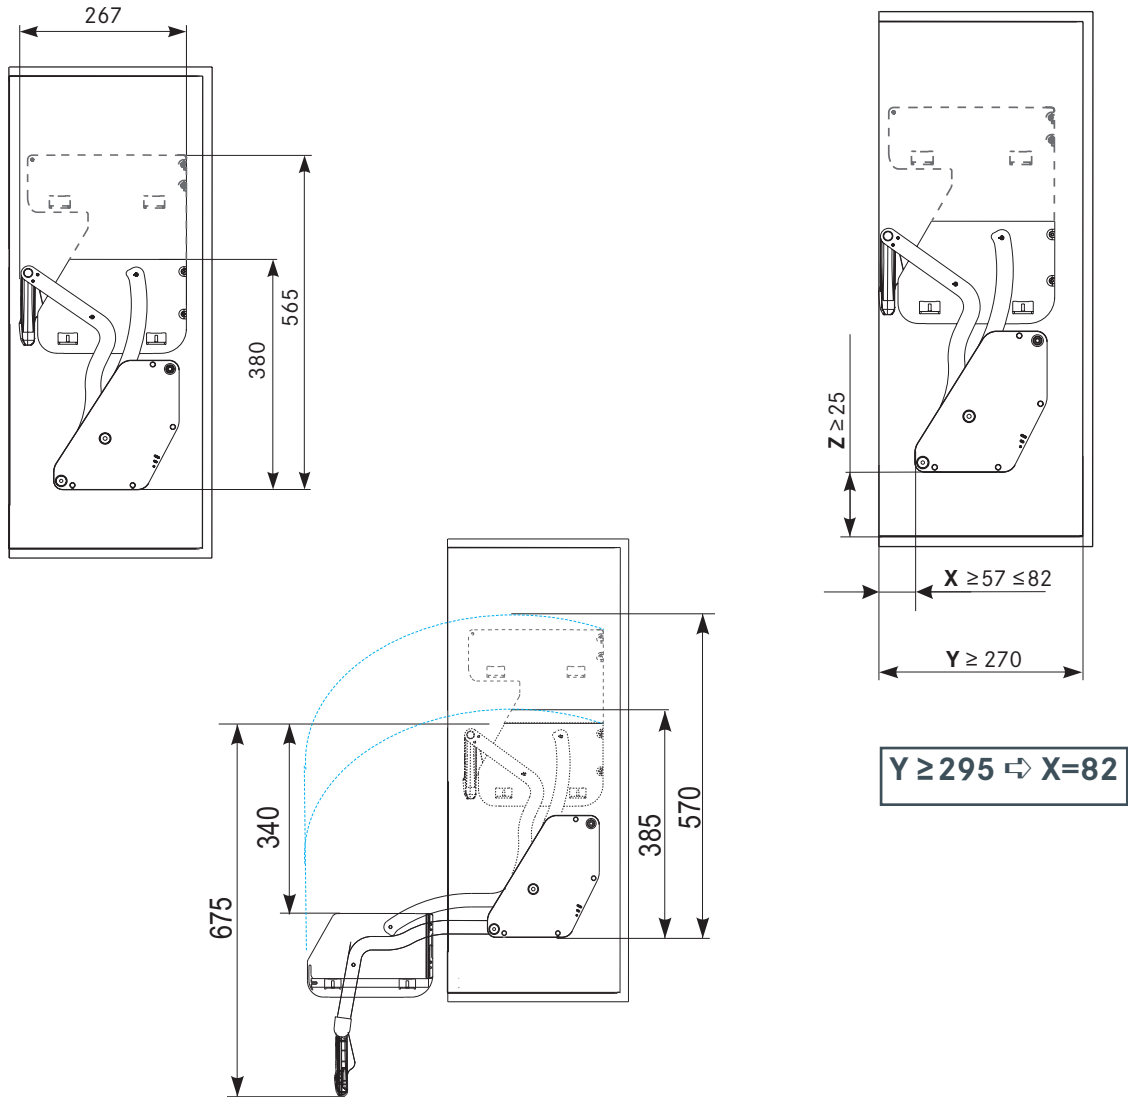

## iMove set single tray

Including fixings:

8 x wood screws 4.5 x 50 mm

1 x drilling template

including side cover caps

Silver	0102	Chipboard decor grey	0316
Brilliant white	9966	Chipboard decor ice white	0343
Satin gold	0103	Chipboard decor gold green	0347
Anthracite	9846	Chipboard decor Anthracite	0342

Carcase width (mm)	Clear inside carcase width (mm)	Dimensions (mm) B x D x H	Art. no.
500	462-468	465 x 267 x 380	<b>02 1700</b>
600	562-568	565 x 267 x 380	<b>02 1702</b>
800	762-768	765 x 267 x 380	<b>02 1704</b>
900	862-868	865 x 267 x 380	<b>02 1706</b>

Dimensions in mm

Drilling pattern for positioning tabs

Drilling pattern for euro screws

Carcass width (mm)	Clear inside carcass width (mm)	Dimensions (mm) B x D x H	Art. no.
500	462-468	465 x 267 x 565	02 1710
600	562-568	565 x 267 x 565	02 1712