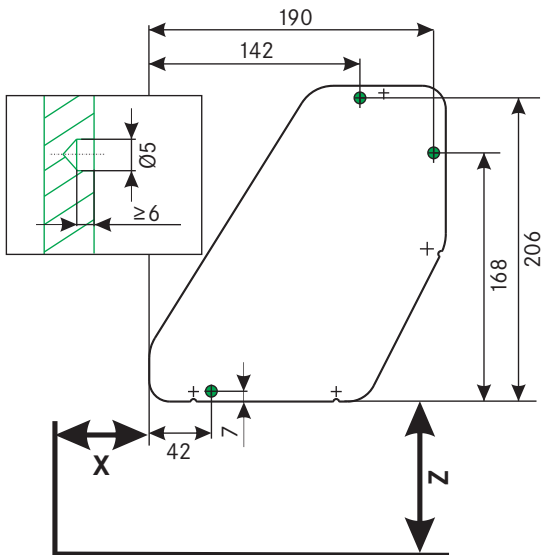

Dimensions in mm

$Y \geq 295 \Rightarrow X=82$

Drilling pattern for positioning tabs

Drilling pattern for euro screws

Carcass width (mm)	Clear inside carcass width (mm)	Dimensions (mm) B x D x H	Art. no.
500	462-468	465 x 267 x 565	02 1710
600	562-568	565 x 267 x 565	02 1712