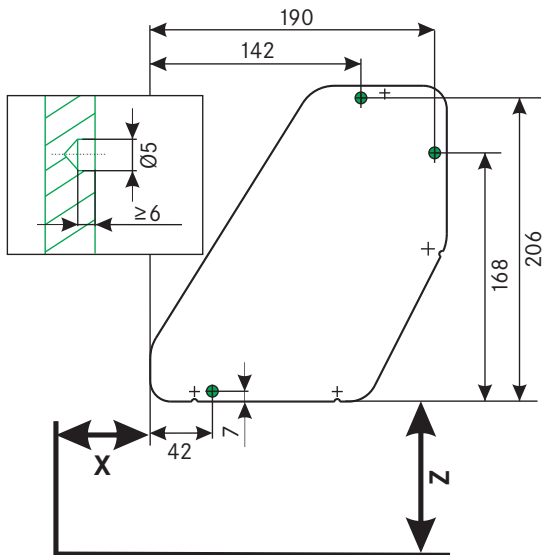

## iMove set single tray

Including fixings:

8 x wood screws 4.5 x 50 mm

1 x drilling template

including side cover caps

Silver	0102	Chipboard decor grey	0316
Brilliant white	9966	Chipboard decor ice white	0343
Satin gold	0103	Chipboard decor gold green	0347
Anthracite	9846	Chipboard decor Anthracite	0342

Carcase width (mm)	Clear inside carcase width (mm)	Dimensions (mm) B x D x H	Art. no.
500	462-468	465 x 267 x 380	<b>02 1700</b>
600	562-568	565 x 267 x 380	<b>02 1702</b>
800	762-768	765 x 267 x 380	<b>02 1704</b>
900	862-868	865 x 267 x 380	<b>02 1706</b>

Dimensions in mm

Drilling pattern for positioning tabs

Drilling pattern for euro screws

Carcass width (mm)	Clear inside carcass width (mm)	Dimensions (mm) B x D x H	Art. no.
500	462-468	465 x 267 x 565	02 1710
600	562-568	565 x 267 x 565	02 1712