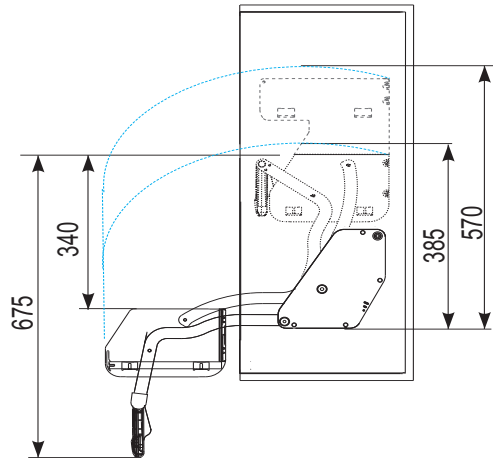

There's easy operation, more reachable storage, a clearer view, fast access. The innovative iMove pull-down transforms a conventional wall unit into an ergonomic storage system with big user benefits. The iMove and its contents are pulled downwards and outwards in one easy movement. And the iMove combines practical benefits with a brilliantly stylish design.

Dimensions in mm

$Y \geq 295 \Rightarrow X=82$

Drilling pattern for positioning tabs

Drilling pattern for euro screws

Carcass width (mm)	Clear inside carcass width (mm)	Dimensions (mm) B x D x H	Art. no.
500	462-468	465 x 267 x 565	02 1710
600	562-568	565 x 267 x 565	02 1712