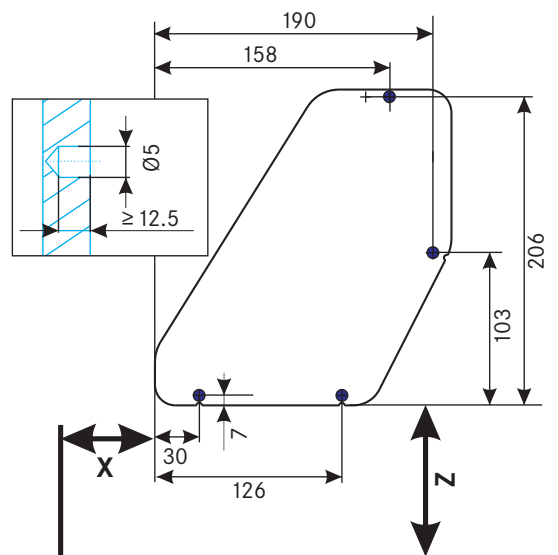

Dimensions in mm

$Y \geq 295 \Rightarrow X=82$

Drilling pattern for positioning tabs

Drilling pattern for euro screws

Carcase width (mm)	Clear inside carcase width (mm)	Dimensions (mm) B x D x H	Art. no.
500	462-468	465 x 267 x 380	<b>02 1700</b>
600	562-568	565 x 267 x 380	<b>02 1702</b>
800	762-768	765 x 267 x 380	<b>02 1704</b>
900	862-868	865 x 267 x 380	<b>02 1706</b>

Dimensions in mm

Drilling pattern for positioning tabs

Drilling pattern for euro screws

Carcass width (mm)	Clear inside carcass width (mm)	Dimensions (mm) B x D x H	Art. no.
500	462-468	465 x 267 x 565	02 1710
600	562-568	565 x 267 x 565	02 1712