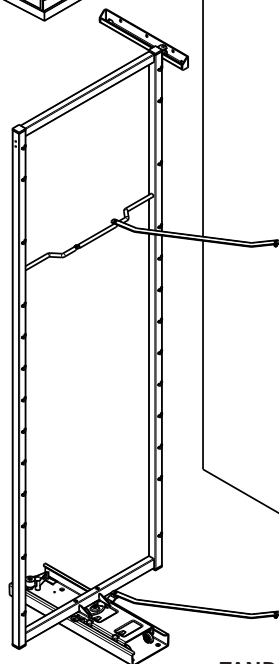

TANDEM side

IDEAL COMBINED WITH A TANDEM PULL-OUT SHELF

COMBINING THE NEW TANDEM SIDE DOOR SHELF WITH THE EXISTING TANDEM PULL-OUT SHELF IS AN IDEAL SOLUTION. It creates a complete, modular TANDEM storage solution.

The totally modular system makes it possible for end-users to create a solution that exactly suits their requirements and lifestyle. All the trays are fully height adjustable.

Tray for TANDEM pull-out shelf

TANDEM pull-out frame

Tray for TANDEM side door shelf

TANDEM side door shelf

Connecting brace set

Frame for	Inside	Dimensions (mm)	Product code	
TANDEM swivel pull-out Mount on right cabinet side panel, for doors attached left or right	cabinet height: 1100	For cabinet width: 450 mm	013430 0102	
			013430 9966	
			013430 9846	
	1700		013432 0102	
			013432 9966	
			013432 9846	
	Available only with plastic coated surface!	1100	500 mm	013435 0102
				013435 9966
				013435 9846
	Colour code: Silver 0102 Icewhite 9966 Anthracite 9846	1700		013437 0102
013437 9966				
013437 9846				
	800	600 mm	013449 0102	
			013449 9966	
			013449 9846	
	1100		013440 0102	
			013440 9966	
			013440 9846	
<i>Standard with</i>  <i>Damping</i>	1700		013442 0102	
			013442 9966	
			013442 9846	