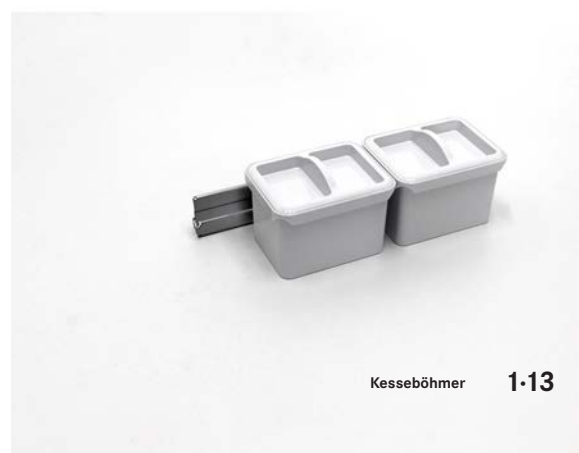

TANDEM side Youbox_x set 5		
consisting of:	500 mm	261113 0102
2 box (1.0 L)		261113 9966
2 lids		261113 9846
1 support rail		
Colour code:		
Silver	0102 (support rail Silver/Youbox_x white)	
Icewhite	9966 (support rail white/Youbox_x white)	
Anthracite	9846 (support rail Anthracite/Youbox_x Anthracite)