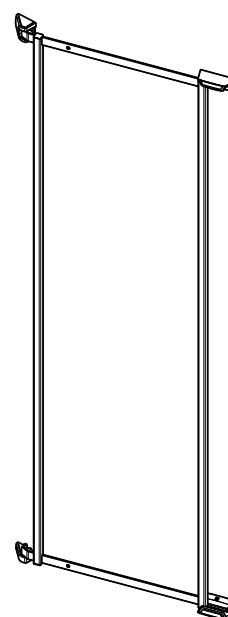

Fitting set TANDEM side door shelf

consisting of:

1 frame

Mounting plates

Plastic covers for mounting plates

Inside cabinet height (mm)	For cabinet width	Product code	Product code	Product code
		Icewhite	Silver	Anthracite
600	450 mm	260262 9966	260262 0102	260262 9846
800		260265 9966	260265 0102	260265 9846
1100		260268 9966	260268 0102	260268 9846
1700		260271 9966	260271 0102	260271 9846
600	500 mm	260263 9966	260263 0102	260263 9846
800		260266 9966	260266 0102	260266 9846
1100		260269 9966	260269 0102	260269 9846
1700		260272 9966	260272 0102	260272 9846
600	600 mm	260264 9966	260264 0102	260264 9846
800		260267 9966	260267 0102	260267 9846
1100		260270 9966	260270 0102	260270 9846
1700		260273 9966	260273 0102	260273 9846

TANDEM side

IDEAL COMBINED WITH A TANDEM PULL-OUT SHELF

COMBINING THE NEW TANDEM SIDE DOOR SHELF WITH THE EXISTING TANDEM PULL-OUT SHELF IS AN IDEAL SOLUTION. It creates a complete, modular TANDEM storage solution.

The totally modular system makes it possible for end-users to create a solution that exactly suits their requirements and lifestyle. All the trays are fully height adjustable.

Tray for TANDEM pull-out shelf

TANDEM pull-out frame

Tray for TANDEM side door shelf

TANDEM side door shelf

Connecting brace set

Frame for	Inside	Dimensions (mm)	Product code	
TANDEM swivel pull-out Mount on right cabinet side panel, for doors attached left or right	cabinet height:	For cabinet width:		
		450 mm	013430 0102 013430 9966 013430 9846	
	1100		013432 0102 013432 9966 013432 9846	
	1700		013435 0102 013435 9966 013435 9846	
	Available only with plastic coated surface!	1100	500 mm	013437 0102 013437 9966 013437 9846
				1700
	Colour code:	1700	600 mm	013440 0102 013440 9966 013440 9846
				800
	Standard with			
				
Damping				