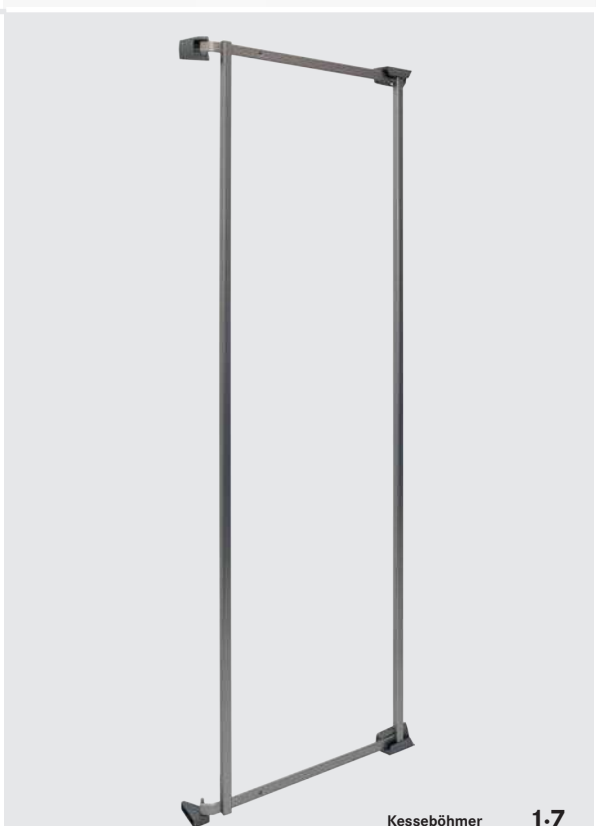

Fitting set TANDEM side door shelf	Cabinet inside height	For cabinet width:	Product code	
consisting of: 1 frame Mounting plates Plastic covers for mounting plates	1100	450	260268 0102 260268 9966 260268 9846	
			1700	260271 0102 260271 9966 260271 9846
	1100	500 mm	260269 0102 260269 9966 260269 9846	
			1700	260272 0102 260272 9966 260272 9846
	800	600 mm	260267 0102 260267 9966 260267 9846	
			1100	260270 0102 260270 9966 260270 9846
	1700		260273 0102 260273 9966 260273 9846	
	Colour code:			
	Silver 0102			
Icewhite 9966				
Anthracite 9846