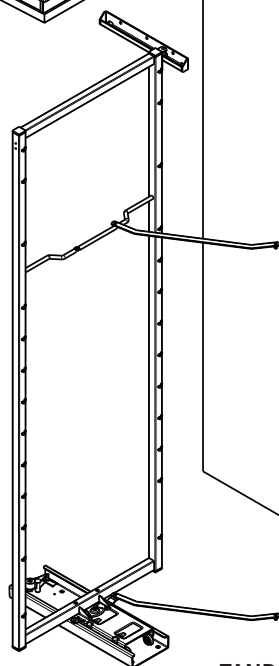

TANDEM side

IDEAL COMBINED WITH A TANDEM PULL-OUT SHELF

COMBINING THE NEW TANDEM SIDE DOOR SHELF WITH THE EXISTING TANDEM PULL-OUT SHELF IS AN IDEAL SOLUTION. It creates a complete, modular TANDEM storage solution.

The totally modular system makes it possible for end-users to create a solution that exactly suits their requirements and lifestyle. All the trays are fully height adjustable.

Tray for TANDEM pull-out shelf

TANDEM pull-out frame

Tray for TANDEM side door shelf

TANDEM side door shelf

Connecting brace set

Frame for	Inside	Dimensions (mm)	Product code	
TANDEM swivel pull-out Mount on right cabinet side panel, for doors attached left or right	cabinet height:	For cabinet width:		
		450 mm	013430 0102 013430 9966 013430 9846	
	1100		013432 0102 013432 9966 013432 9846	
	1700		013435 0102 013435 9966 013435 9846	
	Available only with plastic coated surface!	1100	500 mm	013437 0102 013437 9966 013437 9846
				1700
	Colour code:	1700	600 mm	013440 0102 013440 9966 013440 9846
				800
	Standard with			
				
Damping				