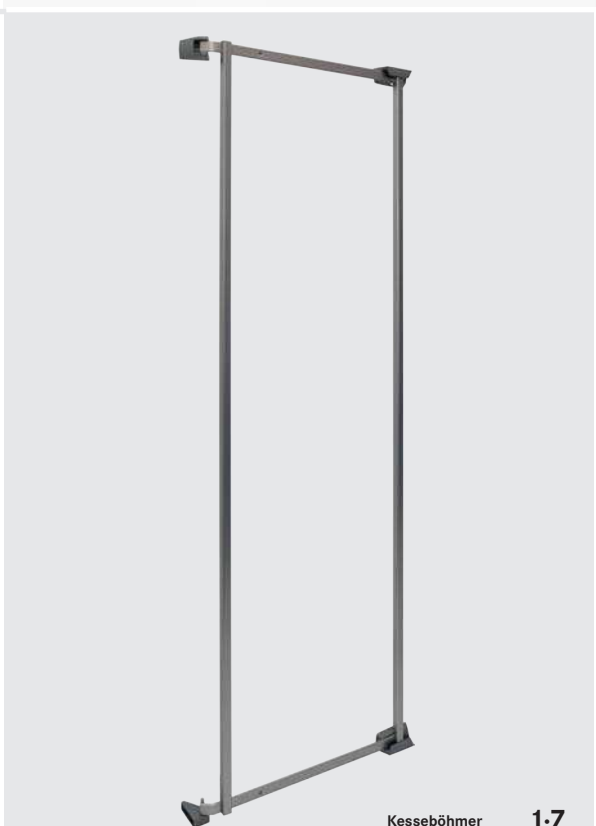

Fitting set TANDEM side door shelf	Cabinet inside height	For cabinet width:	Product code	
consisting of: 1 frame Mounting plates Plastic covers for mounting plates	1100	450	260268 0102 260268 9966 260268 9846	
			1700	260271 0102 260271 9966 260271 9846
	1100	500 mm	260269 0102 260269 9966 260269 9846	
			1700	260272 0102 260272 9966 260272 9846
	800	600 mm	260267 0102 260267 9966 260267 9846	
			1100	260270 0102 260270 9966 260270 9846
		1700	260273 0102 260273 9966 260273 9846	
			260273 0102 260273 9966 260273 9846