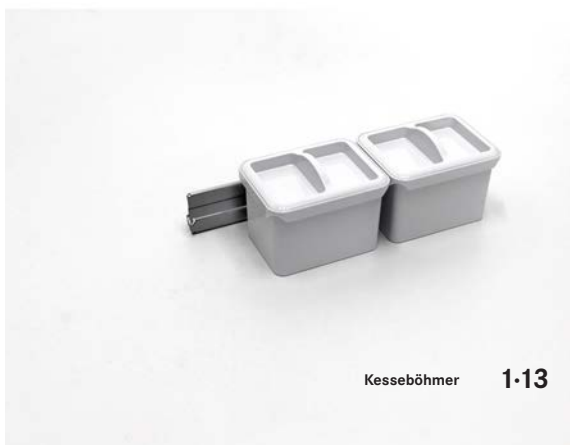

TANDEM side Youbox_x set 5

consisting of: 500 mm **261113 0102**
2 box (1.0 L) **261113 9966**
2 lids **261113 9846**
1 support rail

Colour code:
Silver 0102 (support rail Silver/Youbox_x white)
Icewhite 9966 (support rail white/Youbox_x white)
Anthracite 9846 (support rail Anthracite/Youbox_x Anthracite)