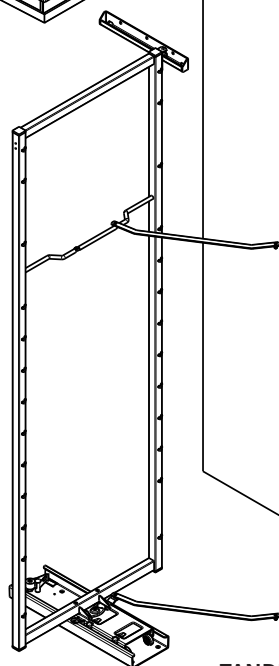

TANDEM side

IDEAL COMBINED WITH A TANDEM PULL-OUT SHELF

COMBINING THE NEW TANDEM SIDE DOOR SHELF WITH THE EXISTING TANDEM PULL-OUT SHELF IS AN IDEAL SOLUTION. It creates a complete, modular TANDEM storage solution.

The totally modular system makes it possible for end-users to create a solution that exactly suits their requirements and lifestyle. All the trays are fully height adjustable.

Tray for TANDEM pull-out shelf

TANDEM pull-out frame

Tray for TANDEM side door shelf

TANDEM side door shelf

Connecting brace set

Frame for	Inside	Dimensions (mm)	Product code	
TANDEM swivel pull-out Mount on right cabinet side panel, for doors attached left or right	cabinet height:	For cabinet width:		
		450 mm	013430 0102 013430 9966 013430 9846 013432 0102 013432 9966 013432 9846	
	1100		013435 0102 013435 9966 013435 9846	
	1700		013437 0102 013437 9966 013437 9846	
	Available only with plastic coated surface!	1100	500 mm	013449 0102 013449 9966 013449 9846
				1700
	Colour code:	1700	600 mm	013442 0102 013442 9966 013442 9846
				800
		1100		013442 0102 013442 9966 013442 9846
		1700		013442 0102 013442 9966 013442 9846