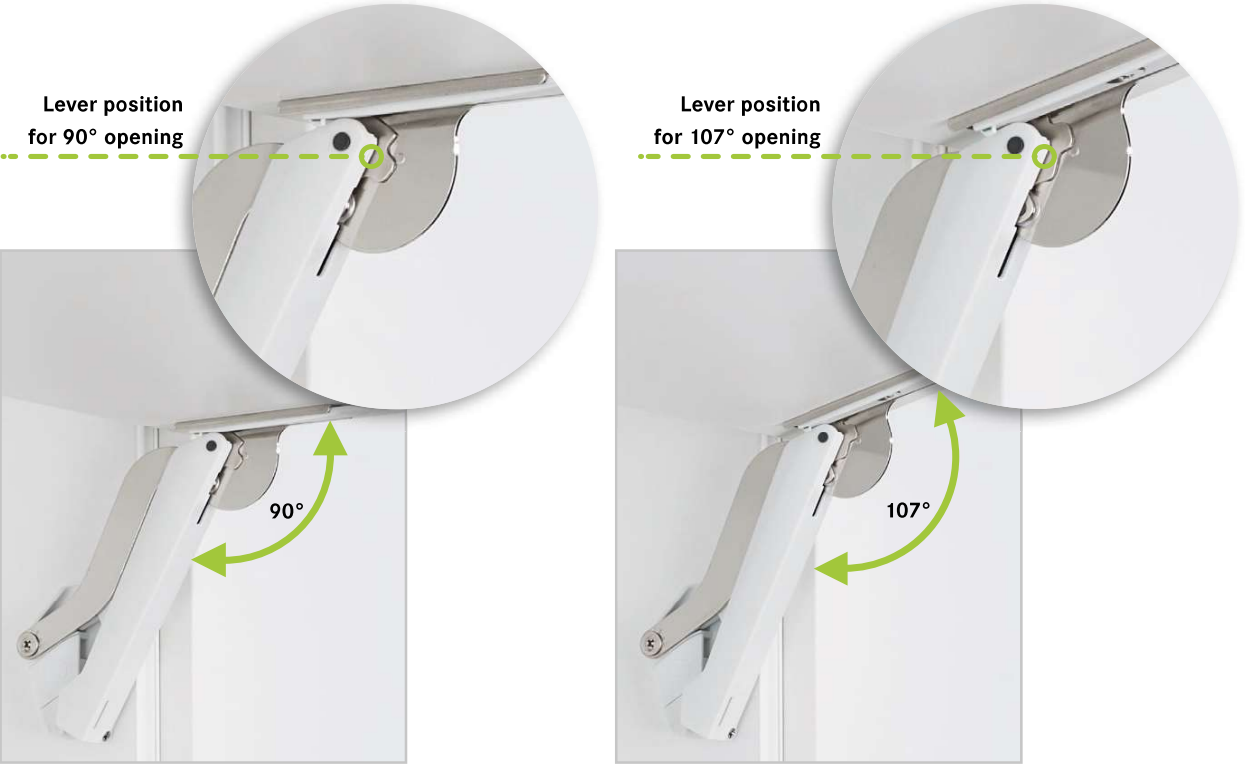

OPENING ANGLE LIMITER INCLUDED.