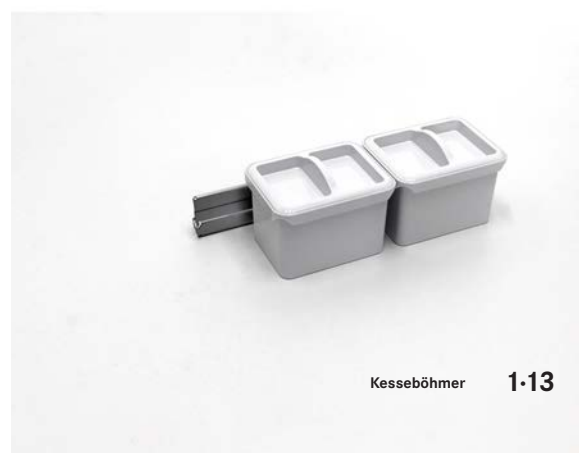

For cabinet width:	Product code
TANDEM side Youbox_x set 5		
consisting of:	500 mm	261113 0102
2 box (1.0 L)		261113 9966
2 lids		261113 9846
1 support rail		
Colour code:		
Silver	0102 (support rail Silver/Youbox_x white)	
Icewhite	9966 (support rail white/Youbox_x white)	
Anthracite	9846 (support rail Anthracite/Youbox_x Anthracite)