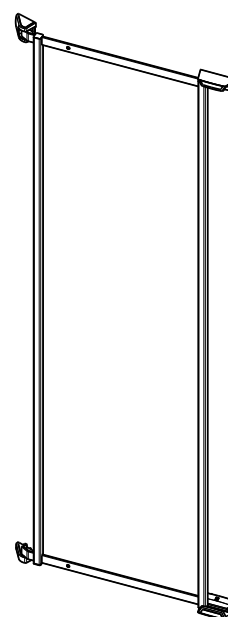

Fitting set TANDEM side door shelf

consisting of:

1 frame

Mounting plates

Plastic covers for mounting plates

Inside cabinet height (mm)	For cabinet width	Product code	Product code	Product code
		Icewhite	Silver	Anthracite
600	450 mm	260262 9966	260262 0102	260262 9846
800		260265 9966	260265 0102	260265 9846
1100		260268 9966	260268 0102	260268 9846
1700		260271 9966	260271 0102	260271 9846
600	500 mm	260263 9966	260263 0102	260263 9846
800		260266 9966	260266 0102	260266 9846
1100		260269 9966	260269 0102	260269 9846
1700		260272 9966	260272 0102	260272 9846
600	600 mm	260264 9966	260264 0102	260264 9846
800		260267 9966	260267 0102	260267 9846
1100		260270 9966	260270 0102	260270 9846
1700		260273 9966	260273 0102	260273 9846

TANDEM side

IDEAL COMBINED WITH A TANDEM PULL-OUT SHELF

COMBINING THE NEW TANDEM SIDE DOOR SHELF WITH THE EXISTING TANDEM PULL-OUT SHELF IS AN IDEAL SOLUTION. It creates a complete, modular TANDEM storage solution.

The totally modular system makes it possible for end-users to create a solution that exactly suits their requirements and lifestyle. All the trays are fully height adjustable.

Tray for TANDEM pull-out shelf

TANDEM pull-out frame

Tray for TANDEM side door shelf

TANDEM side door shelf

Connecting brace set

Frame for	Inside	Dimensions (mm)	Product code
TANDEM swivel pull-out	cabinet height:	For cabinet width:	
Mount on right cabinet side panel, for doors attached left or right	1100	450 mm	013430 0102 013430 9966 013430 9846
	1700		013432 0102 013432 9966 013432 9846
Available only with plastic coated surface!	1100	500 mm	013435 0102 013435 9966 013435 9846
Colour code:	1700		013437 0102 013437 9966 013437 9846
Silver 0102 Icewhite 9966 Anthracite 9846	800	600 mm	013449 0102 013449 9966 013449 9846
	1100		013440 0102 013440 9966 013440 9846
Standard with 	1700		013442 0102 013442 9966 013442 9846