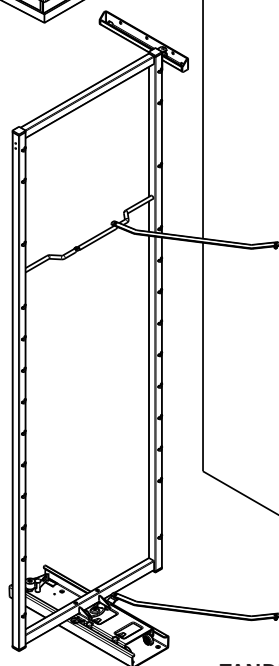

TANDEM side

IDEAL COMBINED WITH A TANDEM PULL-OUT SHELF

COMBINING THE NEW TANDEM SIDE DOOR SHELF WITH THE EXISTING TANDEM PULL-OUT SHELF IS AN IDEAL SOLUTION. It creates a complete, modular TANDEM storage solution.

The totally modular system makes it possible for end-users to create a solution that exactly suits their requirements and lifestyle. All the trays are fully height adjustable.

Tray for TANDEM pull-out shelf

TANDEM pull-out frame

Tray for TANDEM side door shelf

TANDEM side door shelf

Connecting brace set

Frame for	Inside	Dimensions (mm)	Product code
TANDEM swivel pull-out	cabinet height:	For cabinet width:	
Mount on right cabinet side panel, for doors attached left or right	1100	450 mm	013430 0102 013430 9966 013430 9846
	1700		013432 0102 013432 9966 013432 9846
Available only with plastic coated surface!	1100	500 mm	013435 0102 013435 9966 013435 9846
Colour code:	1700		013437 0102 013437 9966 013437 9846
Silver 0102 Icewhite 9966 Anthracite 9846	800	600 mm	013449 0102 013449 9966 013449 9846
	1100		013440 0102 013440 9966 013440 9846
Standard with 	1700		013442 0102 013442 9966 013442 9846