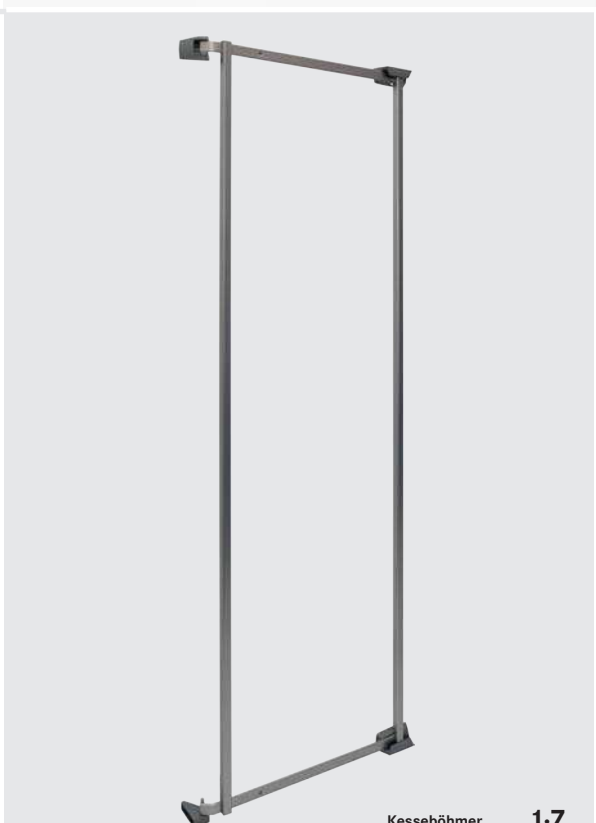

Fitting set TANDEM side door shelf	Cabinet inside height	For cabinet width:	Product code
consisting of:	1100	450	260268 0102 260268 9966 260268 9846
1 frame			
Mounting plates	1700		260271 0102 260271 9966 260271 9846
Plastic covers for mounting plates	1100	500 mm	260269 0102 260269 9966 260269 9846
Colour code:	1700		260272 0102 260272 9966 260272 9846
Silver 0102 Icewhite 9966 Anthracite 9846	800	600 mm	260267 0102 260267 9966 260267 9846
	1100		260270 0102 260270 9966 260270 9846
	1700		260273 0102 260273 9966 260273 9846