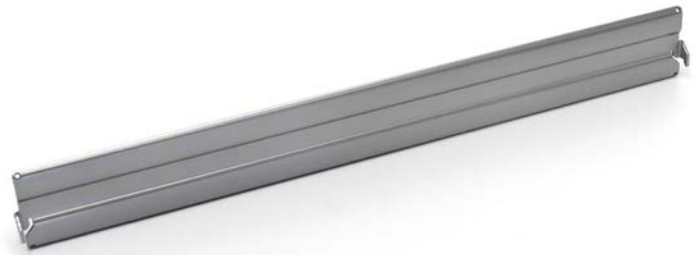

Youbox_x-SETS

WITH TANDEM SIDE

THE YOUBOX_x SYSTEM MAKES IT EASY TO CREATE THE TOTALLY CUSTOMIZED STORAGE SOLUTION YOU'LL LOVE TO USE.

For a start, there's a choice of 14 Youbox_x sets for the TANDEM side door shelf – ready for any cabinet width, function or value level. Each end-user can now configure their own customized organization system.

They can choose – and change – the vertical positions of Youbox_xes and trays to suit the height of the contents. The Youbox_x support rail is simply hooked onto the frame.

It's so easy to set up and change this storage solution with its huge choice of trays and different-sized boxes. Being organized has suddenly become fun.

1.0-L-box

Dimensions (L x B x H):
112 x 147 x 95 mm

2.0-L-box

Dimensions (L x B x H):
112 x 147 x 195 mm

2.1-L-box

Dimensions (L x B x H):
112 x 294 x 95 mm

3.2-L-box

Dimensions (L x B x H):
112 x 441 x 95 mm