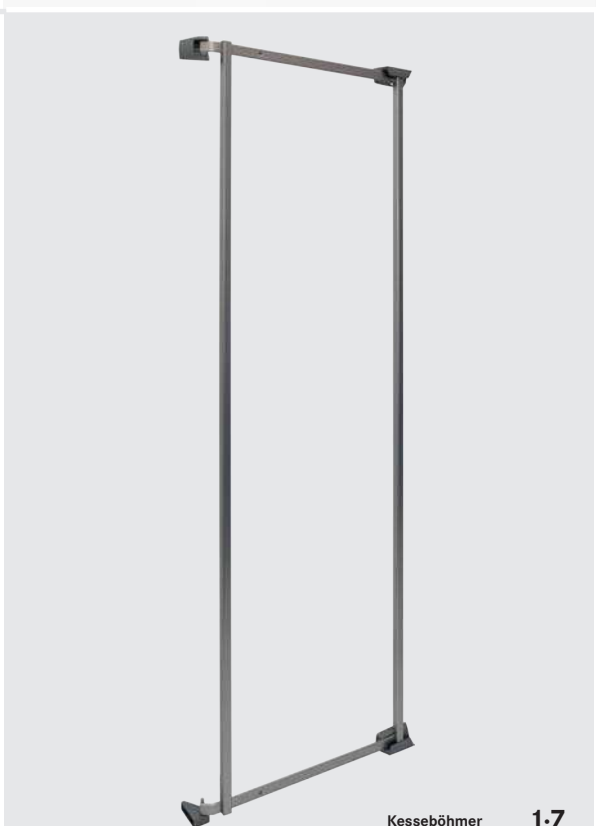

Fitting set TANDEM side door shelf	Cabinet inside height	For cabinet width:	Product code		
consisting of: 1 frame Mounting plates Plastic covers for mounting plates	1100	450	260268 0102 260268 9966 260268 9846		
			1700	260271 0102 260271 9966 260271 9846	
	1100	500 mm	260269 0102 260269 9966 260269 9846		
			1700	260272 0102 260272 9966 260272 9846	
			800	260267 0102 260267 9966 260267 9846	
	1100		260270 0102 260270 9966 260270 9846		
			1700	260273 0102 260273 9966 260273 9846	
	Colour code:	1700			
Silver	0102				
Icewhite	9966				
Anthracite	9846