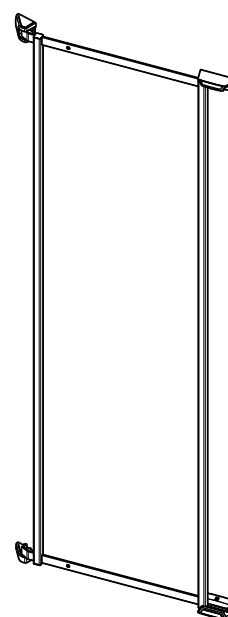

Fitting set TANDEM side door shelf

consisting of:

1 frame

Mounting plates

Plastic covers for mounting plates

Inside cabinet height (mm)	For cabinet width	Product code	Product code	Product code
		Icewhite	Silver	Anthracite
600	450 mm	260262 9966	260262 0102	260262 9846
800		260265 9966	260265 0102	260265 9846
1100		260268 9966	260268 0102	260268 9846
1700		260271 9966	260271 0102	260271 9846
600	500 mm	260263 9966	260263 0102	260263 9846
800		260266 9966	260266 0102	260266 9846
1100		260269 9966	260269 0102	260269 9846
1700		260272 9966	260272 0102	260272 9846
600	600 mm	260264 9966	260264 0102	260264 9846
800		260267 9966	260267 0102	260267 9846
1100		260270 9966	260270 0102	260270 9846
1700		260273 9966	260273 0102	260273 9846

TANDEM side

IDEAL COMBINED WITH A TANDEM PULL-OUT SHELF

COMBINING THE NEW TANDEM SIDE DOOR SHELF WITH THE EXISTING TANDEM PULL-OUT SHELF IS AN IDEAL SOLUTION. It creates a complete, modular TANDEM storage solution.

The totally modular system makes it possible for end-users to create a solution that exactly suits their requirements and lifestyle. All the trays are fully height adjustable.

Tray for TANDEM pull-out shelf

TANDEM pull-out frame

Tray for TANDEM side door shelf

TANDEM side door shelf

Connecting brace set

Frame for	Inside	Dimensions (mm)	Product code	
TANDEM swivel pull-out Mount on right cabinet side panel, for doors attached left or right	cabinet height:	For cabinet width:		
		450 mm	013430 0102 013430 9966 013430 9846 013432 0102 013432 9966 013432 9846	
	1100		013435 0102 013435 9966 013435 9846	
	1700		013437 0102 013437 9966 013437 9846	
	Available only with plastic coated surface!	1100	500 mm	013449 0102 013449 9966 013449 9846
		1700		013440 0102 013440 9966 013440 9846
		800	600 mm	013442 0102 013442 9966 013442 9846
	Colour code:	1700		
	Silver	0102		
Icewhite	9966			
Anthracite	9846			
Standard with	1100			
	1700			