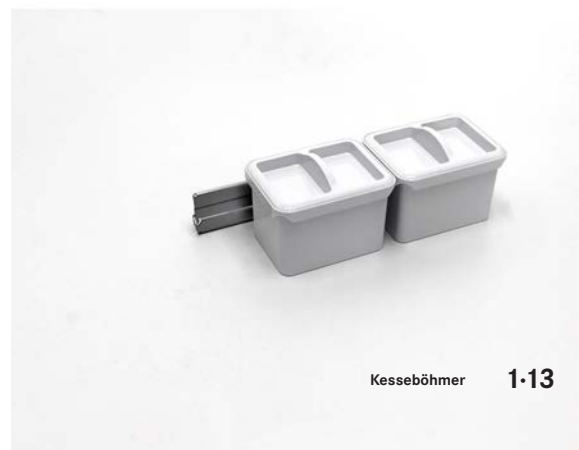

TANDEM side Youbox_x set 5

consisting of: 500 mm **261113 0102**
2 box (1.0 L) **261113 9966**
2 lids **261113 9846**
1 support rail

Colour code:
Silver 0102 (support rail Silver/Youbox_x white)
Icewhite 9966 (support rail white/Youbox_x white)
Anthracite 9846 (support rail Anthracite/Youbox_x Anthracite)