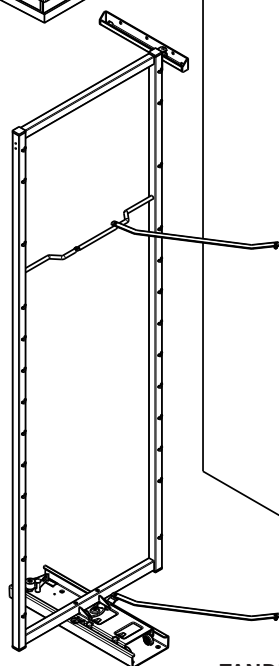

TANDEM side

IDEAL COMBINED WITH A TANDEM PULL-OUT SHELF

COMBINING THE NEW TANDEM SIDE DOOR SHELF WITH THE EXISTING TANDEM PULL-OUT SHELF IS AN IDEAL SOLUTION. It creates a complete, modular TANDEM storage solution.

The totally modular system makes it possible for end-users to create a solution that exactly suits their requirements and lifestyle. All the trays are fully height adjustable.

Tray for TANDEM pull-out shelf

TANDEM pull-out frame

Tray for TANDEM side door shelf

TANDEM side door shelf

Connecting brace set

Frame for	Inside	Dimensions (mm)	Product code	
TANDEM swivel pull-out Mount on right cabinet side panel, for doors attached left or right	cabinet height:	For cabinet width:		
		450 mm	013430 0102 013430 9966 013430 9846 013432 0102 013432 9966 013432 9846	
	1100		013435 0102 013435 9966 013435 9846	
	1700		013437 0102 013437 9966 013437 9846	
	Available only with plastic coated surface!	1100	500 mm	013449 0102 013449 9966 013449 9846
		1700		013440 0102 013440 9966 013440 9846
		800	600 mm	013442 0102 013442 9966 013442 9846
	Colour code:	1700		
	Silver	0102		
Icewhite	9966			
Anthracite	9846			
Standard with	1100			
	1700			