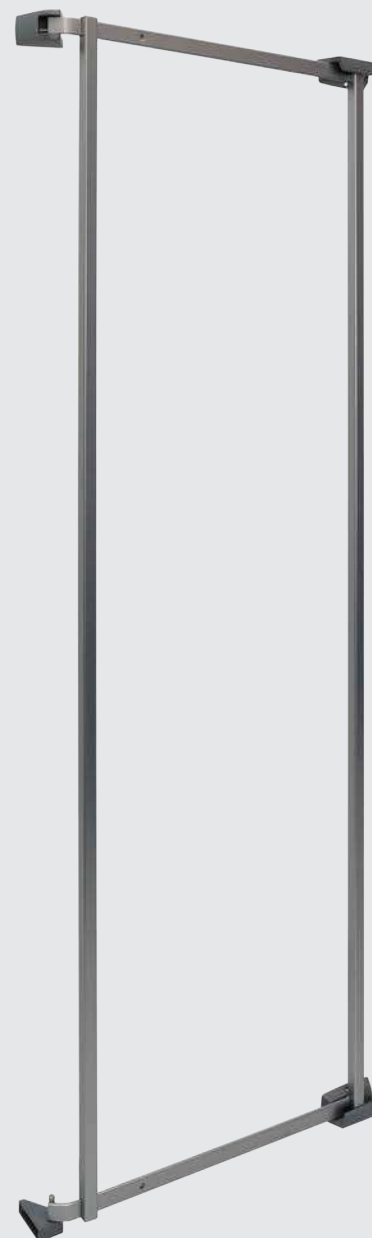

TANDEM side

MODULAR STORAGE FITTING
FOR TOTAL FLEXIBILITY

 KESSEBÖHMER

TANDEM side

100% MODULAR

 KESSEBÖHMER

THE NEW TANDEM SIDE DOOR SHELF IS A KEY ELEMENT IN A NEW BUILDING BLOCK SYSTEM THAT CREATES ULTRA-FLEXIBLE STORAGE FITTINGS. A wide choice of modules and different Kesseböhmer products can be combined to create custom storage fittings from standard components. The resulting fittings will exactly match customer requirements – both in value and in functionality.

Part of the appeal of the new door shelf is the fact that it continues to use existing building blocks and products. It can be fitted on its own, paired with the existing TANDEM pull-out shelf, and/or upgraded with the customer's choice of YouBoxx sets. Trays and Youboxxes can be hooked on to the TANDEM frame at user-selected heights.

Fitting set TANDEM side door shelf

consisting of:

1 frame

Mounting plates

Plastic covers for mounting plates

Inside cabinet height (mm)	For cabinet width	Product code	Product code	Product code
		Icewhite	Silver	Anthracite
600	450 mm	260262 9966	260262 0102	260262 9846
800		260265 9966	260265 0102	260265 9846
1100		260268 9966	260268 0102	260268 9846
1700		260271 9966	260271 0102	260271 9846
600	500 mm	260263 9966	260263 0102	260263 9846
800		260266 9966	260266 0102	260266 9846
1100		260269 9966	260269 0102	260269 9846
1700		260272 9966	260272 0102	260272 9846
600	600 mm	260264 9966	260264 0102	260264 9846
800		260267 9966	260267 0102	260267 9846
1100		260270 9966	260270 0102	260270 9846
1700		260273 9966	260273 0102	260273 9846

TANDEM side

IDEAL COMBINED WITH A TANDEM PULL-OUT SHELF

COMBINING THE NEW TANDEM SIDE DOOR SHELF WITH THE EXISTING TANDEM PULL-OUT SHELF IS AN IDEAL SOLUTION. It creates a complete, modular TANDEM storage solution.