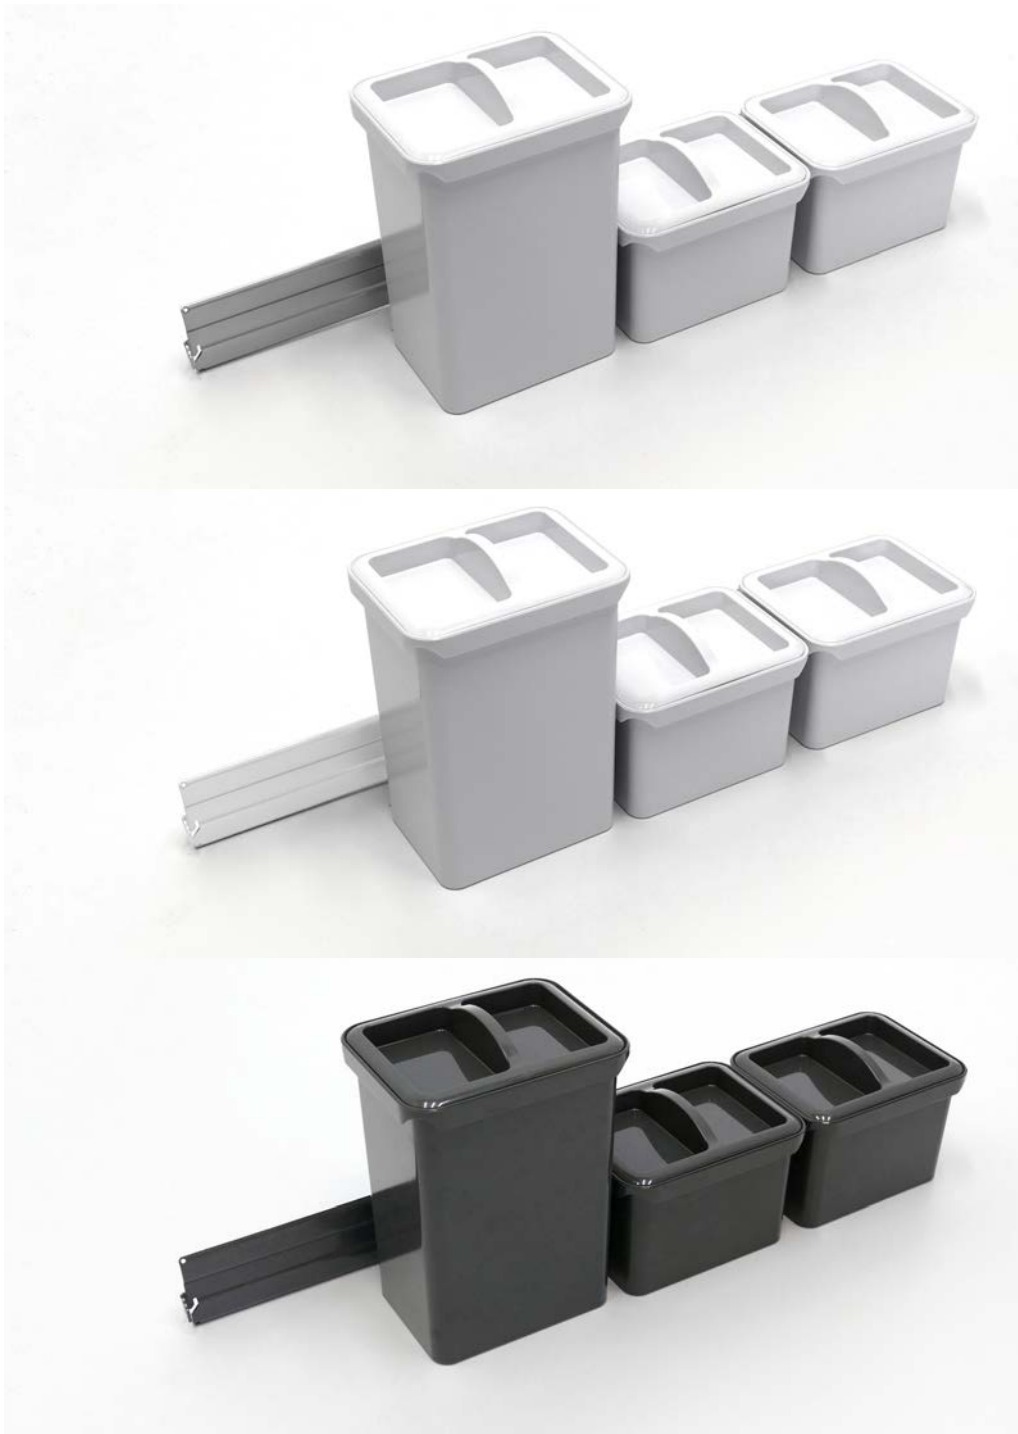

A CHOICE OF COLOURS

INSIDE YOUR STORAGE UNIT

— KESSEBÖHMER —

For a silver or white TANDEM side door shelf with a silver or white finish, Kesseböhmer offers Youbox_x sets with white boxes and a silver- or white-coated carrier rail. For an anthracite coloured door shelf, users might choose anthracite-coloured boxes with an anthracite coloured rail.