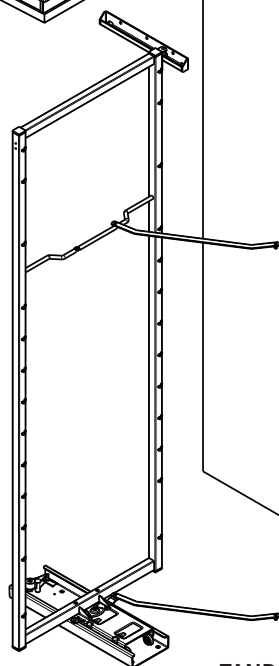

## IDEAL COMBINED WITH A TANDEM PULL-OUT SHELF

**COMBINING THE NEW TANDEM SIDE DOOR SHELF WITH THE EXISTING TANDEM PULL-OUT SHELF IS AN IDEAL SOLUTION.** It creates a complete, modular TANDEM storage solution.

The totally modular system makes it possible for end-users to create a solution that exactly suits their requirements and lifestyle. All the trays are fully height adjustable.

Tray for TANDEM pull-out shelf

TANDEM pull-out frame

Tray for TANDEM side door shelf

TANDEM side door shelf

Connecting brace set

Frame for	Inside	Dimensions (mm)	Product code		
<b>TANDEM swivel pull-out</b> Mount on right cabinet side panel, for doors attached left or right	cabinet height:	For cabinet width:			
		1100	450 mm	013430 0102 013430 9966 013430 9846	
		1700		013432 0102 013432 9966 013432 9846	
	Available only with plastic coated surface!	1100	500 mm	013435 0102 013435 9966 013435 9846	
				1700	013437 0102 013437 9966 013437 9846
				800	600 mm
	Colour code: Silver 0102 Icewhite 9966 Anthracite 9846	1100		013440 0102 013440 9966 013440 9846	
				1700	013442 0102 013442 9966 013442 9846
					013444 0102 013444 9966 013444 9846