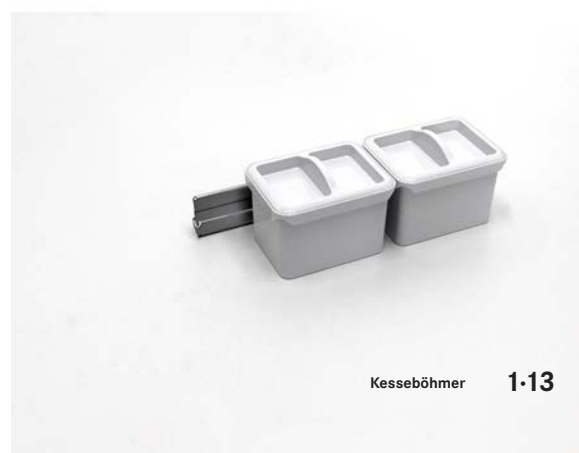

TANDEM side Youbox_x set 5

consisting of: 500 mm
2 box (1.0 L)
2 lids
1 support rail

261113 0102
261113 9966
261113 9846

Colour code:

Silver 0102 (support rail Silver/Youbox_x white)
Icewhite 9966 (support rail white/Youbox_x white)
Anthracite 9846 (support rail Anthracite/Youbox_x Anthracite)