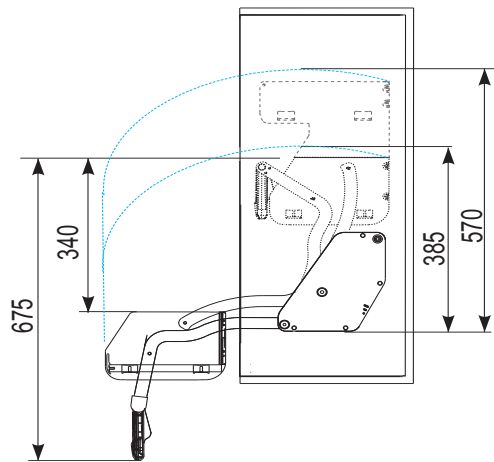

There's easy operation, more reachable storage, a clearer view, fast access. The innovative iMove pull-down transforms a conventional wall unit into an ergonomic storage system with big user benefits. The iMove and its contents are pulled downwards and outwards in one easy movement. And the iMove combines practical benefits with a brilliantly stylish design.

$Y \geq 295 \Rightarrow X=82$

Drilling pattern for positioning tabs

Drilling pattern for euro screws

iMove · Single Tray

Installation situation

Dimensions (mm)	Hinged door	Hinged door	FREEfold	Blum Aventos HF
Hinge protrusion	< 25	> 25	–	–
Installation height, hinge	65	65	–	–
Installation depth, iMove	57	57	82	82
Installation height, iMove	25	80	25	25
Clear inside depth, carcass	270	270	295	295
Minimum height, carcass*	520	580	650	650

Carcass width (mm)	Clear inside carcass width (mm)	Dimensions (mm) B x D x H	Art. no.
500	462-468	465 x 267 x 380	02 1700
600	562-568	565 x 267 x 380	02 1702
800	762-768	765 x 267 x 380	02 1704
900	862-868	865 x 267 x 380	02 1706

Carcass width (mm)	Clear inside carcass width (mm)	Dimensions (mm) B x D x H	Art. no.
500	462-468	465 x 267 x 565	02 1710
600	562-568	565 x 267 x 565	02 1712