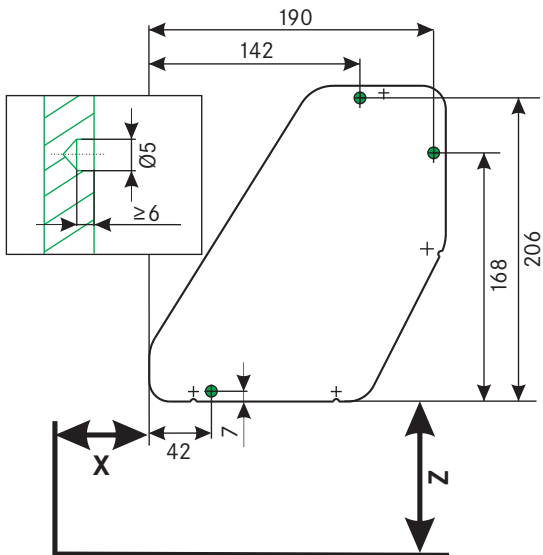

$Y \geq 295 \Rightarrow X=82$

Drilling pattern for positioning tabs

Drilling pattern for euro screws

iMove · Single Tray

Installation situation

Dimensions (mm)	Hinged door	Hinged door	FREEfold	Blum Aventos HF
Hinge protrusion	< 25	> 25	–	–
Installation height, hinge	65	65	–	–
Installation depth, iMove	57	57	82	82
Installation height, iMove	25	80	25	25
Clear inside depth, carcass	270	270	295	295
Minimum height, carcass*	520	580	650	650

Carcass width (mm)	Clear inside carcass width (mm)	Dimensions (mm) B x D x H	Art. no.
500	462-468	465 x 267 x 380	02 1700
600	562-568	565 x 267 x 380	02 1702
800	762-768	765 x 267 x 380	02 1704
900	862-868	865 x 267 x 380	02 1706

Dimensions in mm

Drilling pattern for positioning tabs

Drilling pattern for euro screws

iMove · Double Tray

Installation situation

Dimensions (mm)	Hinged door	Hinged door	FREEfold	Blum Aventos HF
Hinge protrusion	< 25	> 25	–	–
Installation height, hinge	65	65	–	–
Installation depth, iMove	57	57	82	82
Installation height, iMove	25	80	25	25
Clear inside depth, carcass	270	270	295	295
Minimum height, carcass*	710	770	710	710

Carcass width (mm)	Clear inside carcass width (mm)	Dimensions (mm) B x D x H	Art. no.
500	462-468	465 x 267 x 565	02 1710
600	562-568	565 x 267 x 565	02 1712