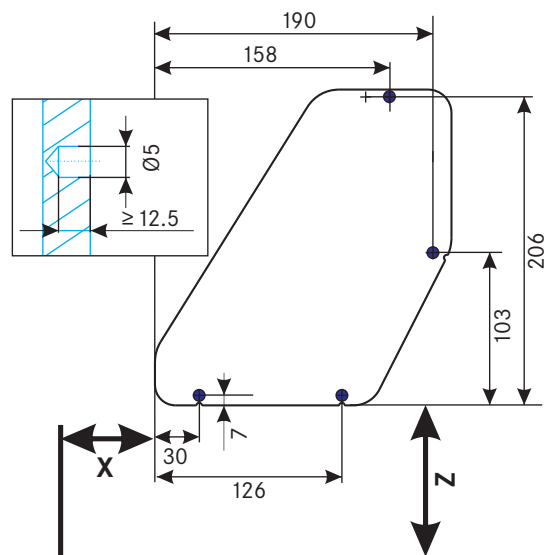

$Y \geq 295 \Rightarrow X=82$

Drilling pattern for positioning tabs

Drilling pattern for euro screws

iMove · Single Tray

Installation situation

Dimensions (mm)	Hinged door	Hinged door	FREEfold	Blum Aventos HF
Hinge protrusion	< 25	> 25	–	–
Installation height, hinge	65	65	–	–
Installation depth, iMove	57	57	82	82
Installation height, iMove	25	80	25	25
Clear inside depth, carcass	270	270	295	295
Minimum height, carcass*	520	580	650	650

Carcass width (mm)	Clear inside carcass width (mm)	Dimensions (mm) B x D x H	Art. no.
500	462-468	465 x 267 x 380	02 1700
600	562-568	565 x 267 x 380	02 1702
800	762-768	765 x 267 x 380	02 1704
900	862-868	865 x 267 x 380	02 1706

Dimensions in mm

Drilling pattern for positioning tabs

Drilling pattern for euro screws

iMove · Double Tray

Installation situation

Dimensions (mm)	Hinged door	Hinged door	FREEfold	Blum Aventos HF
Hinge protrusion	< 25	> 25	–	–
Installation height, hinge	65	65	–	–
Installation depth, iMove	57	57	82	82
Installation height, iMove	25	80	25	25
Clear inside depth, carcass	270	270	295	295
Minimum height, carcass*	710	770	710	710

Carcass width (mm)	Clear inside carcass width (mm)	Dimensions (mm) B x D x H	Art. no.
500	462-468	465 x 267 x 565	02 1710
600	562-568	565 x 267 x 565	02 1712