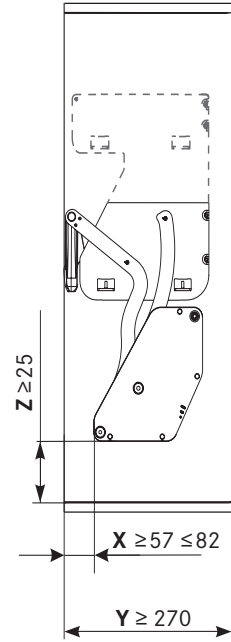

$Y \geq 295 \Rightarrow X=82$

Drilling pattern for positioning tabs

Drilling pattern for euro screws

iMove · Single Tray

Installation situation

Dimensions (mm)	Hinged door	Hinged door	FREEfold	Blum Aventos HF
Hinge protrusion	< 25	> 25	–	–
Installation height, hinge	65	65	–	–
Installation depth, iMove	57	57	82	82
Installation height, iMove	25	80	25	25
Clear inside depth, carcass	270	270	295	295
Minimum height, carcass*	520	580	650	650

Carcass width (mm)	Clear inside carcass width (mm)	Dimensions (mm) B x D x H	Art. no.
500	462-468	465 x 267 x 380	02 1700
600	562-568	565 x 267 x 380	02 1702
800	762-768	765 x 267 x 380	02 1704
900	862-868	865 x 267 x 380	02 1706

Dimensions in mm

Drilling pattern for positioning tabs

Drilling pattern for euro screws

iMove · Double Tray

Installation situation

Dimensions (mm)	Hinged door	Hinged door	FREEfold	Blum Aventos HF
Hinge protrusion	< 25	> 25	–	–
Installation height, hinge	65	65	–	–
Installation depth, iMove	57	57	82	82
Installation height, iMove	25	80	25	25
Clear inside depth, carcass	270	270	295	295
Minimum height, carcass*	710	770	710	710

Carcass width (mm)	Clear inside carcass width (mm)	Dimensions (mm) B x D x H	Art. no.
500	462-468	465 x 267 x 565	02 1710
600	562-568	565 x 267 x 565	02 1712