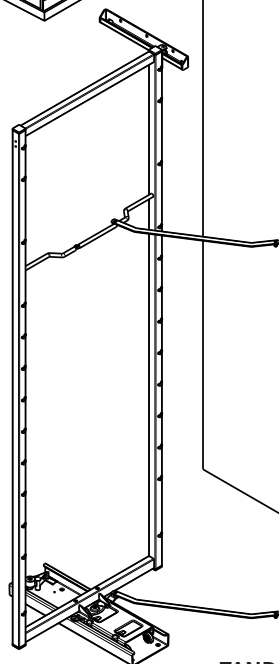

## IDEAL COMBINED WITH A TANDEM PULL-OUT SHELF

**COMBINING THE NEW TANDEM SIDE DOOR SHELF WITH THE EXISTING TANDEM PULL-OUT SHELF IS AN IDEAL SOLUTION.** It creates a complete, modular TANDEM storage solution.

The totally modular system makes it possible for end-users to create a solution that exactly suits their requirements and lifestyle. All the trays are fully height adjustable.

Tray for TANDEM pull-out shelf

TANDEM pull-out frame

Tray for TANDEM side door shelf

TANDEM side door shelf

Connecting brace set

Frame for	Inside	Dimensions (mm)	Product code
<b>TANDEM swivel pull-out</b>	cabinet height:	For cabinet width:	
Mount on right cabinet side panel, for doors attached left or right	1100	450 mm	013430 0102 013430 9966 013430 9846
	1700		013432 0102 013432 9966 013432 9846
Available only with plastic coated surface!	1100	500 mm	013435 0102 013435 9966 013435 9846
Colour code:	1700		013437 0102 013437 9966 013437 9846
Silver 0102 Icewhite 9966 Anthracite 9846			
	800	600 mm	013449 0102 013449 9966 013449 9846
	1100		013440 0102 013440 9966 013440 9846
Standard with	1700		013442 0102 013442 9966 013442 9846
			