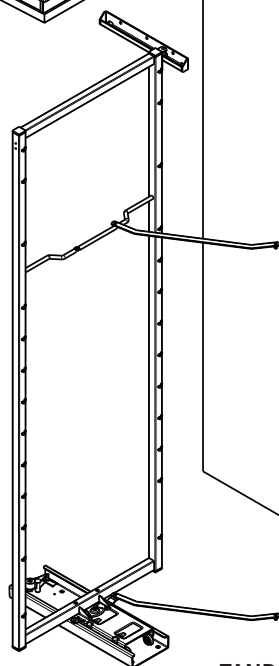

TANDEM side

IDEAL COMBINED WITH A TANDEM PULL-OUT SHELF

COMBINING THE NEW TANDEM SIDE DOOR SHELF WITH THE EXISTING TANDEM PULL-OUT SHELF IS AN IDEAL SOLUTION. It creates a complete, modular TANDEM storage solution.

The totally modular system makes it possible for end-users to create a solution that exactly suits their requirements and lifestyle. All the trays are fully height adjustable.

Tray for TANDEM pull-out shelf

TANDEM pull-out frame

Tray for TANDEM side door shelf

TANDEM side door shelf

Connecting brace set

Frame for	Inside	Dimensions (mm)	Product code
TANDEM swivel pull-out	cabinet height:	For cabinet width:	
Mount on right cabinet side panel, for doors attached left or right	1100	450 mm	013430 0102 013430 9966 013430 9846
	1700		013432 0102 013432 9966 013432 9846
Available only with plastic coated surface!	1100	500 mm	013435 0102 013435 9966 013435 9846
Colour code:	1700		013437 0102 013437 9966 013437 9846
Silver 0102 Icewhite 9966 Anthracite 9846			
	800	600 mm	013449 0102 013449 9966 013449 9846
	1100		013440 0102 013440 9966 013440 9846
	1700		013442 0102 013442 9966 013442 9846