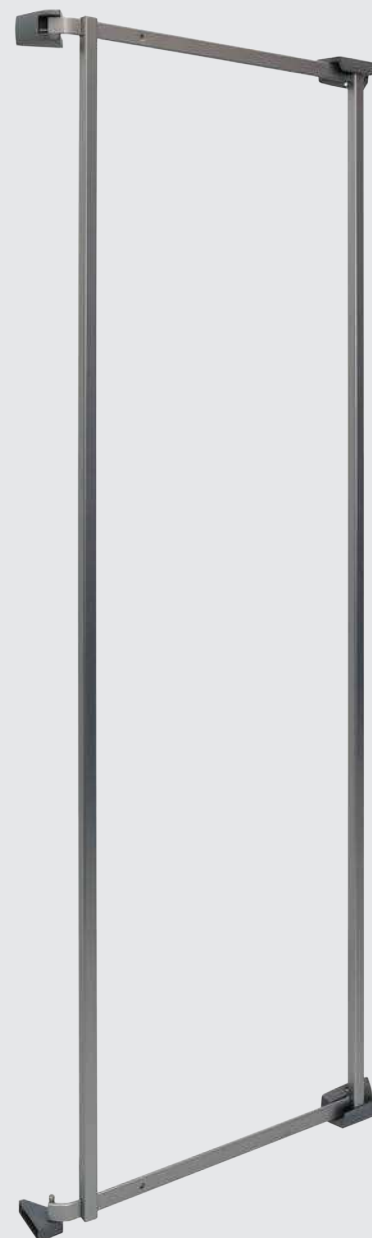

TANDEM side

MODULAR STORAGE FITTING
FOR TOTAL FLEXIBILITY

 KESSEBÖHMER

TANDEM side

100% MODULAR

 KESSEBÖHMER

THE NEW TANDEM SIDE DOOR SHELF IS A KEY ELEMENT IN A NEW BUILDING BLOCK SYSTEM THAT CREATES ULTRA-FLEXIBLE STORAGE FITTINGS. A wide choice of modules and different Kesseböhmer products can be combined to create custom storage fittings from standard components. The resulting fittings will exactly match customer requirements – both in value and in functionality.

Fitting set TANDEM side door shelf

consisting of:

1 frame

Mounting plates

Plastic covers for mounting plates

Inside cabinet height (mm)	For cabinet width	Product code	Product code	Product code
		Icewhite	Silver	Anthracite
600	450 mm	260262 9966	260262 0102	260262 9846
800		260265 9966	260265 0102	260265 9846
1100		260268 9966	260268 0102	260268 9846
1700		260271 9966	260271 0102	260271 9846
600	500 mm	260263 9966	260263 0102	260263 9846
800		260266 9966	260266 0102	260266 9846
1100		260269 9966	260269 0102	260269 9846
1700		260272 9966	260272 0102	260272 9846
600	600 mm	260264 9966	260264 0102	260264 9846
800		260267 9966	260267 0102	260267 9846
1100		260270 9966	260270 0102	260270 9846
1700		260273 9966	260273 0102	260273 9846

ARENA^{plus}
Anti-slip coating

ARENA classic
Chrome/Grey

ARENA classic
Silver/Icewhite

ARENA classic
Silver/Grey

PU Cabinet width

260286 0005	260288 0102	260286 0102	2	450 mm
260287 0005	260289 0102	260287 0102	3	450 mm
260290 0005	260292 0102	260290 0102	2	500 mm
260291 0005	260293 0102	260291 0102	3	500 mm
260294 0005	260296 0102	260294 0102	2	600 mm
260295 0005	260297 0102	260295 0102	3	600 mm

TANDEM side

IDEAL COMBINED WITH A TANDEM PULL-OUT SHELF

COMBINING THE NEW TANDEM SIDE DOOR SHELF WITH THE EXISTING TANDEM PULL-OUT SHELF IS AN IDEAL SOLUTION. It creates a complete, modular TANDEM storage solution.