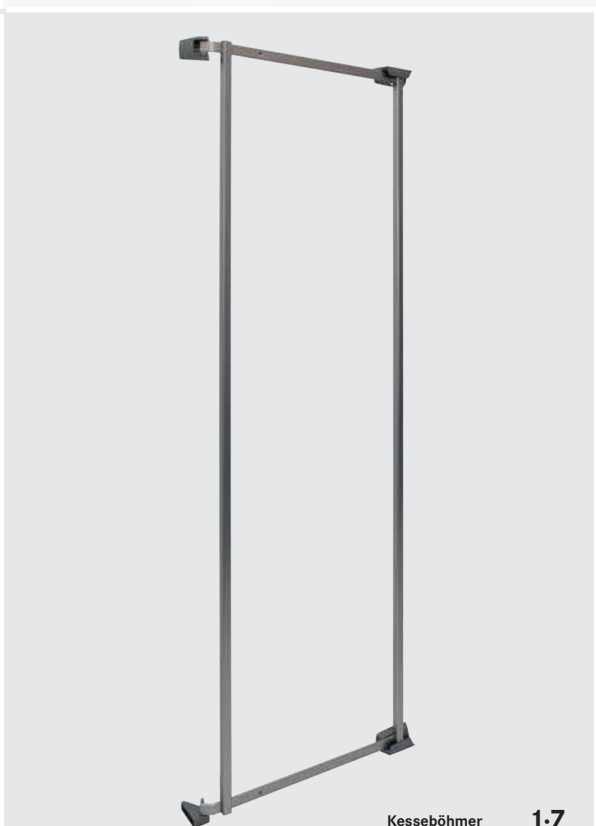

Fitting set TANDEM side door shelf	Cabinet inside height	For cabinet width:	Product code
consisting of:	1100	450	260268 0102 260268 9966 260268 9846
1 frame			
Mounting plates	1700		260271 0102 260271 9966 260271 9846
Plastic covers for mounting plates	1100	500 mm	260269 0102 260269 9966 260269 9846
Colour code:	1700		260272 0102 260272 9966 260272 9846
Silver 0102 Icewhite 9966 Anthracite 9846			
	800	600 mm	260267 0102 260267 9966 260267 9846
	1100		260270 0102 260270 9966 260270 9846
	1700		260273 0102 260273 9966 260273 9846