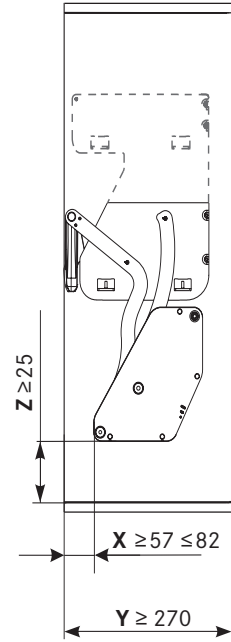

$Y \geq 295 \Rightarrow X=82$

Drilling pattern for positioning tabs

Drilling pattern for euro screws

iMove · Single Tray

Installation situation

Dimensions (mm)	Hinged door	Hinged door	FREEfold	Blum Aventos HF
Hinge protrusion	< 25	> 25	–	–
Installation height, hinge	65	65	–	–
Installation depth, iMove	57	57	82	82
Installation height, iMove	25	80	25	25
Clear inside depth, carcase	270	270	295	295
Minimum height, carcase*	520	580	650	650

Carcase width (mm)	Clear inside carcase width (mm)	Dimensions (mm) B x D x H	Art. no.
500	462-468	465 x 267 x 380	02 1700
600	562-568	565 x 267 x 380	02 1702
800	762-768	765 x 267 x 380	02 1704
900	862-868	865 x 267 x 380	02 1706

Dimensions in mm

Drilling pattern for positioning tabs

Drilling pattern for euro screws

iMove · Double Tray

Installation situation

Dimensions (mm)	Hinged door	Hinged door	FREEfold	Blum Aventos HF
Hinge protrusion	< 25	> 25	–	–
Installation height, hinge	65	65	–	–
Installation depth, iMove	57	57	82	82
Installation height, iMove	25	80	25	25
Clear inside depth, carcass	270	270	295	295
Minimum height, carcass*	710	770	710	710

Carcass width (mm)	Clear inside carcass width (mm)	Dimensions (mm) B x D x H	Art. no.
500	462-468	465 x 267 x 565	02 1710
600	562-568	565 x 267 x 565	02 1712