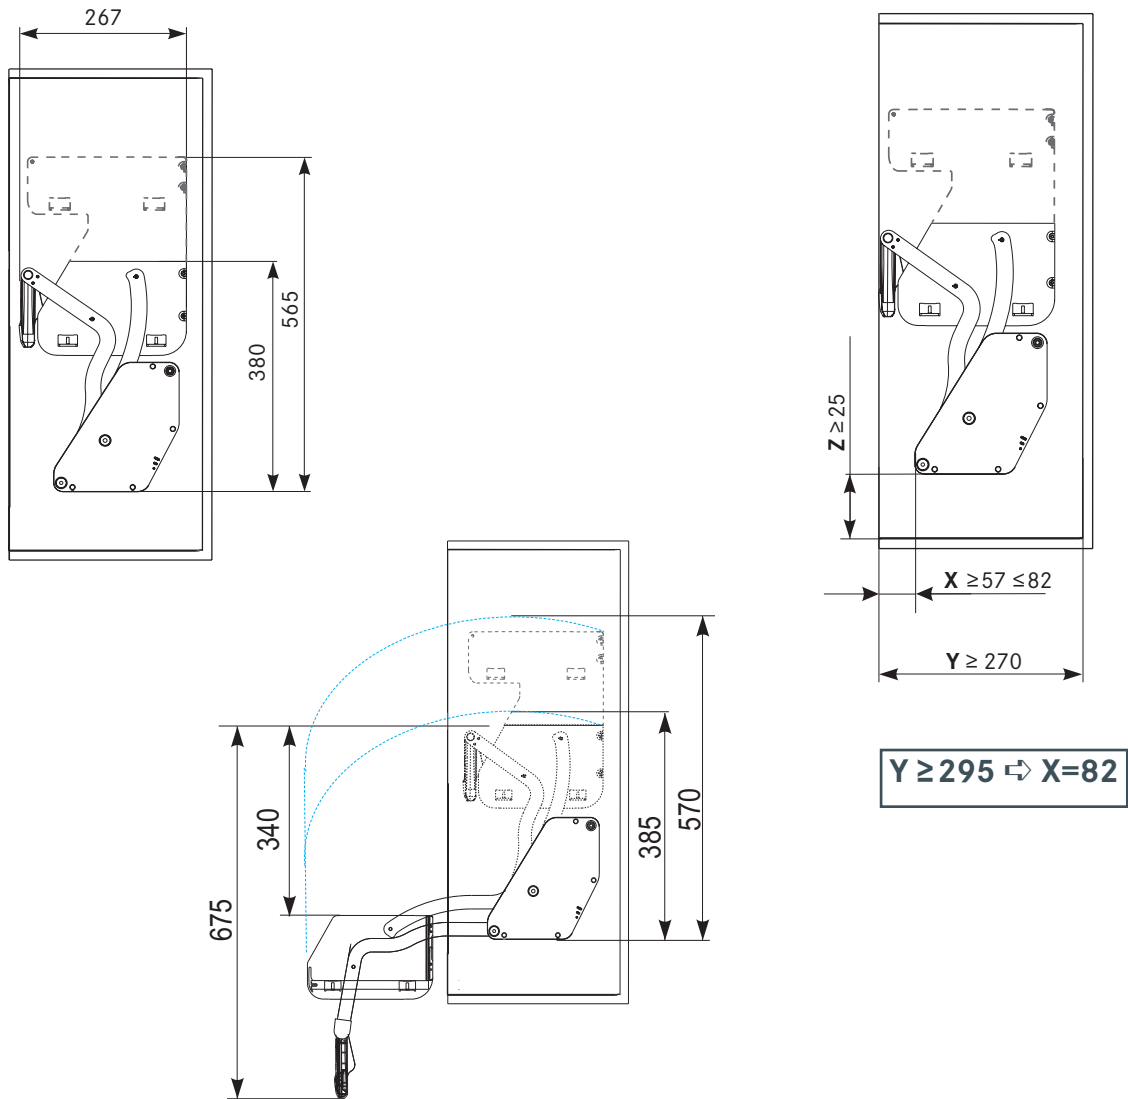

* Carcase heights vary with the individual installation situations.

iMove set single tray

Including fixings:

8 x wood screws 4.5 x 50 mm

1 x drilling template

including side cover caps

Silver	0102	Chipboard decor grey	0316
Brilliant white	9966	Chipboard decor ice white	0343
Satin gold	0103	Chipboard decor gold green	0347
Anthracite	9846	Chipboard decor Anthracite	0342

Carcase width (mm)	Clear inside carcase width (mm)	Dimensions (mm) B x D x H	Art. no.
500	462-468	465 x 267 x 380	02 1700
600	562-568	565 x 267 x 380	02 1702
800	762-768	765 x 267 x 380	02 1704
900	862-868	865 x 267 x 380	02 1706

Dimensions in mm

Drilling pattern for positioning tabs

Drilling pattern for euro screws

iMove · Double Tray

Installation situation

Dimensions (mm)	Hinged door	Hinged door	FREEfold	Blum Aventos HF
Hinge protrusion	< 25	> 25	–	–
Installation height, hinge	65	65	–	–
Installation depth, iMove	57	57	82	82
Installation height, iMove	25	80	25	25
Clear inside depth, carcass	270	270	295	295
Minimum height, carcass*	710	770	710	710

Carcass width (mm)	Clear inside carcass width (mm)	Dimensions (mm) B x D x H	Art. no.
500	462-468	465 x 267 x 565	02 1710
600	562-568	565 x 267 x 565	02 1712