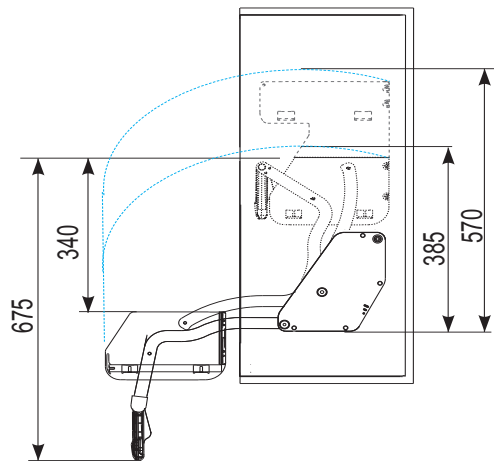

There's easy operation, more reachable storage, a clearer view, fast access. The innovative iMove pull-down transforms a conventional wall unit into an ergonomic storage system with big user benefits. The iMove and its contents are pulled downwards and outwards in one easy movement. And the iMove combines practical benefits with a brilliantly stylish design.

$Y \geq 295 \Rightarrow X=82$

Drilling pattern for positioning tabs

Drilling pattern for euro screws

iMove · Single Tray

Installation situation

Dimensions (mm)	Hinged door	Hinged door	FREEfold	Blum Aventos HF
Hinge protrusion	< 25	> 25	–	–
Installation height, hinge	65	65	–	–
Installation depth, iMove	57	57	82	82
Installation height, iMove	25	80	25	25
Clear inside depth, carcase	270	270	295	295
Minimum height, carcase*	520	580	650	650

Carcase width (mm)	Clear inside carcase width (mm)	Dimensions (mm) B x D x H	Art. no.
500	462-468	465 x 267 x 380	02 1700
600	562-568	565 x 267 x 380	02 1702
800	762-768	765 x 267 x 380	02 1704
900	862-868	865 x 267 x 380	02 1706

Carcass width (mm)	Clear inside carcass width (mm)	Dimensions (mm) B x D x H	Art. no.
500	462-468	465 x 267 x 565	02 1710
600	562-568	565 x 267 x 565	02 1712