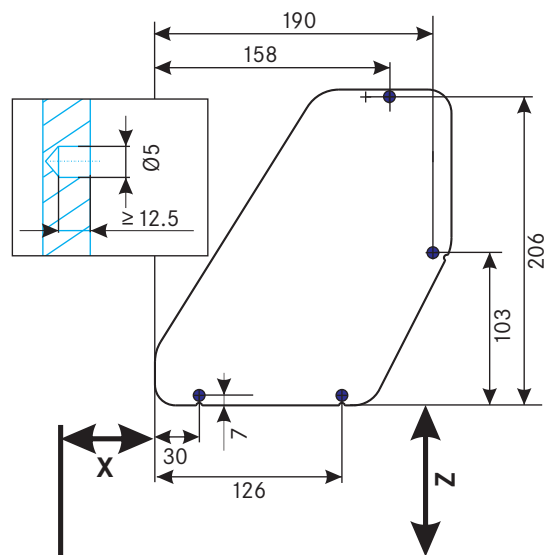

$Y \geq 295 \Rightarrow X=82$

Drilling pattern for positioning tabs

Drilling pattern for euro screws

iMove · Single Tray

Installation situation

Dimensions (mm)	Hinged door	Hinged door	FREEfold	Blum Aventos HF
Hinge protrusion	< 25	> 25	–	–
Installation height, hinge	65	65	–	–
Installation depth, iMove	57	57	82	82
Installation height, iMove	25	80	25	25
Clear inside depth, carcase	270	270	295	295
Minimum height, carcase*	520	580	650	650

Carcase width (mm)	Clear inside carcase width (mm)	Dimensions (mm) B x D x H	Art. no.
500	462-468	465 x 267 x 380	02 1700
600	562-568	565 x 267 x 380	02 1702
800	762-768	765 x 267 x 380	02 1704
900	862-868	865 x 267 x 380	02 1706

Dimensions in mm

Drilling pattern for positioning tabs

Drilling pattern for euro screws

iMove · Double Tray

Installation situation

Dimensions (mm)	Hinged door	Hinged door	FREEfold	Blum Aventos HF
Hinge protrusion	< 25	> 25	–	–
Installation height, hinge	65	65	–	–
Installation depth, iMove	57	57	82	82
Installation height, iMove	25	80	25	25
Clear inside depth, carcass	270	270	295	295
Minimum height, carcass*	710	770	710	710

Carcass width (mm)	Clear inside carcass width (mm)	Dimensions (mm) B x D x H	Art. no.
500	462-468	465 x 267 x 565	02 1710
600	562-568	565 x 267 x 565	02 1712