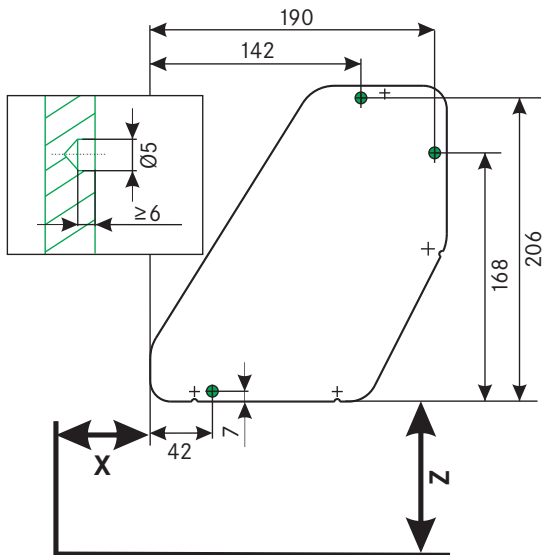

* Carcase heights vary with the individual installation situations.

iMove set single tray

Including fixings:

8 x wood screws 4.5 x 50 mm

1 x drilling template

including side cover caps

Silver	0102	Chipboard decor grey	0316
Brilliant white	9966	Chipboard decor ice white	0343
Satin gold	0103	Chipboard decor gold green	0347
Anthracite	9846	Chipboard decor Anthracite	0342

Carcase width (mm)	Clear inside carcase width (mm)	Dimensions (mm) B x D x H	Art. no.
500	462-468	465 x 267 x 380	02 1700
600	562-568	565 x 267 x 380	02 1702
800	762-768	765 x 267 x 380	02 1704
900	862-868	865 x 267 x 380	02 1706

Dimensions in mm

Drilling pattern for positioning tabs

Drilling pattern for euro screws

iMove · Double Tray

Installation situation

Dimensions (mm)	Hinged door	Hinged door	FREEfold	Blum Aventos HF
Hinge protrusion	< 25	> 25	–	–
Installation height, hinge	65	65	–	–
Installation depth, iMove	57	57	82	82
Installation height, iMove	25	80	25	25
Clear inside depth, carcass	270	270	295	295
Minimum height, carcass*	710	770	710	710

Carcass width (mm)	Clear inside carcass width (mm)	Dimensions (mm) B x D x H	Art. no.
500	462-468	465 x 267 x 565	02 1710
600	562-568	565 x 267 x 565	02 1712