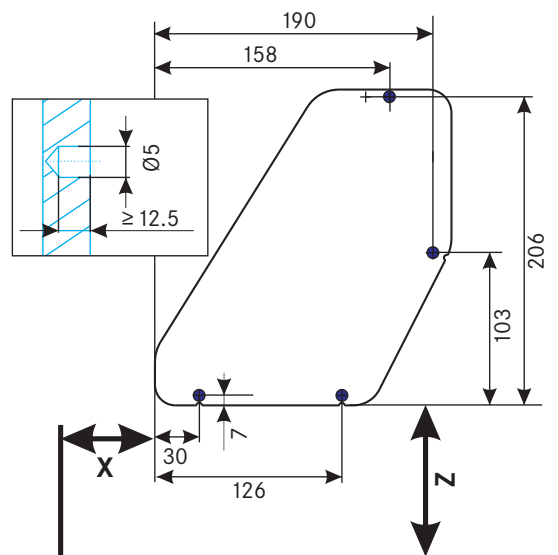

Carcase width (mm)	Clear inside carcase width (mm)	Dimensions (mm) B x D x H	Art. no.
500	462-468	465 x 267 x 380	02 1700
600	562-568	565 x 267 x 380	02 1702
800	762-768	765 x 267 x 380	02 1704
900	862-868	865 x 267 x 380	02 1706

Dimensions in mm

Drilling pattern for positioning tabs

Drilling pattern for euro screws

iMove · Double Tray

Installation situation

Dimensions (mm)	Hinged door	Hinged door	FREEfold	Blum Aventos HF
Hinge protrusion	< 25	> 25	–	–
Installation height, hinge	65	65	–	–
Installation depth, iMove	57	57	82	82
Installation height, iMove	25	80	25	25
Clear inside depth, carcass	270	270	295	295
Minimum height, carcass*	710	770	710	710

Carcass width (mm)	Clear inside carcass width (mm)	Dimensions (mm) B x D x H	Art. no.
500	462-468	465 x 267 x 565	02 1710
600	562-568	565 x 267 x 565	02 1712