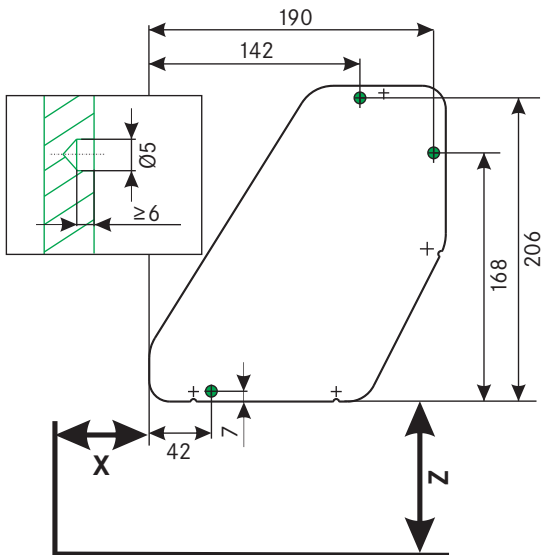

$Y \geq 295 \Rightarrow X=82$

Drilling pattern for positioning tabs

Drilling pattern for euro screws

iMove · Single Tray

Installation situation

Dimensions (mm)	Hinged door	Hinged door	FREEfold	Blum Aventos HF
Hinge protrusion	< 25	> 25	–	–
Installation height, hinge	65	65	–	–
Installation depth, iMove	57	57	82	82
Installation height, iMove	25	80	25	25
Clear inside depth, carcase	270	270	295	295
Minimum height, carcase*	520	580	650	650

Carcase width (mm)	Clear inside carcase width (mm)	Dimensions (mm) B x D x H	Art. no.
500	462-468	465 x 267 x 380	02 1700
600	562-568	565 x 267 x 380	02 1702
800	762-768	765 x 267 x 380	02 1704
900	862-868	865 x 267 x 380	02 1706

Dimensions in mm

Drilling pattern for positioning tabs

Drilling pattern for euro screws

iMove · Double Tray

Installation situation

Dimensions (mm)	Hinged door	Hinged door	FREEfold	Blum Aventos HF
Hinge protrusion	< 25	> 25	–	–
Installation height, hinge	65	65	–	–
Installation depth, iMove	57	57	82	82
Installation height, iMove	25	80	25	25
Clear inside depth, carcass	270	270	295	295
Minimum height, carcass*	710	770	710	710

Carcass width (mm)	Clear inside carcass width (mm)	Dimensions (mm) B x D x H	Art. no.
500	462-468	465 x 267 x 565	02 1710
600	562-568	565 x 267 x 565	02 1712