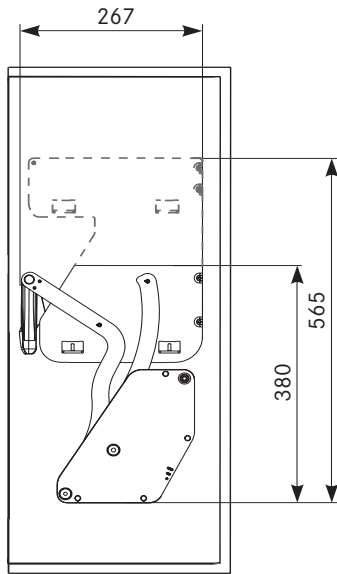

$Y \geq 295 \Rightarrow X=82$

Drilling pattern for positioning tabs

Drilling pattern for euro screws

iMove · Single Tray

Installation situation

Dimensions (mm)	Hinged door	Hinged door	FREEfold	Blum Aventos HF
Hinge protrusion	< 25	> 25	–	–
Installation height, hinge	65	65	–	–
Installation depth, iMove	57	57	82	82
Installation height, iMove	25	80	25	25
Clear inside depth, carcase	270	270	295	295
Minimum height, carcase*	520	580	650	650

Carcase width (mm)	Clear inside carcase width (mm)	Dimensions (mm) B x D x H	Art. no.
500	462-468	465 x 267 x 380	02 1700
600	562-568	565 x 267 x 380	02 1702
800	762-768	765 x 267 x 380	02 1704
900	862-868	865 x 267 x 380	02 1706

Dimensions in mm

Drilling pattern for positioning tabs

Drilling pattern for euro screws

iMove · Double Tray

Installation situation

Dimensions (mm)	Hinged door	Hinged door	FREEfold	Blum Aventos HF
Hinge protrusion	< 25	> 25	–	–
Installation height, hinge	65	65	–	–
Installation depth, iMove	57	57	82	82
Installation height, iMove	25	80	25	25
Clear inside depth, carcass	270	270	295	295
Minimum height, carcass*	710	770	710	710

Carcass width (mm)	Clear inside carcass width (mm)	Dimensions (mm) B x D x H	Art. no.
500	462-468	465 x 267 x 565	02 1710
600	562-568	565 x 267 x 565	02 1712