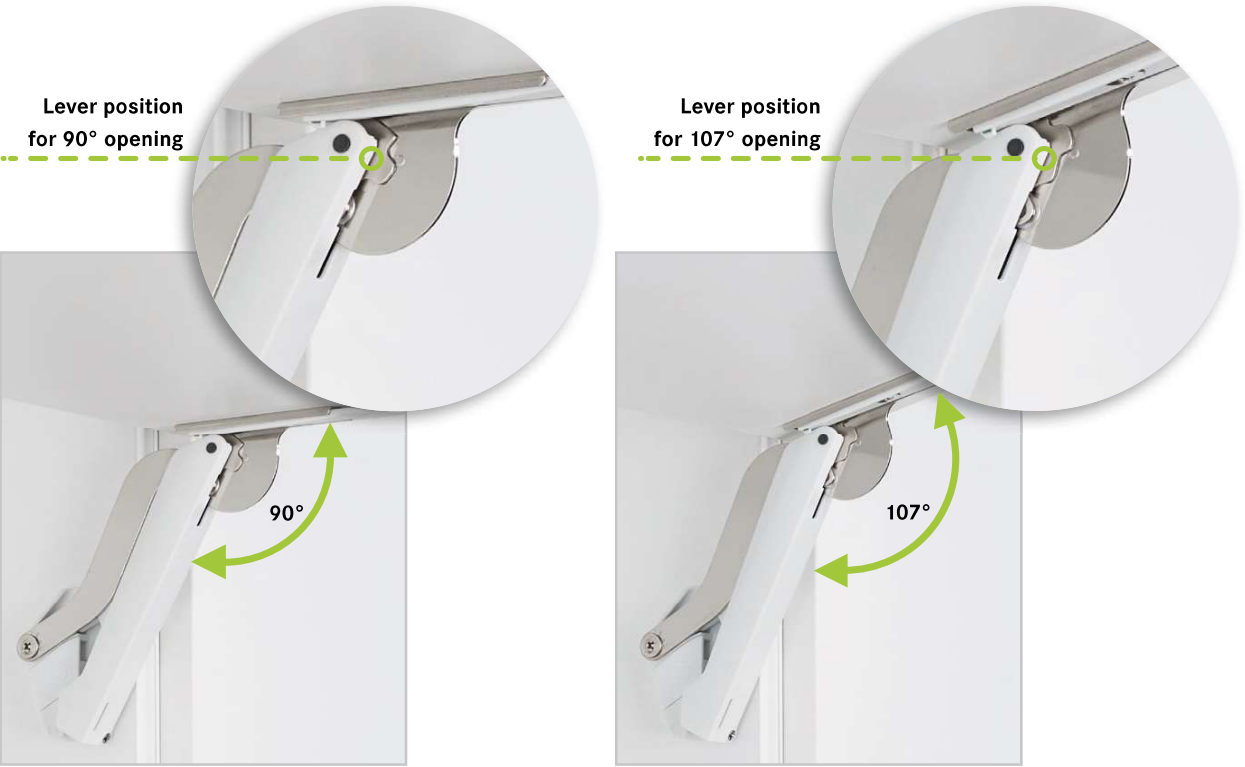

FREEspace

BEAUTIFULLY SMALL - SIMPLY STRONG.
THE SMALL BUT MIGHTY FITTING FOR UNIT FRONTS.

KESSEBÖHMER

FREEspace

EXTREMELY EASY INSTALLATION
INSIDE THE CARCASE:
JUST ONE SCREW.

Guaranteed to be perfectly positioned: thanks to the positioning pins, the fitting is attached accurately to the side panel and is self-retaining.

Just tighten the pre-installed euro screw - done!

EXTREMELY EASY ASSEMBLY OF THE FRONT PANEL
TOOL-FREE WITH CLICKFIXX.

Guide the front panel into the connecting piece ...

... and push it into the catch mechanism.

ADJUSTMENT – INTUITIVE AND CLEAR.

The only tool you will need for the entire adjustment process is a PZ2 screwdriver.

OPENING ANGLE LIMITER INCLUDED.

Product code

FREEspace set

- 1 fitting, left
- 1 fitting, right
- 2 front connectors with 2 screws each