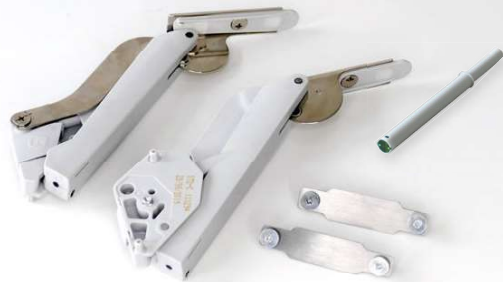

FREEspace pto set

- 1 fitting, left
- 1 fitting, right
- 2 front connectors with 2 screws each
- 1 pto ejector

- **272243**
- **272244**
- **272245**
- **272246**

1. Type B pto
   - Type C pto
   - Type D pto
   - Type E pto

Colour code:	
Ice white	9966
Grey	7035
Anthracite	7500