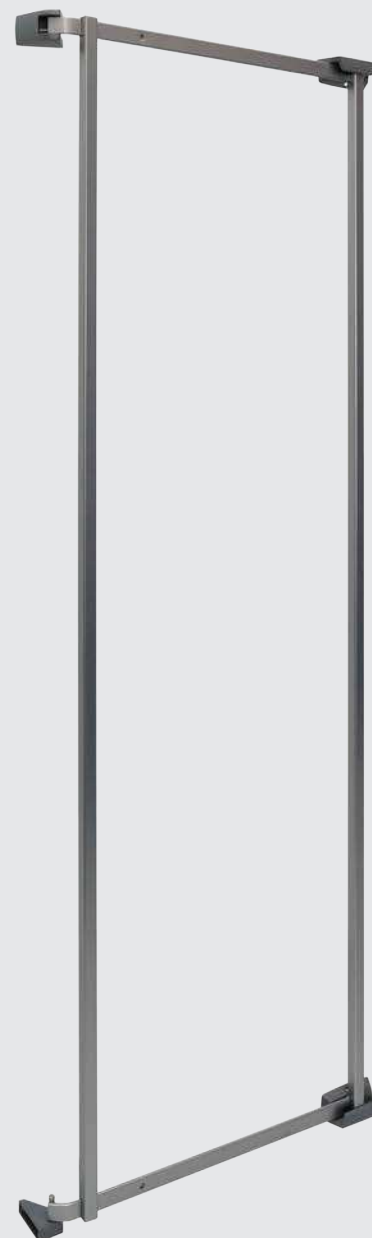

# TANDEM side

100% MODULAR

 KESSEBÖHMER

**THE NEW TANDEM SIDE DOOR SHELF IS A KEY ELEMENT IN A NEW BUILDING BLOCK SYSTEM THAT CREATES ULTRA-FLEXIBLE STORAGE FITTINGS.** A wide choice of modules and different Kesseböhmer products can be combined to create custom storage fittings from standard components. The resulting fittings will exactly match customer requirements – both in value and in functionality.

### Fitting set TANDEM side door shelf

consisting of:

1 frame

Mounting plates

Plastic covers for mounting plates

Inside cabinet height (mm)	For cabinet width	Product code	Product code	Product code
		Icewhite	Silver	Anthracite
600	450 mm	260262 9966	260262 0102	260262 9846
800		260265 9966	260265 0102	260265 9846
1100		260268 9966	260268 0102	260268 9846
1700		260271 9966	260271 0102	260271 9846
600	500 mm	260263 9966	260263 0102	260263 9846
800		260266 9966	260266 0102	260266 9846
1100		260269 9966	260269 0102	260269 9846
1700		260272 9966	260272 0102	260272 9846
600	600 mm	260264 9966	260264 0102	260264 9846
800		260267 9966	260267 0102	260267 9846
1100		260270 9966	260270 0102	260270 9846
1700		260273 9966	260273 0102	260273 9846