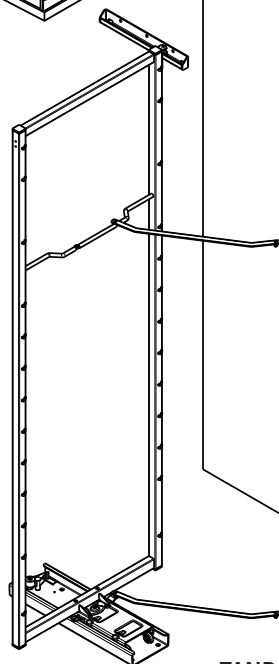

## IDEAL COMBINED WITH A TANDEM PULL-OUT SHELF

**COMBINING THE NEW TANDEM SIDE DOOR SHELF WITH THE EXISTING TANDEM PULL-OUT SHELF IS AN IDEAL SOLUTION.** It creates a complete, modular TANDEM storage solution.

TANDEM pull-out frame

Tray for TANDEM side door shelf

TANDEM side door shelf

Connecting brace set

Frame for	Inside	Dimensions (mm)	Product code
<b>TANDEM swivel pull-out</b>	cabinet height:	For cabinet width:	
Mount on right cabinet side panel, for doors attached left or right	1100	450 mm	013430 0102 013430 9966 013430 9846
	1700		013432 0102 013432 9966 013432 9846
Available only with plastic coated surface!	1100	500 mm	013435 0102 013435 9966 013435 9846
Colour code:	1700		013437 0102 013437 9966 013437 9846
Silver 0102 Icewhite 9966 Anthracite 9846	800	600 mm	013449 0102 013449 9966 013449 9846
	1100		013440 0102 013440 9966 013440 9846
Standard with 	1700		013442 0102 013442 9966 013442 9846