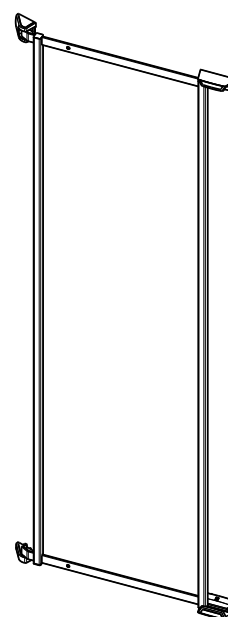

## IDEAL COMBINED WITH A TANDEM PULL-OUT SHELF

**COMBINING THE NEW TANDEM SIDE DOOR SHELF WITH THE EXISTING TANDEM PULL-OUT SHELF IS AN IDEAL SOLUTION.** It creates a complete, modular TANDEM storage solution.

The totally modular system makes it possible for end-users to create a solution that exactly suits their requirements and lifestyle. All the trays are fully height adjustable.

Tray for TANDEM pull-out shelf

TANDEM pull-out frame

Tray for TANDEM side door shelf

TANDEM side door shelf

Connecting brace set

Frame for	Inside	Dimensions (mm)	Product code
<b>TANDEM swivel pull-out</b>	cabinet height:	For cabinet width:	
Mount on right cabinet side panel, for doors attached left or right	1100	450 mm	013430 0102 013430 9966 013430 9846
	1700		013432 0102 013432 9966 013432 9846
Available only with plastic coated surface!	1100	500 mm	013435 0102 013435 9966 013435 9846
Colour code:	1700		013437 0102 013437 9966 013437 9846
Silver 0102 Icewhite 9966 Anthracite 9846	800	600 mm	013449 0102 013449 9966 013449 9846
	1100		013440 0102 013440 9966 013440 9846
Standard with 	1700		013442 0102 013442 9966 013442 9846