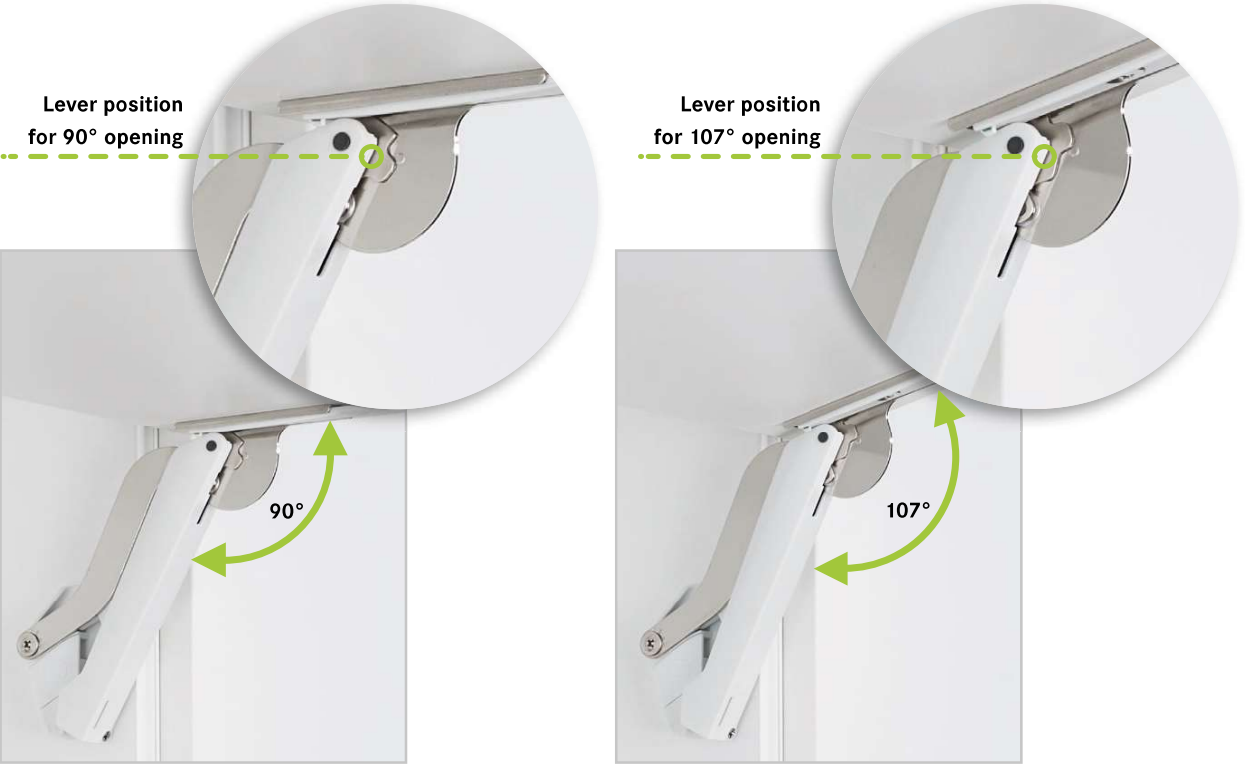

FREEspace

BEAUTIFULLY SMALL - SIMPLY STRONG.
THE SMALL BUT MIGHTY FITTING FOR UNIT FRONTS.

 KESSEBÖHMER

FREEspace

EXTREMELY EASY INSTALLATION
INSIDE THE CARCASE:
JUST ONE SCREW.

Guaranteed to be perfectly positioned: thanks to the positioning pins, the fitting is attached accurately to the side panel and is self-retaining.

Just tighten the pre-installed euro screw - done!

EXTREMELY EASY ASSEMBLY OF THE FRONT PANEL
TOOL-FREE WITH CLICKFIXX.

Guide the front panel into the connecting piece ...

... and push it into the catch mechanism.

ADJUSTMENT – INTUITIVE AND CLEAR.

The only tool you will need for the entire adjustment process is a PZ2 screwdriver.

OPENING ANGLE LIMITER INCLUDED.

Product code

FREEspace set

- 1 fitting, left
- 1 fitting, right
- 2 front connectors with 2 screws each