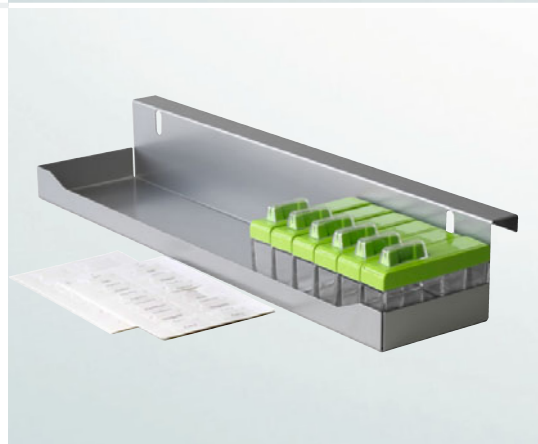

for right opening unit  
45° 228 x 467 x 74  
52° 228 x 467 x 74  
55° 228 x 467 x 74

**005071**  
**005053**  
**005046**

**TOTALLY PRACTICAL: OPTIONAL SPICE RACK FOR THE 90° PULL-OUT! ON REQUEST COMPLETE WITH SPICE BOXES:**

- Practical and attractive – compact, effective and organised
- Including labels – printed and blank
- Finely controlled dispensing in three stages
- Sliding lid opens easily, single-handed

	Dimensions (mm)	Art. no.
<b>Spice rack</b> for COMFORT II base unit pull-out	WxDxH 479 x 133 x 76	<b>015277</b>
Takes up to 18 spice boxes	Storage area: 476 x 103	

<b>Spice rack</b> for COMFORT II base unit pull-out With 6 spice boxes, green	WxDxH 479 x 133 x 76	<b>015278</b>
Including labels – printed and blank (without spices)	Storage area: 476 x 103	

<b>Spice rack</b> for COMFORT II base unit pull-out With 6 spice boxes, black	WxDxH 479 x 133 x 76	<b>025278</b>
Including labels – printed and blank (without spices)	Storage area: 476 x 103	