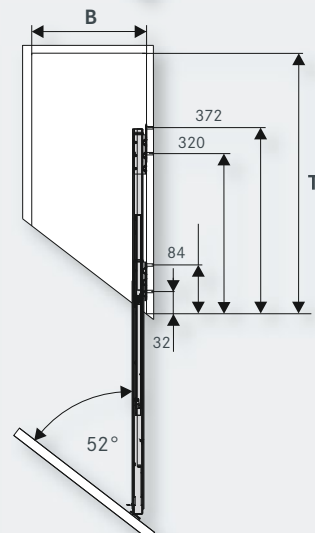

It's surprising how much space there is in the pull-out and how flexibly it can be used.

[kesseboehmer.com/comfort2](https://www.kesseboehmer.com/comfort2)

**COMFORT II full-extension, base unit pull-out with 90° front angle**

T = clear inside carcass depth:  $\geq 496$  mm  
 B = clear inside carcass width: Basket width + 33 mm

**COMFORT II diagonal full-extension, base unit pull-out**

Front angle:	45°	52°	55°
T = clear inside carcass depth:	$\geq 526$ mm	$\geq 518$ mm	$\geq 515$ mm
B = clear inside carcass width:	Basket width + 33 mm		

Dimensions (mm)

Art. no.

Left opening unit:  
Height: 502  
Height: 566  
Height: 630  
Height: 662

**233929**  
**233931**  
**233933**  
**233935**

Right opening unit:  
Height: 502  
Height: 566  
Height: 630  
Height: 662

for left opening unit  
45° 228 x 470 x 88  
52° 228 x 470 x 88  
55° 228 x 470 x 88

**015070**  
**015052**  
**015072**

for right opening unit  
45° 228 x 470 x 88  
52° 228 x 470 x 88  
55° 228 x 470 x 88