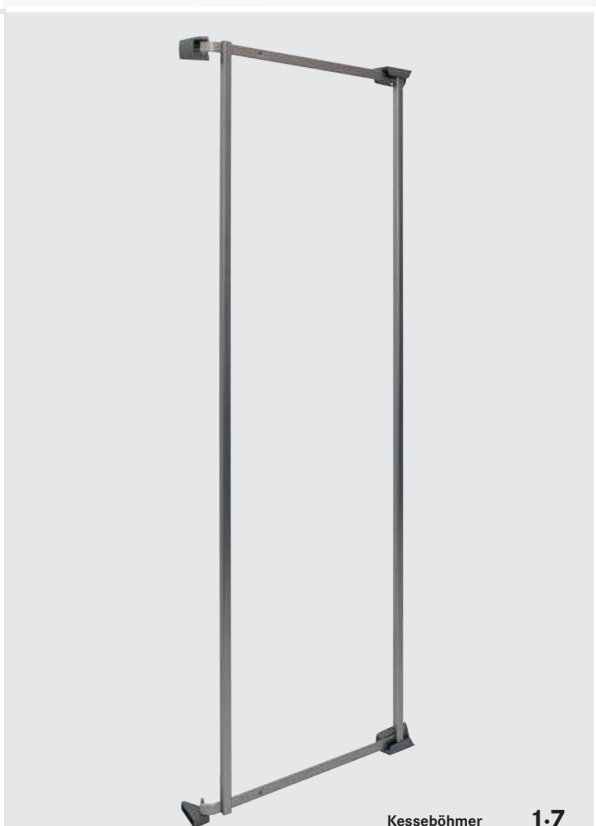

Fitting set TANDEM side door shelf	Cabinet inside height	For cabinet width:	Product code	
consisting of: 1 frame Mounting plates Plastic covers for mounting plates	1100	450	260268 0102	
			260268 9966	
			260268 9846	
	1700		260271 0102	
			260271 9966	
			260271 9846	
	1100	500 mm	260269 0102	
			260269 9966	
			260269 9846	
	Colour code: Silver 0102 Icewhite 9966 Anthracite 9846	1700		260272 0102
				260272 9966
				260272 9846
	800	600 mm	260267 0102	
			260267 9966	
			260267 9846	
	1100		260270 0102	
			260270 9966	
			260270 9846	
	1700		260273 0102	
			260273 9966	
			260273 9846