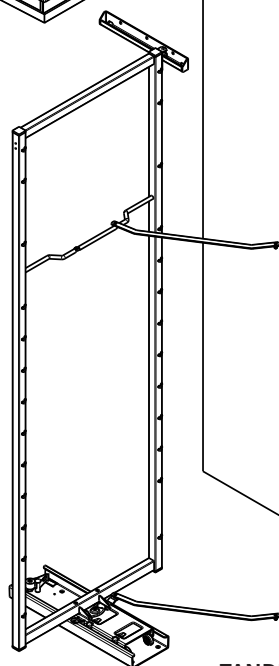

TANDEM side

IDEAL COMBINED WITH A TANDEM PULL-OUT SHELF

COMBINING THE NEW TANDEM SIDE DOOR SHELF WITH THE EXISTING TANDEM PULL-OUT SHELF IS AN IDEAL SOLUTION. It creates a complete, modular TANDEM storage solution.

The totally modular system makes it possible for end-users to create a solution that exactly suits their requirements and lifestyle. All the trays are fully height adjustable.

Tray for TANDEM pull-out shelf

TANDEM pull-out frame

Tray for TANDEM side door shelf

TANDEM side door shelf

Connecting brace set

| Frame for | Inside | Dimensions (mm) | Product code | |
|---|---|------------------------------|--------------|-------------|
| TANDEM swivel pull-out Mount on right cabinet side panel, for doors attached left or right | cabinet height: 1100 | For cabinet width: 450 mm | 013430 0102 | |
| | | | 013430 9966 | |
| | | | 013430 9846 | |
| | 1700 | | 013432 0102 | |
| | | | 013432 9966 | |
| | | | 013432 9846 | |
| | Available only with plastic coated surface! | 1100 | 500 mm | 013435 0102 |
| | | | | 013435 9966 |
| | | | | 013435 9846 |
| | Colour code: Silver 0102 Icewhite 9966 Anthracite 9846 | 1700 | | 013437 0102 |
| 013437 9966 | | | | |
| 013437 9846 | | | | |
| | 800 | 600 mm | 013449 0102 | |
| | | | 013449 9966 | |
| | | | 013449 9846 | |
| <i>Standard with</i>  <i>Damping</i> | 1100 | | 013440 0102 | |
| | | | 013440 9966 | |
| | | | 013440 9846 | |
| | 1700 | | 013442 0102 | |
| | | | 013442 9966 | |
| | | | 013442 9846 | |