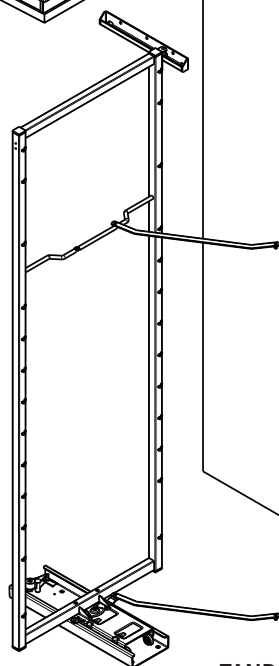

## IDEAL COMBINED WITH A TANDEM PULL-OUT SHELF

**COMBINING THE NEW TANDEM SIDE DOOR SHELF WITH THE EXISTING TANDEM PULL-OUT SHELF IS AN IDEAL SOLUTION.** It creates a complete, modular TANDEM storage solution.

The totally modular system makes it possible for end-users to create a solution that exactly suits their requirements and lifestyle. All the trays are fully height adjustable.

Tray for TANDEM pull-out shelf

TANDEM pull-out frame

Tray for TANDEM side door shelf

TANDEM side door shelf

Connecting brace set

Frame for	Inside	Dimensions (mm)	Product code
<b>TANDEM swivel pull-out</b>	cabinet height:	For cabinet width:	
Mount on right cabinet side panel, for doors attached left or right	1100	450 mm	013430 0102 013430 9966 013430 9846
	1700		013432 0102 013432 9966 013432 9846
Available only with plastic coated surface!	1100	500 mm	013435 0102 013435 9966 013435 9846
Colour code:	1700		013437 0102 013437 9966 013437 9846
Silver 0102 Icewhite 9966 Anthracite 9846			
	800	600 mm	013449 0102 013449 9966 013449 9846
	1100		013440 0102 013440 9966 013440 9846
	1700		013442 0102 013442 9966 013442 9846