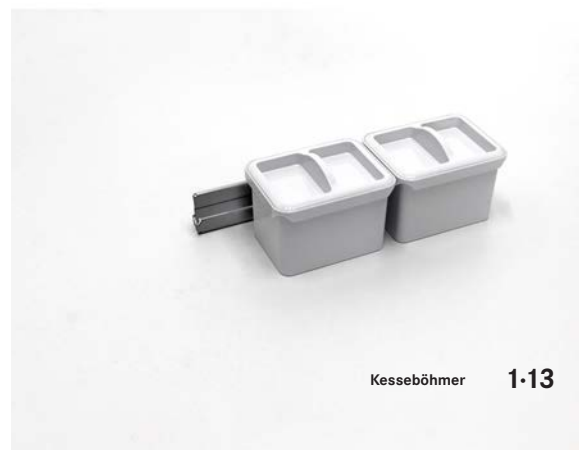

500 mm	261113 0102
TANDEM side Youbox_x set 5		
consisting of:	500 mm	261113 0102
2 box (1.0 L)		261113 9966
2 lids		261113 9846
1 support rail		
Colour code:		
Silver	0102 (support rail Silver/Youbox_x white)	
Icewhite	9966 (support rail white/Youbox_x white)	
Anthracite	9846 (support rail Anthracite/Youbox_x Anthracite)