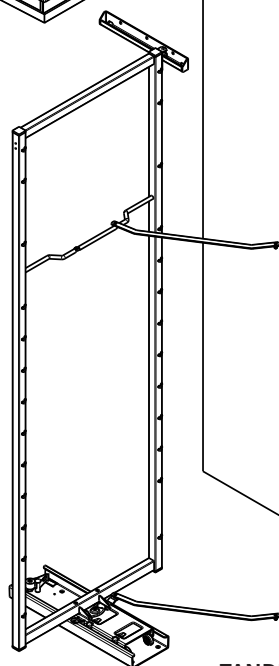

TANDEM side

IDEAL COMBINED WITH A TANDEM PULL-OUT SHELF

COMBINING THE NEW TANDEM SIDE DOOR SHELF WITH THE EXISTING TANDEM PULL-OUT SHELF IS AN IDEAL SOLUTION. It creates a complete, modular TANDEM storage solution.

The totally modular system makes it possible for end-users to create a solution that exactly suits their requirements and lifestyle. All the trays are fully height adjustable.

Tray for TANDEM pull-out shelf

TANDEM pull-out frame

Tray for TANDEM side door shelf

TANDEM side door shelf

Connecting brace set

Frame for	Inside	Dimensions (mm)	Product code
TANDEM swivel pull-out	cabinet height:	For cabinet width:	
Mount on right cabinet side panel, for doors attached left or right	1100	450 mm	013430 0102 013430 9966 013430 9846
	1700		013432 0102 013432 9966 013432 9846
Available only with plastic coated surface!	1100	500 mm	013435 0102 013435 9966 013435 9846
Colour code:	1700		013437 0102 013437 9966 013437 9846
Silver 0102 Icewhite 9966 Anthracite 9846			
	800	600 mm	013449 0102 013449 9966 013449 9846
	1100		013440 0102 013440 9966 013440 9846
Standard with  Damping	1700		013442 0102 013442 9966 013442 9846