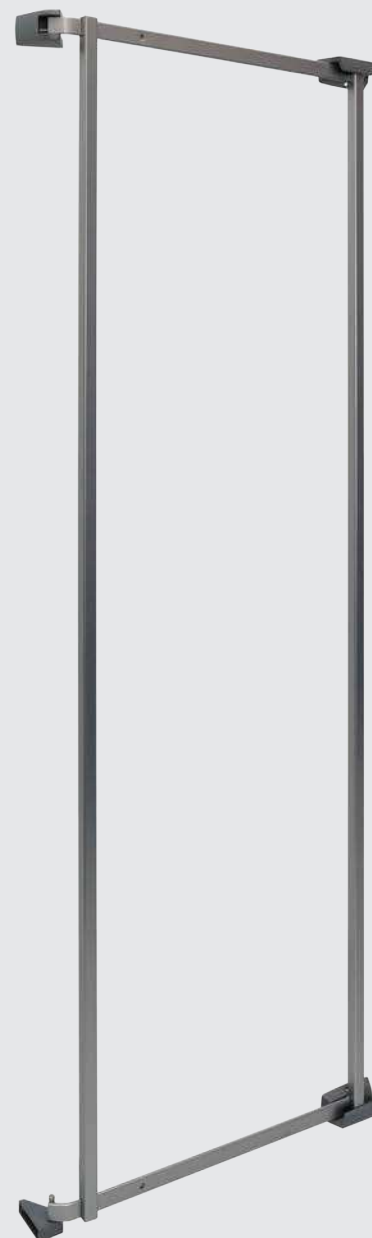

TANDEM side

MODULAR STORAGE FITTING
FOR TOTAL FLEXIBILITY

 KESSEBÖHMER

TANDEM side

100% MODULAR

 KESSEBÖHMER

THE NEW TANDEM SIDE DOOR SHELF IS A KEY ELEMENT IN A NEW BUILDING BLOCK SYSTEM THAT CREATES ULTRA-FLEXIBLE STORAGE FITTINGS. A wide choice of modules and different Kesseböhmer products can be combined to create custom storage fittings from standard components. The resulting fittings will exactly match customer requirements – both in value and in functionality.

Fitting set TANDEM side door shelf

consisting of:

1 frame

Mounting plates

Plastic covers for mounting plates

Inside cabinet height (mm)	For cabinet width	Product code	Product code	Product code
		Icewhite	Silver	Anthracite
600	450 mm	260262 9966	260262 0102	260262 9846
800		260265 9966	260265 0102	260265 9846
1100		260268 9966	260268 0102	260268 9846
1700		260271 9966	260271 0102	260271 9846
600	500 mm	260263 9966	260263 0102	260263 9846
800		260266 9966	260266 0102	260266 9846
1100		260269 9966	260269 0102	260269 9846
1700		260272 9966	260272 0102	260272 9846
600	600 mm	260264 9966	260264 0102	260264 9846
800		260267 9966	260267 0102	260267 9846
1100		260270 9966	260270 0102	260270 9846
1700		260273 9966	260273 0102	260273 9846

TANDEM side

IDEAL COMBINED WITH A TANDEM PULL-OUT SHELF

COMBINING THE NEW TANDEM SIDE DOOR SHELF WITH THE EXISTING TANDEM PULL-OUT SHELF IS AN IDEAL SOLUTION. It creates a complete, modular TANDEM storage solution.