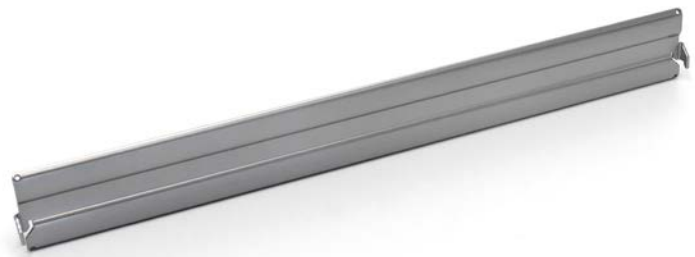

Youbox_x-SETS

WITH TANDEM SIDE

THE YOUBOX_x SYSTEM MAKES IT EASY TO CREATE THE TOTALLY CUSTOMIZED STORAGE SOLUTION YOU'LL LOVE TO USE.

For a start, there's a choice of 14 Youbox_x sets for the TANDEM side door shelf – ready for any cabinet width, function or value level. Each end-user can now configure their own customized organization system.

They can choose – and change – the vertical positions of Youbox_xes and trays to suit the height of the contents. The Youbox_x support rail is simply hooked onto the frame.

It's so easy to set up and change this storage solution with its huge choice of trays and different-sized boxes. Being organized has suddenly become fun.

1.0-L-box

Dimensions (L x B x H):
112 x 147 x 95 mm

2.0-L-box

Dimensions (L x B x H):
112 x 147 x 195 mm

2.1-L-box

Dimensions (L x B x H):
112 x 294 x 95 mm

3.2-L-box

Dimensions (L x B x H):
112 x 441 x 95 mm