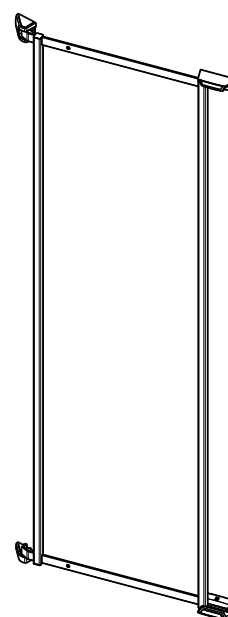

Fitting set TANDEM side door shelf

consisting of:

1 frame

Mounting plates

Plastic covers for mounting plates

Inside cabinet height (mm)	For cabinet width	Product code	Product code	Product code
		Icewhite	Silver	Anthracite
600	450 mm	260262 9966	260262 0102	260262 9846
800		260265 9966	260265 0102	260265 9846
1100		260268 9966	260268 0102	260268 9846
1700		260271 9966	260271 0102	260271 9846
600	500 mm	260263 9966	260263 0102	260263 9846
800		260266 9966	260266 0102	260266 9846
1100		260269 9966	260269 0102	260269 9846
1700		260272 9966	260272 0102	260272 9846
600	600 mm	260264 9966	260264 0102	260264 9846
800		260267 9966	260267 0102	260267 9846
1100		260270 9966	260270 0102	260270 9846
1700		260273 9966	260273 0102	260273 9846

TANDEM side

IDEAL COMBINED WITH A TANDEM PULL-OUT SHELF

COMBINING THE NEW TANDEM SIDE DOOR SHELF WITH THE EXISTING TANDEM PULL-OUT SHELF IS AN IDEAL SOLUTION. It creates a complete, modular TANDEM storage solution.

The totally modular system makes it possible for end-users to create a solution that exactly suits their requirements and lifestyle. All the trays are fully height adjustable.

Tray for TANDEM pull-out shelf

TANDEM pull-out frame

Tray for TANDEM side door shelf

TANDEM side door shelf

Connecting brace set

Frame for	Inside	Dimensions (mm)	Product code
TANDEM swivel pull-out	cabinet height:	For cabinet width:	
Mount on right cabinet side panel, for doors attached left or right	1100	450 mm	013430 0102 013430 9966 013430 9846
	1700		013432 0102 013432 9966 013432 9846
Available only with plastic coated surface!	1100	500 mm	013435 0102 013435 9966 013435 9846
Colour code:	1700		013437 0102 013437 9966 013437 9846
Silver 0102 Icewhite 9966 Anthracite 9846			
	800	600 mm	013449 0102 013449 9966 013449 9846
	1100		013440 0102 013440 9966 013440 9846
Standard with  Damping	1700		013442 0102 013442 9966 013442 9846