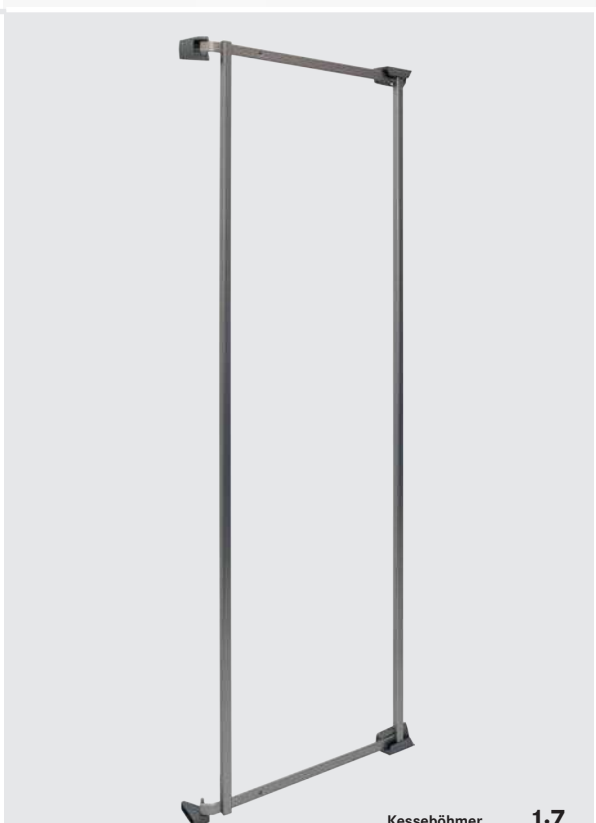

Fitting set TANDEM side door shelf	Cabinet inside height	For cabinet width:	Product code
consisting of:	1100	450	260268 0102 260268 9966 260268 9846
1 frame			
Mounting plates	1700		260271 0102 260271 9966 260271 9846
Plastic covers for mounting plates	1100	500 mm	260269 0102 260269 9966 260269 9846
Colour code:	1700		260272 0102 260272 9966 260272 9846
Silver 0102 Icewhite 9966 Anthracite 9846			
	800	600 mm	260267 0102 260267 9966 260267 9846
	1100		260270 0102 260270 9966 260270 9846
	1700		260273 0102 260273 9966 260273 9846