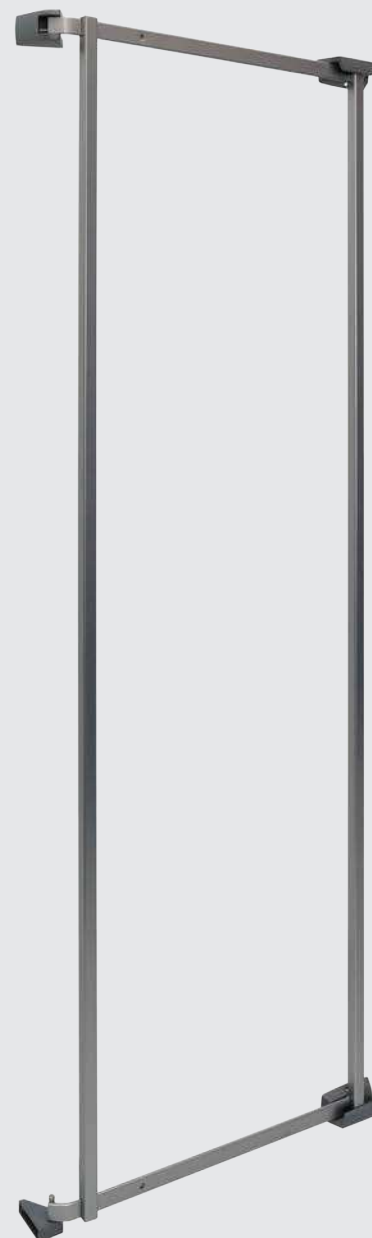

# TANDEM side

100% MODULAR

 KESSEBÖHMER

**THE NEW TANDEM SIDE DOOR SHELF IS A KEY ELEMENT IN A NEW BUILDING BLOCK SYSTEM THAT CREATES ULTRA-FLEXIBLE STORAGE FITTINGS.** A wide choice of modules and different Kesseböhmer products can be combined to create custom storage fittings from standard components. The resulting fittings will exactly match customer requirements – both in value and in functionality.

### Fitting set TANDEM side door shelf

consisting of:

1 frame

Mounting plates

Plastic covers for mounting plates

Inside cabinet height (mm)	For cabinet width	Product code	Product code	Product code
		Icewhite	Silver	Anthracite
600	450 mm	260262 9966	260262 0102	260262 9846
800		260265 9966	260265 0102	260265 9846
1100		260268 9966	260268 0102	260268 9846
1700		260271 9966	260271 0102	260271 9846
600	500 mm	260263 9966	260263 0102	260263 9846
800		260266 9966	260266 0102	260266 9846
1100		260269 9966	260269 0102	260269 9846
1700		260272 9966	260272 0102	260272 9846
600	600 mm	260264 9966	260264 0102	260264 9846
800		260267 9966	260267 0102	260267 9846
1100		260270 9966	260270 0102	260270 9846
1700		260273 9966	260273 0102	260273 9846

## IDEAL COMBINED WITH A TANDEM PULL-OUT SHELF

**COMBINING THE NEW TANDEM SIDE DOOR SHELF WITH THE EXISTING TANDEM PULL-OUT SHELF IS AN IDEAL SOLUTION.** It creates a complete, modular TANDEM storage solution.