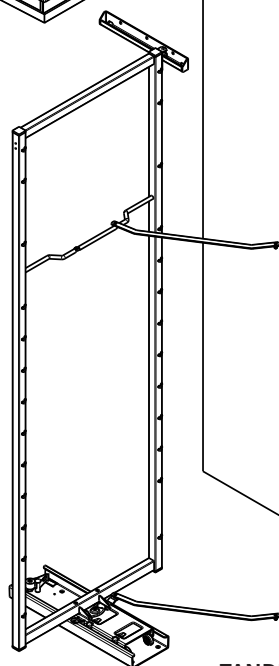

## IDEAL COMBINED WITH A TANDEM PULL-OUT SHELF

**COMBINING THE NEW TANDEM SIDE DOOR SHELF WITH THE EXISTING TANDEM PULL-OUT SHELF IS AN IDEAL SOLUTION.** It creates a complete, modular TANDEM storage solution.

TANDEM pull-out frame

Tray for TANDEM side door shelf

TANDEM side door shelf

Connecting brace set

Frame for	Inside	Dimensions (mm)	Product code
<b>TANDEM swivel pull-out</b>	cabinet height:	For cabinet width:	
Mount on right cabinet side panel, for doors attached left or right	1100	450 mm	013430 0102 013430 9966 013430 9846
	1700		013432 0102 013432 9966 013432 9846
Available only with plastic coated surface!	1100	500 mm	013435 0102 013435 9966 013435 9846
Colour code:	1700		013437 0102 013437 9966 013437 9846
Silver 0102 Icewhite 9966 Anthracite 9846			
	800	600 mm	013449 0102 013449 9966 013449 9846
	1100		013440 0102 013440 9966 013440 9846
	1700		013442 0102 013442 9966 013442 9846