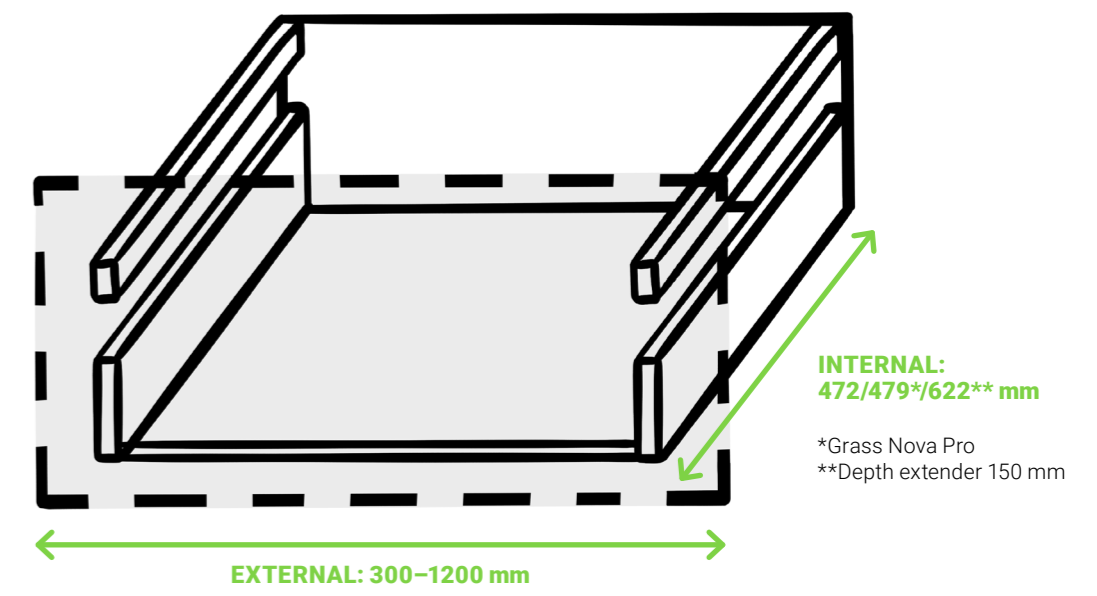

1817410000

KESSEBÖHMER
CLEVER STORAGE

FineLine **LiniQ**
A MASTER OF **MINIMALISM**

FIVE SIMPLE SETS

FUNCTIONAL INSERTS FOR DRAWERS AND PULL-OUTS

CALCULATING DIMENSIONS SO PRACTICAL

FineLine LiniQ fits into any drawer or pull-out. The base panels slope at a special angle to make this so easy, allowing freedom of choice for drawers irrespective of the manufacturer or shape of the frame.

FineLine LiniQ has no sharp edges as they are chamfered by hand for an especially smooth, rounded profile although still full of character.

Saving the best till last, individual order and maximum overview can be created in an instant with just five different drawer inserts.