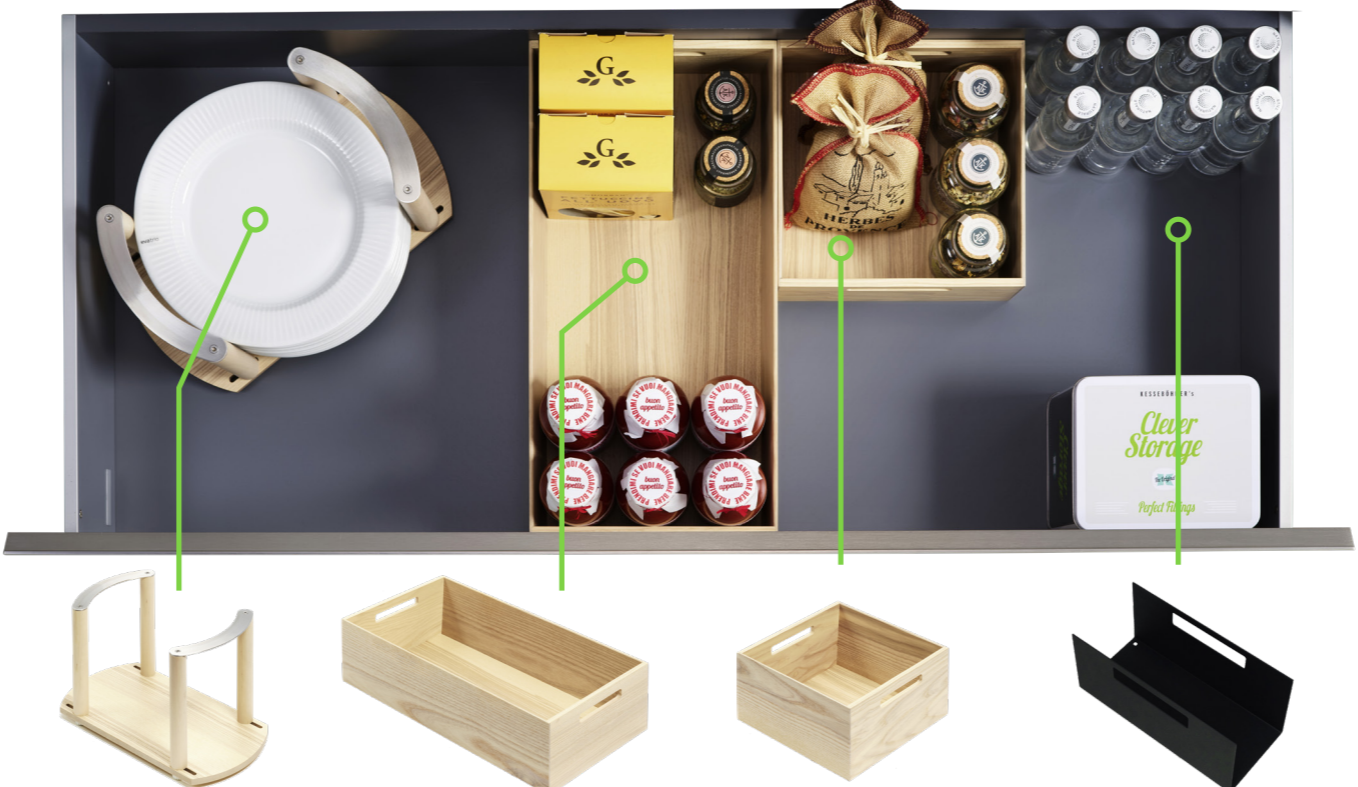

FineLine LiniQ has got what it takes – inside and out: The elegantly coordinated drawer insert is available in three popular wood versions. Ash nordic, ash black and natural oak. The matching base panel gives it a uniform appearance, preventing annoying colour contrasts.

1817410000

KESSEBÖHMER
CLEVER STORAGE

FineLine **LiniQ**
A MASTER OF **MINIMALISM**

FIVE SIMPLE SETS

FUNCTIONAL INSERTS FOR DRAWERS AND PULL-OUTS

CALCULATING DIMENSIONS SO PRACTICAL

FineLine LiniQ fits into any drawer or pull-out. The base panels slope at a special angle to make this so easy, allowing freedom of choice for drawers irrespective of the manufacturer or shape of the frame.

FineLine LiniQ has no sharp edges as they are chamfered by hand for an especially smooth, rounded profile although still full of character.

Saving the best till last, individual order and maximum overview can be created in an instant with just five different drawer inserts.

Even in larger pull-outs, everything stays in place most beautifully using plate holders, metal dividers and homely wooden boxes in two sizes.