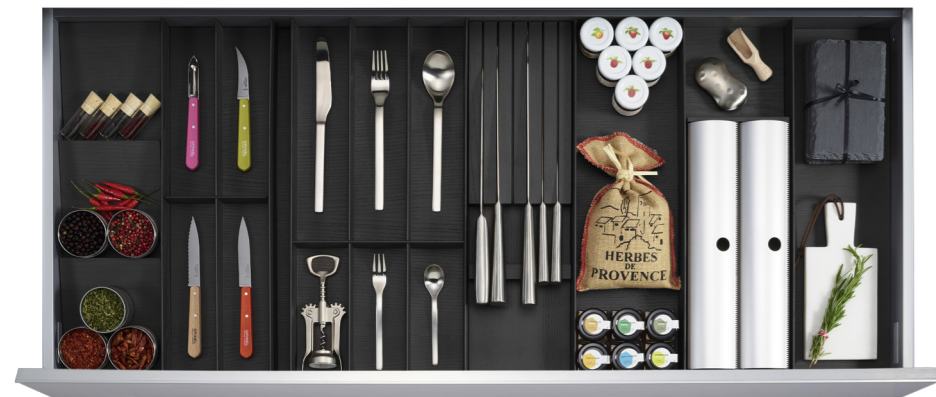

NATURAL OAK

ASH NORDIC

ASH BLACK

TICKING ALL THE BOXES

The new FineLine LiniQ fittings system was developed with the aim of reducing complexity as much as possible.

The surface with dual protection is especially tough and durable. The intermediate sanding ensures perfect smoothness and sleek surfaces – a real treat for the hands.

FineLine LiniQ has got what it takes – inside and out: The elegantly coordinated drawer insert is available in three popular wood versions. Ash nordic, ash black and natural oak. The matching base panel gives it a uniform appearance, preventing annoying colour contrasts.

1817410000

KESSEBÖHMER
CLEVER STORAGE

FineLine **LiniQ**
A MASTER OF **MINIMALISM**

FIVE SIMPLE SETS

FUNCTIONAL INSERTS FOR DRAWERS AND PULL-OUTS

CALCULATING DIMENSIONS SO PRACTICAL

FineLine LiniQ fits into any drawer or pull-out. The base panels slope at a special angle to make this so easy, allowing freedom of choice for drawers irrespective of the manufacturer or shape of the frame.

FineLine LiniQ has no sharp edges as they are chamfered by hand for an especially smooth, rounded profile although still full of character.

Saving the best till last, individual order and maximum overview can be created in an instant with just five different drawer inserts.