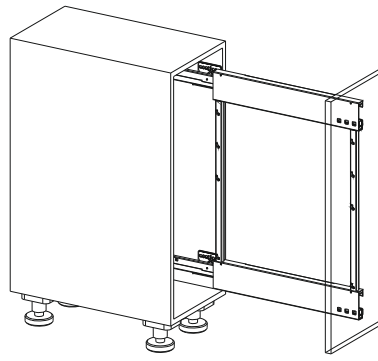

COMFORT II full-extension, base unit pull-out with 90° front angle

T = clear inside carcass depth: ≥ 496 mm
B = clear inside carcass width: Basket width + 33 mm