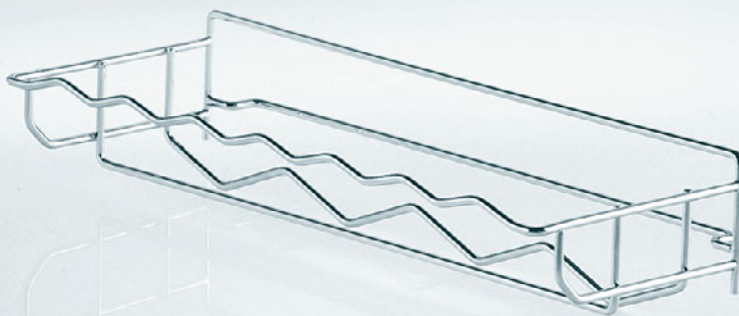

Per box:
102 x 26 x 69
Volume: 0,075 l

Art. no.
025279

Including labels – printed and blank
(without spices)

Practical and decorative
bottle storage
for the kitchen

One or two bottle racks
can be combined in a COMFORT II
with ARENA trays or metal baskets

Bottle rack
for 30 cm COMFORT base unit pull-out

Art. no.	Dimensions
	WxDxH
005144	210 x 470 x 108

”

THE COMFORT II OFFERS ALL THE BENEFITS OF A SPECIALISED STORAGE UNIT. AND WHERE IT REALLY COUNTS, THE PULL-OUT ADAPTS FLEXIBLY TO INDIVIDUAL REQUIREMENTS. IT'S THE PERFECT STORAGE FOR A WORLD OF SPICES.