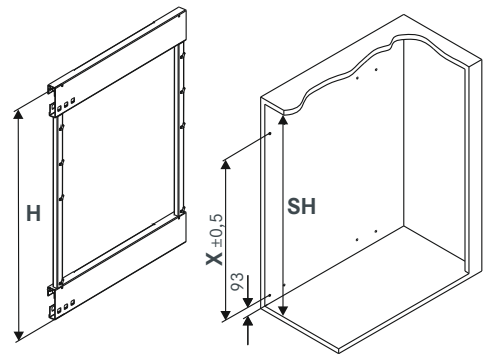

It's surprising how much space there is in the pull-out and how flexibly it can be used.

[kesseboehmer.com/comfort2](https://www.kesseboehmer.com/comfort2)

COMFORT II full-extension, base unit pull-out with 90° front angle

T = clear inside carcass depth: ≥ 496 mm
 B = clear inside carcass width: Basket width + 33 mm

COMFORT II diagonal full-extension, base unit pull-out

Front angle:	45°	52°	55°
T = clear inside carcass depth:	≥ 526 mm	≥ 518 mm	≥ 515 mm
B = clear inside carcass width:	Basket width + 33 mm		

H	X	SH
502 mm	416 mm	≥ 526 mm
566 mm	480 mm	≥ 590 mm
630 mm	544 mm	≥ 654 mm
662 mm	576 mm	≥ 686 mm

Art. no.
015270 **Front connector 90°**
 for base unit pull-out

Front connector
 or diagonal base unit pull-out
 Other front panel angles on request