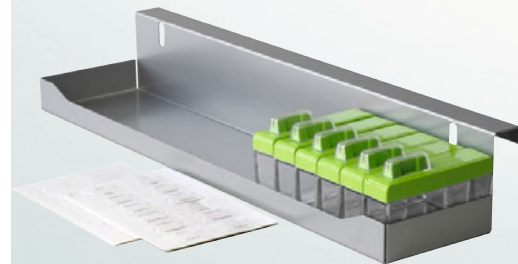

Spice rack
for COMFORT II base unit pull-out
With 6 spice boxes, black

WxDxH
479 x 133 x 76

Art. no.
025278

Including labels – printed and blank
(without spices)

Storage area:
476 x 103