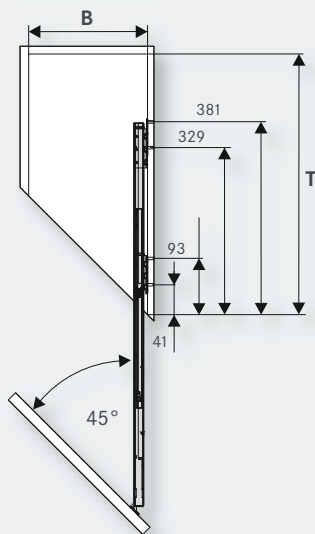

It's surprising how much space there is in the pull-out and how flexibly it can be used.

[kesseboehmer.com/comfort2](https://www.kesseboehmer.com/comfort2)

COMFORT II full-extension, base unit pull-out with 90° front angle

T = clear inside carcass depth: ≥ 496 mm
 B = clear inside carcass width: Basket width + 33 mm

COMFORT II diagonal full-extension, base unit pull-out

Front angle:	45°	52°	55°
T = clear inside carcass depth:	≥ 526 mm	≥ 518 mm	≥ 515 mm
B = clear inside carcass width:	Basket width + 33 mm		

H	X	SH
502 mm	416 mm	≥ 526 mm
566 mm	480 mm	≥ 590 mm
630 mm	544 mm	≥ 654 mm
662 mm	576 mm	≥ 686 mm

Art. no.
015270 **Front connector 90°**
 for base unit pull-out

Front connector
 or diagonal base unit pull-out
 Other front panel angles on request