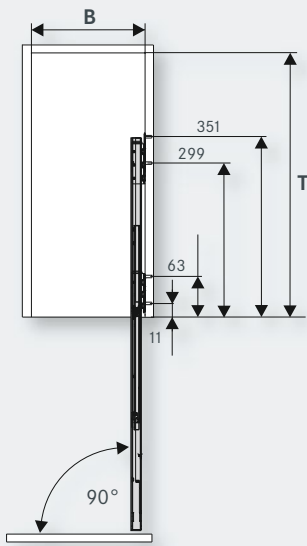

COMFORT II full-extension, base unit pull-out with 90° front angle

T = clear inside carcass depth: ≥ 496 mm
B = clear inside carcass width: Basket width + 33 mm