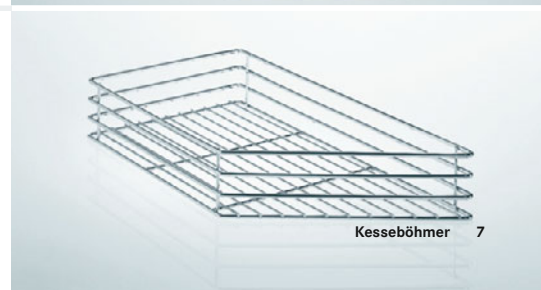

for right opening unit
45° 228 x 470 x 88
52° 228 x 470 x 88
55° 228 x 470 x 88

015071
015053
015073

Hook-on basket metal
for diagonal base unit pull-out

for left opening unit
45° 228 x 467 x 74
52° 228 x 467 x 74
55° 228 x 467 x 74

005070
005052
005045

for right opening unit
45° 228 x 467 x 74
52° 228 x 467 x 74
55° 228 x 467 x 74

005071
005053
005046

**TOTALLY PRACTICAL: OPTIONAL SPICE RACK
FOR THE 90° PULL-OUT! ON REQUEST
COMPLETE WITH SPICE BOXES:**