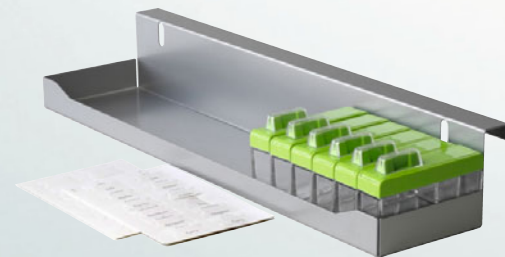

- Practical and attractive – compact, effective and organised
- Including labels – printed and blank
- Finely controlled dispensing in three stages
- Sliding lid opens easily, single-handed

Spice rack
for COMFORT II base unit pull-out

Dimensions (mm)

WxDxH
479 x 133 x 76

Art. no.
015277

Takes up to 18 spice boxes

Storage area:
476 x 103

Spice rack
for COMFORT II base unit pull-out
With 6 spice boxes, green

WxDxH
479 x 133 x 76

Art. no.
015278

Including labels – printed and blank
(without spices)

Storage area:
476 x 103

Spice rack
for COMFORT II base unit pull-out
With 6 spice boxes, black

WxDxH
479 x 133 x 76

Art. no.
025278

Including labels – printed and blank
(without spices)