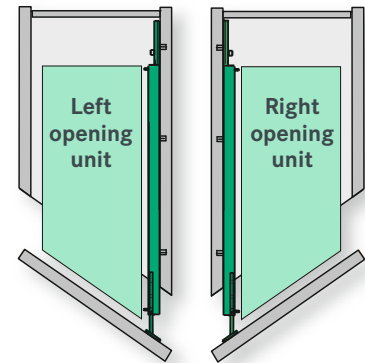

Kesseböhmer has added the option of a spice rack to its tried-and-tested COMFORT pull-out. The spice rack is the perfect add-on for the COMFORT concept. The spice rack is made of a single piece of shaped, powder-coated metal. It was designed to be as deep as possible, but still allow a clear view and easy access to vinegars and oils and other items stored in the lower trays. It offers an amazing amount of storage space to take a lot of spice jars.

It's surprising how much space there is in the pull-out and how flexibly it can be used.

[kesseboehmer.com/comfort2](https://www.kesseboehmer.com/comfort2)

COMFORT II full-extension, base unit pull-out with 90° front angle

T = clear inside carcass depth: ≥ 496 mm
 B = clear inside carcass width: Basket width + 33 mm

COMFORT II diagonal full-extension, base unit pull-out

Front angle:	45°	52°	55°
T = clear inside carcass depth:	≥ 526 mm	≥ 518 mm	≥ 515 mm
B = clear inside carcass width:	Basket width + 33 mm		