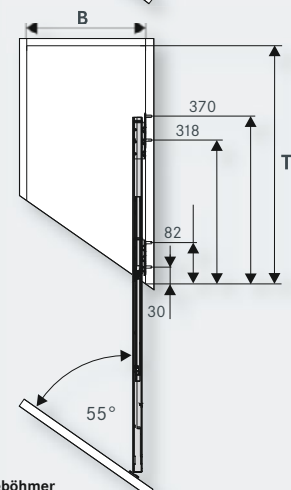

It's surprising how much space there is in the pull-out and how flexibly it can be used.

[kesseboehmer.com/comfort2](https://www.kesseboehmer.com/comfort2)

COMFORT II full-extension, base unit pull-out with 90° front angle

T = clear inside carcass depth: ≥ 496 mm
 B = clear inside carcass width: Basket width + 33 mm

COMFORT II diagonal full-extension, base unit pull-out

Front angle:	45°	52°	55°
T = clear inside carcass depth:	≥ 526 mm	≥ 518 mm	≥ 515 mm
B = clear inside carcass width:	Basket width + 33 mm		

H	X	SH
502 mm	416 mm	≥ 526 mm
566 mm	480 mm	≥ 590 mm
630 mm	544 mm	≥ 654 mm
662 mm	576 mm	≥ 686 mm

Art. no.
015270 **Front connector 90°**
 for base unit pull-out

Front connector
 or diagonal base unit pull-out
 Other front panel angles on request