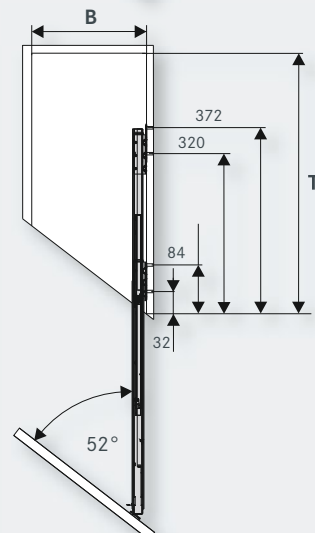

It's surprising how much space there is in the pull-out and how flexibly it can be used.

[kesseboehmer.com/comfort2](https://www.kesseboehmer.com/comfort2)

COMFORT II full-extension, base unit pull-out with 90° front angle

T = clear inside carcass depth: ≥ 496 mm
 B = clear inside carcass width: Basket width + 33 mm

COMFORT II diagonal full-extension, base unit pull-out

Front angle:	45°	52°	55°
T = clear inside carcass depth:	≥ 526 mm	≥ 518 mm	≥ 515 mm
B = clear inside carcass width:	Basket width + 33 mm		

H	X	SH
502 mm	416 mm	≥ 526 mm
566 mm	480 mm	≥ 590 mm
630 mm	544 mm	≥ 654 mm
662 mm	576 mm	≥ 686 mm

Art. no.
015270 **Front connector 90°**
 for base unit pull-out

Front connector
 or diagonal base unit pull-out
 Other front panel angles on request