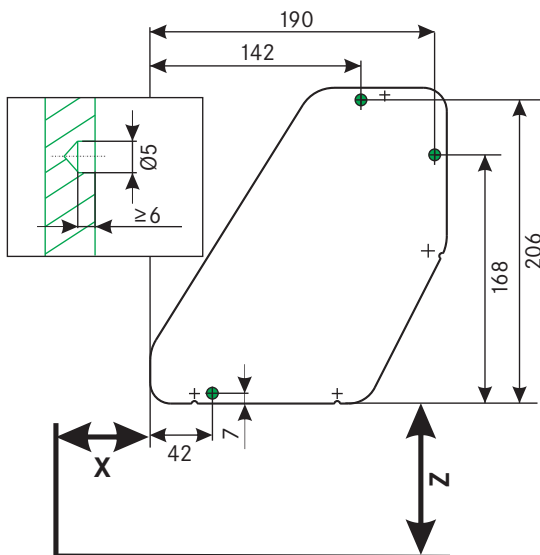

$Y \geq 295 \Rightarrow X=82$

Drilling pattern for positioning tabs

Drilling pattern for euro screws

iMove · Single Tray

Installation situation

Dimensions (mm)	Hinged door	Hinged door	FREEfold	Blum Aventos HF
Hinge protrusion	< 25	> 25	–	–
Installation height, hinge	65	65	–	–
Installation depth, iMove	57	57	82	82
Installation height, iMove	25	80	25	25
Clear inside depth, carcass	270	270	295	295
Minimum height, carcass*	520	580	650	650

Carcass width (mm)	Clear inside carcass width (mm)	Dimensions (mm) B x D x H	Art. no.
500	462-468	465 x 267 x 380	02 1700
600	562-568	565 x 267 x 380	02 1702
800	762-768	765 x 267 x 380	02 1704
900	862-868	865 x 267 x 380	02 1706

Dimensions in mm

Drilling pattern for positioning tabs

Drilling pattern for euro screws

iMove · Double Tray

Installation situation

Dimensions (mm)	Hinged door	Hinged door	FREEfold	Blum Aventos HF
Hinge protrusion	< 25	> 25	–	–
Installation height, hinge	65	65	–	–
Installation depth, iMove	57	57	82	82
Installation height, iMove	25	80	25	25
Clear inside depth, carcass	270	270	295	295
Minimum height, carcass*	710	770	710	710

Carcass width (mm)	Clear inside carcass width (mm)	Dimensions (mm) B x D x H	Art. no.
500	462-468	465 x 267 x 565	02 1710
600	562-568	565 x 267 x 565	02 1712