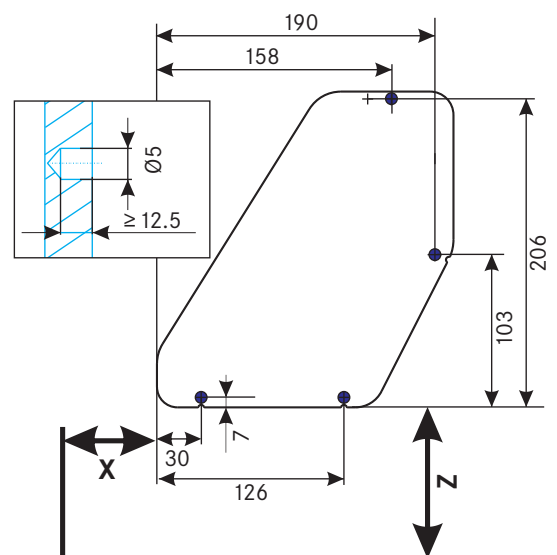

$Y \geq 295 \Rightarrow X=82$

Drilling pattern for positioning tabs

Drilling pattern for euro screws

iMove · Single Tray

Installation situation

Dimensions (mm)	Hinged door	Hinged door	FREEfold	Blum Aventos HF
Hinge protrusion	< 25	> 25	–	–
Installation height, hinge	65	65	–	–
Installation depth, iMove	57	57	82	82
Installation height, iMove	25	80	25	25
Clear inside depth, carcass	270	270	295	295
Minimum height, carcass*	520	580	650	650

Carcass width (mm)	Clear inside carcass width (mm)	Dimensions (mm) B x D x H	Art. no.
500	462-468	465 x 267 x 380	02 1700
600	562-568	565 x 267 x 380	02 1702
800	762-768	765 x 267 x 380	02 1704
900	862-868	865 x 267 x 380	02 1706

Dimensions in mm

Drilling pattern for positioning tabs

Drilling pattern for euro screws

iMove · Double Tray

Installation situation

Dimensions (mm)	Hinged door	Hinged door	FREEfold	Blum Aventos HF
Hinge protrusion	< 25	> 25	–	–
Installation height, hinge	65	65	–	–
Installation depth, iMove	57	57	82	82
Installation height, iMove	25	80	25	25
Clear inside depth, carcass	270	270	295	295
Minimum height, carcass*	710	770	710	710

Carcass width (mm)	Clear inside carcass width (mm)	Dimensions (mm) B x D x H	Art. no.
500	462-468	465 x 267 x 565	02 1710
600	562-568	565 x 267 x 565	02 1712