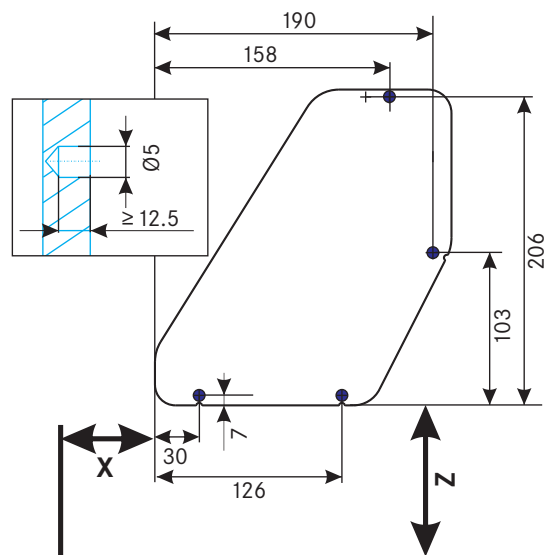

$Y \geq 295 \Rightarrow X=82$

Drilling pattern for positioning tabs

Drilling pattern for euro screws

iMove · Single Tray

Installation situation

Dimensions (mm)	Hinged door	Hinged door	FREEfold	Blum Aventos HF
Hinge protrusion	< 25	> 25	–	–
Installation height, hinge	65	65	–	–
Installation depth, iMove	57	57	82	82
Installation height, iMove	25	80	25	25
Clear inside depth, carcass	270	270	295	295
Minimum height, carcass*	520	580	650	650

Carcass width (mm)	Clear inside carcass width (mm)	Dimensions (mm) B x D x H	Art. no.
500	462-468	465 x 267 x 380	02 1700
600	562-568	565 x 267 x 380	02 1702
800	762-768	765 x 267 x 380	02 1704
900	862-868	865 x 267 x 380	02 1706

Dimensions in mm

Drilling pattern for positioning tabs

Drilling pattern for euro screws

iMove · Double Tray

Installation situation

Dimensions (mm)	Hinged door	Hinged door	FREEfold	Blum Aventos HF
Hinge protrusion	< 25	> 25	–	–
Installation height, hinge	65	65	–	–
Installation depth, iMove	57	57	82	82
Installation height, iMove	25	80	25	25
Clear inside depth, carcass	270	270	295	295
Minimum height, carcass*	710	770	710	710

Carcass width (mm)	Clear inside carcass width (mm)	Dimensions (mm) B x D x H	Art. no.
500	462-468	465 x 267 x 565	02 1710
600	562-568	565 x 267 x 565	02 1712