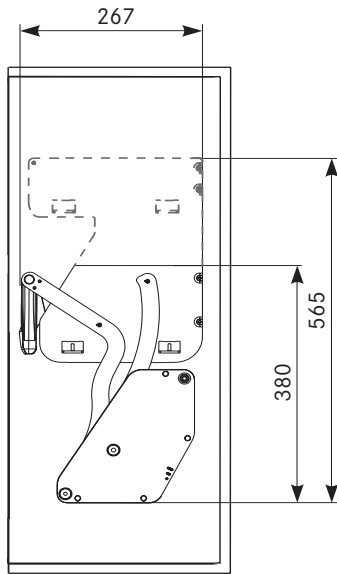

$Y \geq 295 \Rightarrow X=82$

Drilling pattern for positioning tabs

Drilling pattern for euro screws

iMove · Single Tray

Installation situation

Dimensions (mm)	Hinged door	Hinged door	FREEfold	Blum Aventos HF
Hinge protrusion	< 25	> 25	–	–
Installation height, hinge	65	65	–	–
Installation depth, iMove	57	57	82	82
Installation height, iMove	25	80	25	25
Clear inside depth, carcass	270	270	295	295
Minimum height, carcass*	520	580	650	650

Carcass width (mm)	Clear inside carcass width (mm)	Dimensions (mm) B x D x H	Art. no.
500	462-468	465 x 267 x 380	02 1700
600	562-568	565 x 267 x 380	02 1702
800	762-768	765 x 267 x 380	02 1704
900	862-868	865 x 267 x 380	02 1706

Dimensions in mm

Drilling pattern for positioning tabs

Drilling pattern for euro screws

iMove · Double Tray

Installation situation

Dimensions (mm)	Hinged door	Hinged door	FREEfold	Blum Aventos HF
Hinge protrusion	< 25	> 25	–	–
Installation height, hinge	65	65	–	–
Installation depth, iMove	57	57	82	82
Installation height, iMove	25	80	25	25
Clear inside depth, carcass	270	270	295	295
Minimum height, carcass*	710	770	710	710

Carcass width (mm)	Clear inside carcass width (mm)	Dimensions (mm) B x D x H	Art. no.
500	462-468	465 x 267 x 565	02 1710
600	562-568	565 x 267 x 565	02 1712