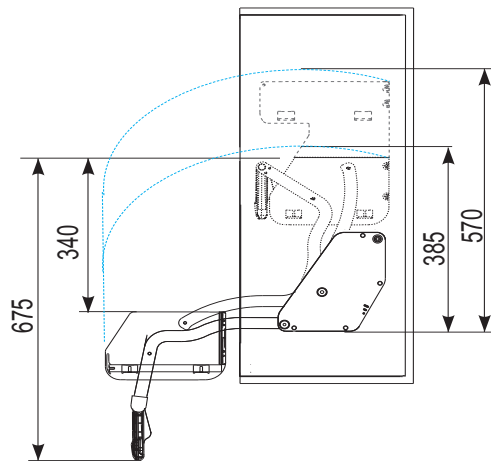

There's easy operation, more reachable storage, a clearer view, fast access. The innovative iMove pull-down transforms a conventional wall unit into an ergonomic storage system with big user benefits. The iMove and its contents are pulled downwards and outwards in one easy movement. And the iMove combines practical benefits with a brilliantly stylish design.

$Y \geq 295 \Rightarrow X=82$

Drilling pattern for positioning tabs

Drilling pattern for euro screws

iMove · Single Tray

Installation situation

Dimensions (mm)	Hinged door	Hinged door	FREEfold	Blum Aventos HF
Hinge protrusion	< 25	> 25	–	–
Installation height, hinge	65	65	–	–
Installation depth, iMove	57	57	82	82
Installation height, iMove	25	80	25	25
Clear inside depth, carcass	270	270	295	295
Minimum height, carcass*	520	580	650	650

Carcass width (mm)	Clear inside carcass width (mm)	Dimensions (mm) B x D x H	Art. no.
500	462-468	465 x 267 x 380	02 1700
600	562-568	565 x 267 x 380	02 1702
800	762-768	765 x 267 x 380	02 1704
900	862-868	865 x 267 x 380	02 1706

Carcass width (mm)	Clear inside carcass width (mm)	Dimensions (mm) B x D x H	Art. no.
500	462-468	465 x 267 x 565	02 1710
600	562-568	565 x 267 x 565	02 1712