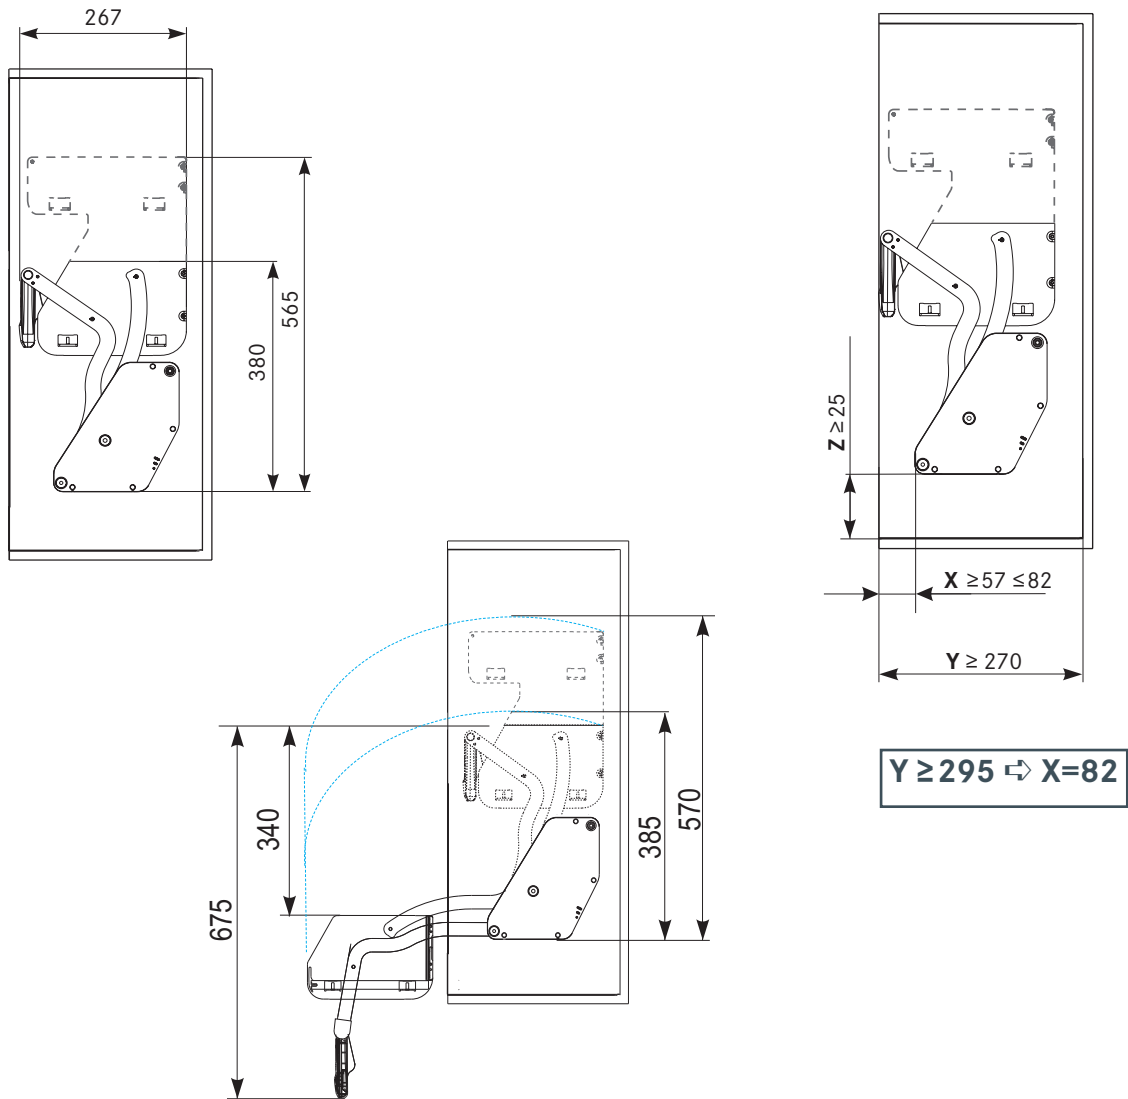

* Carcase heights vary with the individual installation situations.

iMove set single tray

Including fixings:

8 x wood screws 4.5 x 50 mm

1 x drilling template

including side cover caps

Silver	0102	Chipboard decor grey	0316
Brilliant white	9966	Chipboard decor ice white	0343
Satin gold	0103	Chipboard decor gold green	0347
Anthracite	9846	Chipboard decor Anthracite	0342

Carcass width (mm)	Clear inside carcass width (mm)	Dimensions (mm) B x D x H	Art. no.
500	462-468	465 x 267 x 380	02 1700
600	562-568	565 x 267 x 380	02 1702
800	762-768	765 x 267 x 380	02 1704
900	862-868	865 x 267 x 380	02 1706

Dimensions in mm

Drilling pattern for positioning tabs

Drilling pattern for euro screws

iMove · Double Tray

Installation situation

Dimensions (mm)	Hinged door	Hinged door	FREEfold	Blum Aventos HF
Hinge protrusion	< 25	> 25	–	–
Installation height, hinge	65	65	–	–
Installation depth, iMove	57	57	82	82
Installation height, iMove	25	80	25	25
Clear inside depth, carcass	270	270	295	295
Minimum height, carcass*	710	770	710	710

Carcass width (mm)	Clear inside carcass width (mm)	Dimensions (mm) B x D x H	Art. no.
500	462-468	465 x 267 x 565	02 1710
600	562-568	565 x 267 x 565	02 1712