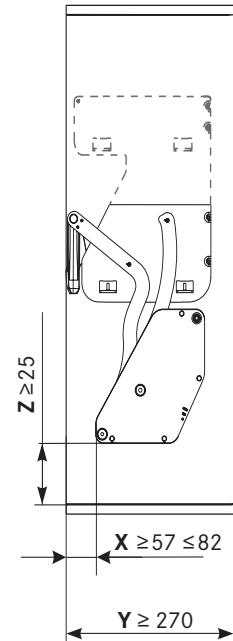

$Y \geq 295 \Rightarrow X=82$

Drilling pattern for positioning tabs

Drilling pattern for euro screws

iMove · Single Tray

Installation situation

Dimensions (mm)	Hinged door	Hinged door	FREEfold	Blum Aventos HF
Hinge protrusion	< 25	> 25	–	–
Installation height, hinge	65	65	–	–
Installation depth, iMove	57	57	82	82
Installation height, iMove	25	80	25	25
Clear inside depth, carcass	270	270	295	295
Minimum height, carcass*	520	580	650	650

Carcass width (mm)	Clear inside carcass width (mm)	Dimensions (mm) B x D x H	Art. no.
500	462-468	465 x 267 x 380	02 1700
600	562-568	565 x 267 x 380	02 1702
800	762-768	765 x 267 x 380	02 1704
900	862-868	865 x 267 x 380	02 1706

Dimensions in mm

Drilling pattern for positioning tabs

Drilling pattern for euro screws

iMove · Double Tray

Installation situation

Dimensions (mm)	Hinged door	Hinged door	FREEfold	Blum Aventos HF
Hinge protrusion	< 25	> 25	–	–
Installation height, hinge	65	65	–	–
Installation depth, iMove	57	57	82	82
Installation height, iMove	25	80	25	25
Clear inside depth, carcass	270	270	295	295
Minimum height, carcass*	710	770	710	710

Carcass width (mm)	Clear inside carcass width (mm)	Dimensions (mm) B x D x H	Art. no.
500	462-468	465 x 267 x 565	02 1710
600	562-568	565 x 267 x 565	02 1712