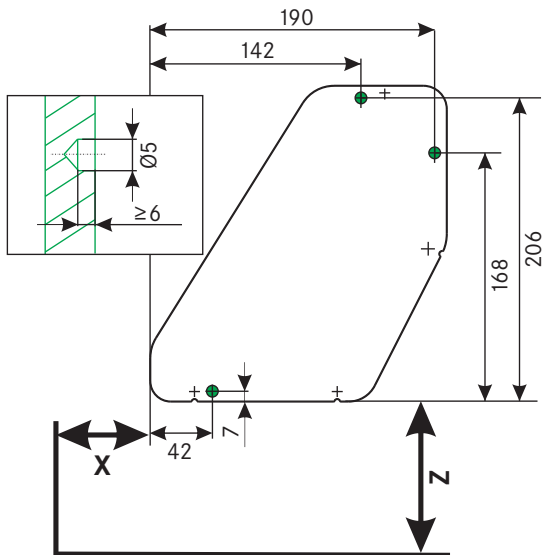

* Carcase heights vary with the individual installation situations.

iMove set single tray

Including fixings:

8 x wood screws 4.5 x 50 mm

1 x drilling template

including side cover caps

Silver	0102	Chipboard decor grey	0316
Brilliant white	9966	Chipboard decor ice white	0343
Satin gold	0103	Chipboard decor gold green	0347
Anthracite	9846	Chipboard decor Anthracite	0342

Carcass width (mm)	Clear inside carcass width (mm)	Dimensions (mm) B x D x H	Art. no.
500	462-468	465 x 267 x 380	02 1700
600	562-568	565 x 267 x 380	02 1702
800	762-768	765 x 267 x 380	02 1704
900	862-868	865 x 267 x 380	02 1706

Dimensions in mm

Drilling pattern for positioning tabs

Drilling pattern for euro screws

iMove · Double Tray

Installation situation

Dimensions (mm)	Hinged door	Hinged door	FREEfold	Blum Aventos HF
Hinge protrusion	< 25	> 25	–	–
Installation height, hinge	65	65	–	–
Installation depth, iMove	57	57	82	82
Installation height, iMove	25	80	25	25
Clear inside depth, carcass	270	270	295	295
Minimum height, carcass*	710	770	710	710

Carcass width (mm)	Clear inside carcass width (mm)	Dimensions (mm) B x D x H	Art. no.
500	462-468	465 x 267 x 565	02 1710
600	562-568	565 x 267 x 565	02 1712