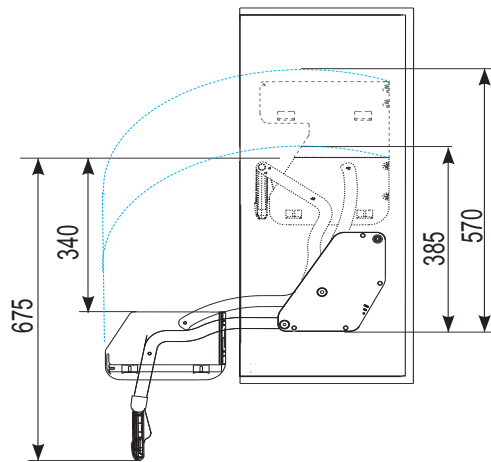

There's easy operation, more reachable storage, a clearer view, fast access. The innovative iMove pull-down transforms a conventional wall unit into an ergonomic storage system with big user benefits. The iMove and its contents are pulled downwards and outwards in one easy movement. And the iMove combines practical benefits with a brilliantly stylish design.

$Y \geq 295 \Rightarrow X=82$

Drilling pattern for positioning tabs

Drilling pattern for euro screws

iMove · Single Tray

Installation situation

Dimensions (mm)	Hinged door	Hinged door	FREEfold	Blum Aventos HF
Hinge protrusion	< 25	> 25	–	–
Installation height, hinge	65	65	–	–
Installation depth, iMove	57	57	82	82
Installation height, iMove	25	80	25	25
Clear inside depth, carcase	270	270	295	295
Minimum height, carcase*	520	580	650	650

Carcase width (mm)	Clear inside carcase width (mm)	Dimensions (mm) B x D x H	Art. no.
500	462-468	465 x 267 x 380	02 1700
600	562-568	565 x 267 x 380	02 1702
800	762-768	765 x 267 x 380	02 1704
900	862-868	865 x 267 x 380	02 1706

Carcass width (mm)	Clear inside carcass width (mm)	Dimensions (mm) B x D x H	Art. no.
500	462-468	465 x 267 x 565	02 1710
600	562-568	565 x 267 x 565	02 1712