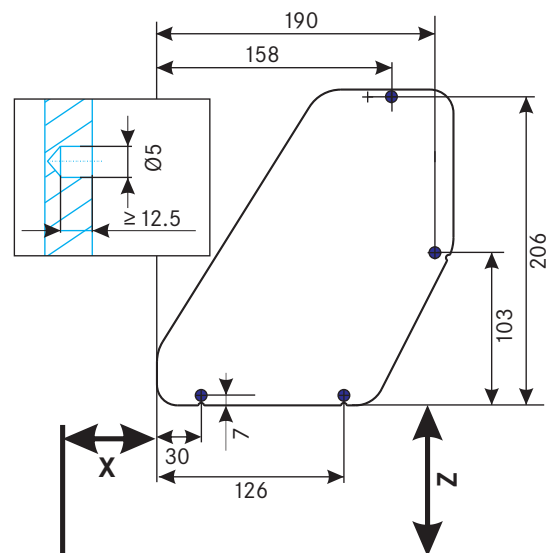

$Y \geq 295 \Rightarrow X=82$

Drilling pattern for positioning tabs

Drilling pattern for euro screws

iMove · Single Tray

Installation situation

Dimensions (mm)	Hinged door	Hinged door	FREEfold	Blum Aventos HF
Hinge protrusion	< 25	> 25	–	–
Installation height, hinge	65	65	–	–
Installation depth, iMove	57	57	82	82
Installation height, iMove	25	80	25	25
Clear inside depth, carcase	270	270	295	295
Minimum height, carcase*	520	580	650	650

Carcase width (mm)	Clear inside carcase width (mm)	Dimensions (mm) B x D x H	Art. no.
500	462-468	465 x 267 x 380	02 1700
600	562-568	565 x 267 x 380	02 1702
800	762-768	765 x 267 x 380	02 1704
900	862-868	865 x 267 x 380	02 1706

Dimensions in mm

Drilling pattern for positioning tabs

Drilling pattern for euro screws

iMove · Double Tray

Installation situation

Dimensions (mm)	Hinged door	Hinged door	FREEfold	Blum Aventos HF
Hinge protrusion	< 25	> 25	–	–
Installation height, hinge	65	65	–	–
Installation depth, iMove	57	57	82	82
Installation height, iMove	25	80	25	25
Clear inside depth, carcass	270	270	295	295
Minimum height, carcass*	710	770	710	710

Carcass width (mm)	Clear inside carcass width (mm)	Dimensions (mm) B x D x H	Art. no.
500	462-468	465 x 267 x 565	02 1710
600	562-568	565 x 267 x 565	02 1712