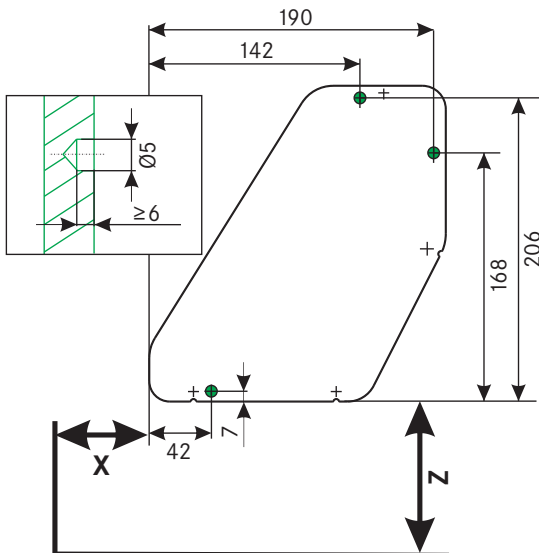

$Y \geq 295 \Rightarrow X=82$

Drilling pattern for positioning tabs

Drilling pattern for euro screws

iMove · Single Tray

Installation situation

Dimensions (mm)	Hinged door	Hinged door	FREEfold	Blum Aventos HF
Hinge protrusion	< 25	> 25	–	–
Installation height, hinge	65	65	–	–
Installation depth, iMove	57	57	82	82
Installation height, iMove	25	80	25	25
Clear inside depth, carcase	270	270	295	295
Minimum height, carcase*	520	580	650	650

Carcase width (mm)	Clear inside carcase width (mm)	Dimensions (mm) B x D x H	Art. no.
500	462-468	465 x 267 x 380	02 1700
600	562-568	565 x 267 x 380	02 1702
800	762-768	765 x 267 x 380	02 1704
900	862-868	865 x 267 x 380	02 1706

Dimensions in mm

Drilling pattern for positioning tabs

Drilling pattern for euro screws

iMove · Double Tray

Installation situation

Dimensions (mm)	Hinged door	Hinged door	FREEfold	Blum Aventos HF
Hinge protrusion	< 25	> 25	–	–
Installation height, hinge	65	65	–	–
Installation depth, iMove	57	57	82	82
Installation height, iMove	25	80	25	25
Clear inside depth, carcass	270	270	295	295
Minimum height, carcass*	710	770	710	710

Carcass width (mm)	Clear inside carcass width (mm)	Dimensions (mm) B x D x H	Art. no.
500	462-468	465 x 267 x 565	02 1710
600	562-568	565 x 267 x 565	02 1712