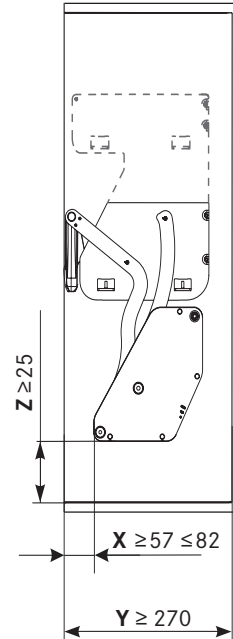

$Y \geq 295 \Rightarrow X=82$

Drilling pattern for positioning tabs

Drilling pattern for euro screws

iMove · Single Tray

Installation situation

Dimensions (mm)	Hinged door	Hinged door	FREEfold	Blum Aventos HF
Hinge protrusion	< 25	> 25	–	–
Installation height, hinge	65	65	–	–
Installation depth, iMove	57	57	82	82
Installation height, iMove	25	80	25	25
Clear inside depth, carcase	270	270	295	295
Minimum height, carcase*	520	580	650	650

Carcase width (mm)	Clear inside carcase width (mm)	Dimensions (mm) B x D x H	Art. no.
500	462-468	465 x 267 x 380	02 1700
600	562-568	565 x 267 x 380	02 1702
800	762-768	765 x 267 x 380	02 1704
900	862-868	865 x 267 x 380	02 1706

Dimensions in mm

Drilling pattern for positioning tabs

Drilling pattern for euro screws

iMove · Double Tray

Installation situation

Dimensions (mm)	Hinged door	Hinged door	FREEfold	Blum Aventos HF
Hinge protrusion	< 25	> 25	–	–
Installation height, hinge	65	65	–	–
Installation depth, iMove	57	57	82	82
Installation height, iMove	25	80	25	25
Clear inside depth, carcass	270	270	295	295
Minimum height, carcass*	710	770	710	710

Carcass width (mm)	Clear inside carcass width (mm)	Dimensions (mm) B x D x H	Art. no.
500	462-468	465 x 267 x 565	02 1710
600	562-568	565 x 267 x 565	02 1712