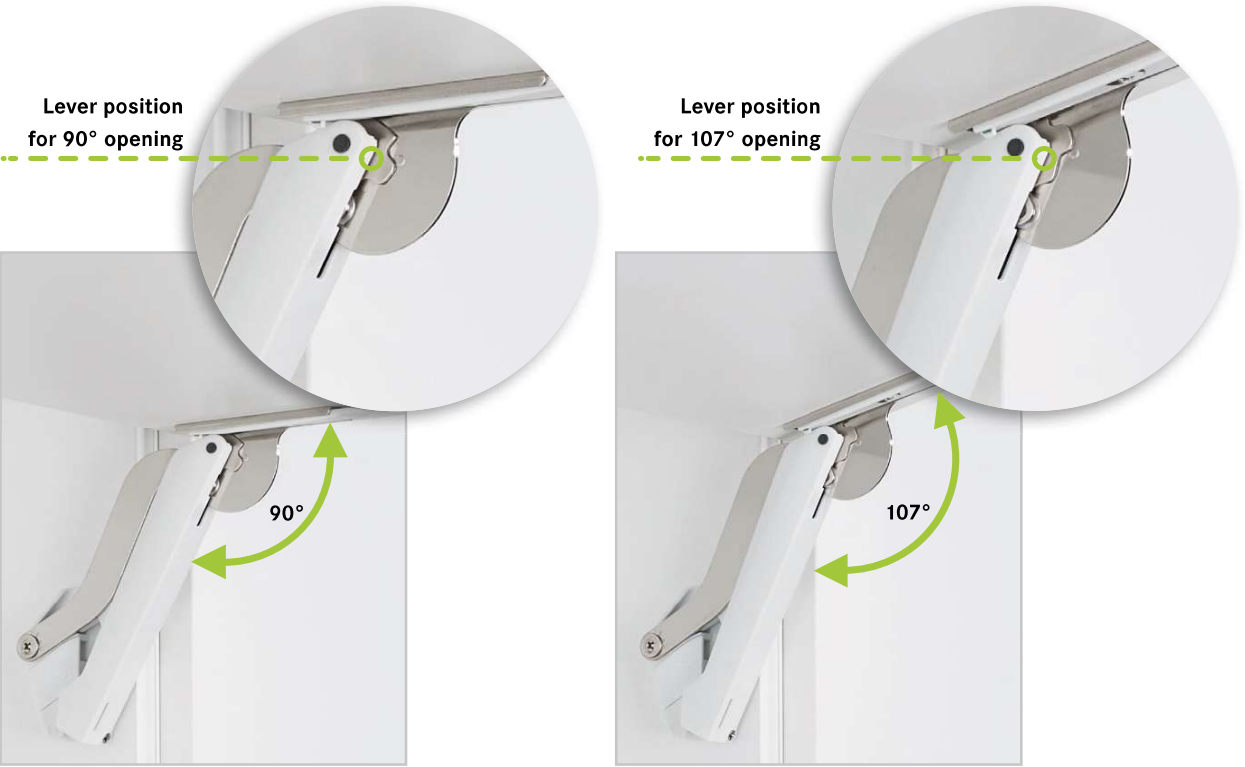

# FREEspace

EXTREMELY EASY INSTALLATION  
INSIDE THE CARCASE:  
JUST ONE SCREW.

Guaranteed to be perfectly positioned: thanks to the positioning pins, the fitting is attached accurately to the side panel and is self-retaining.

Just tighten the pre-installed euro screw - done!

EXTREMELY EASY ASSEMBLY OF THE FRONT PANEL  
TOOL-FREE WITH CLICKFIXX.

Guide the front panel into the connecting piece ...

... and push it into the catch mechanism.

# ADJUSTMENT – INTUITIVE AND CLEAR.

The only tool you will need for the entire adjustment process is a PZ2 screwdriver.

# OPENING ANGLE LIMITER INCLUDED.

**Product code**

**FREEspace set**

- 1 fitting, left
- 1 fitting, right
- 2 front connectors with 2 screws each

- 272234**
- 272235**
- 272236**
- 272237**
- 272238**

- Type B
- Type C
- Type D
- Type E
- Type F