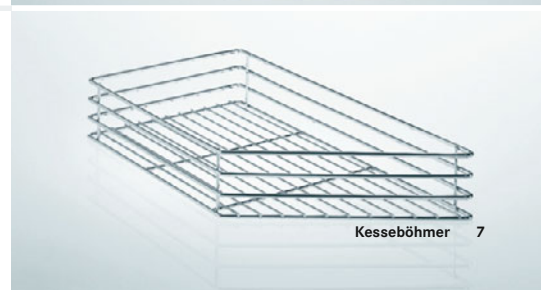

for right opening unit
45° 228 x 470 x 88
52° 228 x 470 x 88
55° 228 x 470 x 88

015071
015053
015073

Hook-on basket metal
for diagonal base unit pull-out

for left opening unit
45° 228 x 467 x 74
52° 228 x 467 x 74
55° 228 x 467 x 74

005070
005052
005045

for right opening unit
45° 228 x 467 x 74
52° 228 x 467 x 74
55° 228 x 467 x 74

005071
005053
005046

**TOTALLY PRACTICAL: OPTIONAL SPICE RACK
FOR THE 90° PULL-OUT! ON REQUEST
COMPLETE WITH SPICE BOXES:**

- Practical and attractive – compact, effective and organised
- Including labels – printed and blank
- Finely controlled dispensing in three stages
- Sliding lid opens easily, single-handed

	Dimensions (mm)	Art. no.
Spice rack for COMFORT II base unit pull-out	WxDxH 479 x 133 x 76	015277
Takes up to 18 spice boxes	Storage area: 476 x 103	