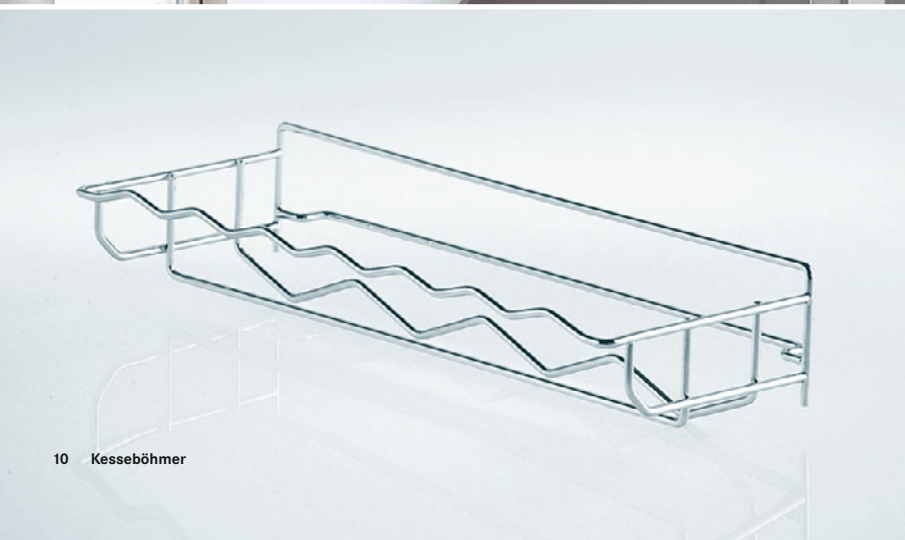

Spice rack for COMFORT II base unit pull-out With 6 spice boxes, green	WxDxH 479 x 133 x 76	015278
Including labels – printed and blank (without spices)	Storage area: 476 x 103	

Spice rack for COMFORT II base unit pull-out With 6 spice boxes, black	WxDxH 479 x 133 x 76	025278
Including labels – printed and blank (without spices)	Storage area: 476 x 103	

Practical and decorative
bottle storage
for the kitchen

One or two bottle racks
can be combined in a COMFORT II
with ARENA trays or metal baskets

Bottle rack
for 30 cm COMFORT base unit pull-out

Art. no.	Dimensions
	WxDxH
005144	210 x 470 x 108