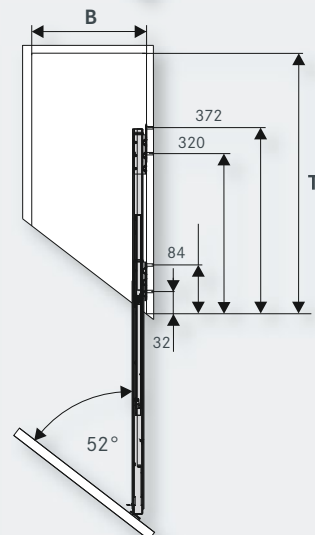

It's surprising how much space there is in the pull-out and how flexibly it can be used.

[kesseboehmer.com/comfort2](https://www.kesseboehmer.com/comfort2)

COMFORT II full-extension, base unit pull-out with 90° front angle

T = clear inside carcass depth: ≥ 496 mm
 B = clear inside carcass width: Basket width + 33 mm

COMFORT II diagonal full-extension, base unit pull-out

Front angle:	45°	52°	55°
T = clear inside carcass depth:	≥ 526 mm	≥ 518 mm	≥ 515 mm
B = clear inside carcass width:	Basket width + 33 mm		

H	X	SH
502 mm	416 mm	≥ 526 mm
566 mm	480 mm	≥ 590 mm
630 mm	544 mm	≥ 654 mm
662 mm	576 mm	≥ 686 mm

Art. no.
015270 **Front connector 90°**
 for base unit pull-out

Front connector
 or diagonal base unit pull-out
 Other front panel angles on request