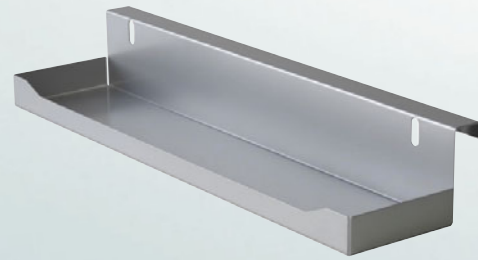

for right opening unit
45° 228 x 470 x 88
52° 228 x 470 x 88
55° 228 x 470 x 88

015071
015053
015073

Hook-on basket metal
for diagonal base unit pull-out

for left opening unit
45° 228 x 467 x 74
52° 228 x 467 x 74
55° 228 x 467 x 74

005070
005052
005045

for right opening unit
45° 228 x 467 x 74
52° 228 x 467 x 74
55° 228 x 467 x 74

005071
005053
005046

**TOTALLY PRACTICAL: OPTIONAL SPICE RACK
FOR THE 90° PULL-OUT! ON REQUEST
COMPLETE WITH SPICE BOXES:**

- Practical and attractive – compact, effective and organised
- Including labels – printed and blank
- Finely controlled dispensing in three stages
- Sliding lid opens easily, single-handed

	Dimensions (mm)	Art. no.
Spice rack for COMFORT II base unit pull-out	WxDxH 479 x 133 x 76	015277
Takes up to 18 spice boxes	Storage area: 476 x 103	