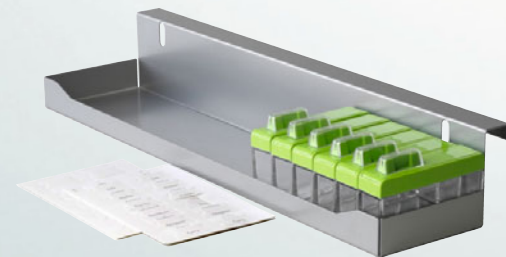

for right opening unit
45° 228 x 470 x 88
52° 228 x 470 x 88
55° 228 x 470 x 88

015071
015053
015073

Hook-on basket metal
for diagonal base unit pull-out

for left opening unit
45° 228 x 467 x 74
52° 228 x 467 x 74
55° 228 x 467 x 74

005070
005052
005045

for right opening unit
45° 228 x 467 x 74
52° 228 x 467 x 74
55° 228 x 467 x 74

005071
005053
005046

**TOTALLY PRACTICAL: OPTIONAL SPICE RACK
FOR THE 90° PULL-OUT! ON REQUEST
COMPLETE WITH SPICE BOXES:**

- Practical and attractive – compact, effective and organised
- Including labels – printed and blank
- Finely controlled dispensing in three stages
- Sliding lid opens easily, single-handed

	Dimensions (mm)	Art. no.
Spice rack for COMFORT II base unit pull-out	WxDxH 479 x 133 x 76	015277
Takes up to 18 spice boxes	Storage area: 476 x 103	

Spice rack for COMFORT II base unit pull-out With 6 spice boxes, green	WxDxH 479 x 133 x 76	015278
Including labels – printed and blank (without spices)	Storage area: 476 x 103	

Spice rack for COMFORT II base unit pull-out With 6 spice boxes, black	WxDxH 479 x 133 x 76	025278
Including labels – printed and blank (without spices)	Storage area: 476 x 103	