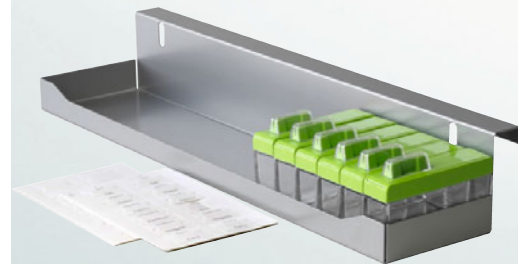

005070
005052
005045

for right opening unit
45° 228 x 467 x 74
52° 228 x 467 x 74
55° 228 x 467 x 74

005071
005053
005046

**TOTALLY PRACTICAL: OPTIONAL SPICE RACK
FOR THE 90° PULL-OUT! ON REQUEST
COMPLETE WITH SPICE BOXES:**

- Practical and attractive – compact, effective and organised
- Including labels – printed and blank
- Finely controlled dispensing in three stages
- Sliding lid opens easily, single-handed

	Dimensions (mm)	Art. no.
Spice rack for COMFORT II base unit pull-out	WxDxH 479 x 133 x 76	015277
Takes up to 18 spice boxes	Storage area: 476 x 103	

Spice rack for COMFORT II base unit pull-out With 6 spice boxes, green	WxDxH 479 x 133 x 76	015278
Including labels – printed and blank (without spices)	Storage area: 476 x 103	

Spice rack for COMFORT II base unit pull-out With 6 spice boxes, black	WxDxH 479 x 133 x 76	025278
Including labels – printed and blank (without spices)	Storage area: 476 x 103	