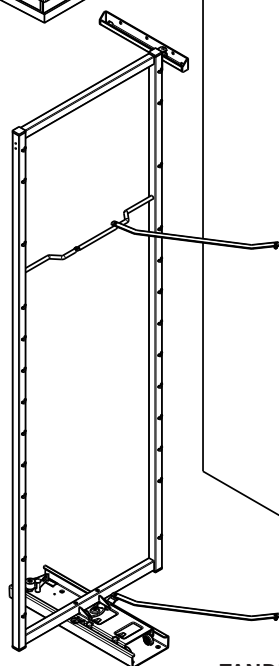

TANDEM side

IDEAL COMBINED WITH A TANDEM PULL-OUT SHELF

COMBINING THE NEW TANDEM SIDE DOOR SHELF WITH THE EXISTING TANDEM PULL-OUT SHELF IS AN IDEAL SOLUTION. It creates a complete, modular TANDEM storage solution.

The totally modular system makes it possible for end-users to create a solution that exactly suits their requirements and lifestyle. All the trays are fully height adjustable.

Tray for TANDEM pull-out shelf

TANDEM pull-out frame

Tray for TANDEM side door shelf

TANDEM side door shelf

Connecting brace set

Frame for	Inside	Dimensions (mm)	Product code
TANDEM swivel pull-out	cabinet height:	For cabinet width:	
Mount on right cabinet side panel, for doors attached left or right	1100	450 mm	013430 0102 013430 9966 013430 9846
	1700		013432 0102 013432 9966 013432 9846
Available only with plastic coated surface!	1100	500 mm	013435 0102 013435 9966 013435 9846
Colour code:	1700		013437 0102 013437 9966 013437 9846
Silver 0102			
Icewhite 9966			
Anthracite 9846			
	800	600 mm	013449 0102 013449 9966 013449 9846
	1100		013440 0102 013440 9966 013440 9846
	1700		013442 0102 013442 9966 013442 9846