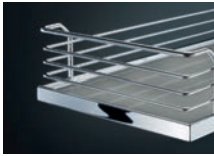

ARENA^{plus}
Anti-slip coating

ARENA classic
Chrome/Grey

ARENA classic
Silver/Icewhite

ARENA classic
Silver/Grey

PU

Cabinet
width

260286 0005	260288 0102	260286 0102	2	450 mm
260287 0005	260289 0102	260287 0102	3	450 mm
260290 0005	260292 0102	260290 0102	2	500 mm
260291 0005	260293 0102	260291 0102	3	500 mm
260294 0005	260296 0102	260294 0102	2	600 mm
260295 0005	260297 0102	260295 0102	3	600 mm

ARENA^{plus}
Anti-slip coating

ARENA classic
Chrome/Grey

ARENA classic
Silver/Icewhite

ARENA classic
Silver/Grey

PU

Cabinet
width