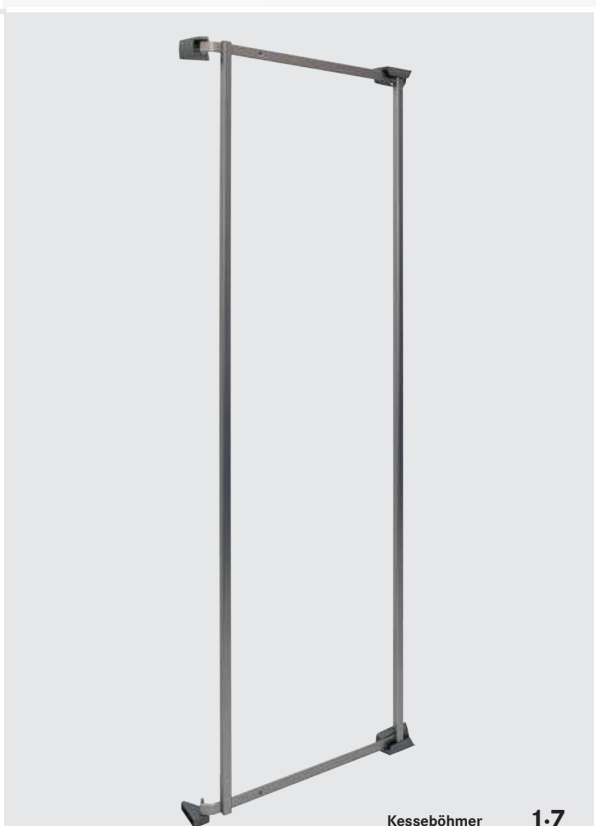

Fitting set TANDEM side door shelf	Cabinet inside height	For cabinet width:	Product code
consisting of:	1100	450	260268 0102 260268 9966 260268 9846
1 frame			
Mounting plates	1700		260271 0102 260271 9966 260271 9846
Plastic covers for mounting plates	1100	500 mm	260269 0102 260269 9966 260269 9846
Colour code:	1700		260272 0102 260272 9966 260272 9846
Silver 0102			
Icewhite 9966			
Anthracite 9846			
	800	600 mm	260267 0102 260267 9966 260267 9846
	1100		260270 0102 260270 9966 260270 9846
	1700		260273 0102 260273 9966 260273 9846