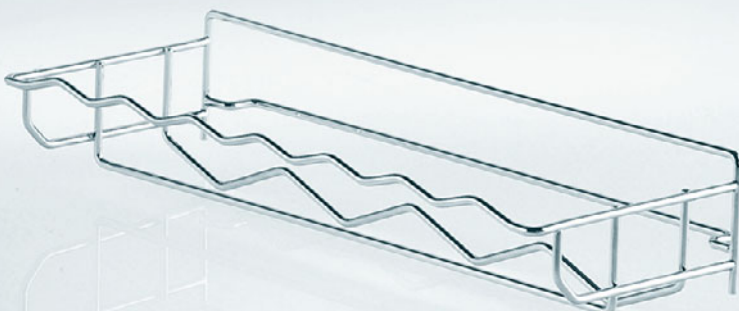

Spice rack for COMFORT II base unit pull-out With 6 spice boxes, black Including labels – printed and blank (without spices)	WxDxH 479 x 133 x 76 Storage area: 476 x 103	025278	
---	---	---------------	--

Practical and decorative
bottle storage
for the kitchen

One or two bottle racks
can be combined in a COMFORT II
with ARENA trays or metal baskets

Bottle rack
for 30 cm COMFORT base unit pull-out

Art. no.	Dimensions
	WxDxH
005144	210 x 470 x 108