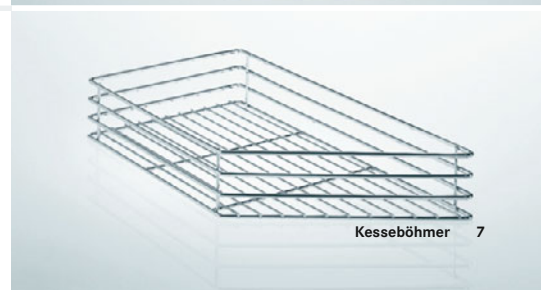

for right opening unit
45° 228 x 470 x 88
52° 228 x 470 x 88
55° 228 x 470 x 88

015071
015053
015073

Hook-on basket metal
for diagonal base unit pull-out

for left opening unit
45° 228 x 467 x 74
52° 228 x 467 x 74
55° 228 x 467 x 74

005070
005052
005045

for right opening unit
45° 228 x 467 x 74
52° 228 x 467 x 74
55° 228 x 467 x 74

005071
005053
005046

**TOTALLY PRACTICAL: OPTIONAL SPICE RACK
FOR THE 90° PULL-OUT! ON REQUEST
COMPLETE WITH SPICE BOXES:**

- Practical and attractive – compact, effective and organised
- Including labels – printed and blank
- Finely controlled dispensing in three stages
- Sliding lid opens easily, single-handed

	Dimensions (mm)	Art. no.	
Spice rack for COMFORT II base unit pull-out Takes up to 18 spice boxes	WxDxH 479 x 133 x 76 Storage area: 476 x 103	015277	