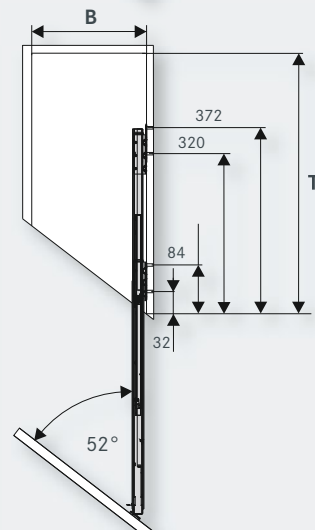

It's surprising how much space there is in the pull-out and how flexibly it can be used.

[kesseboehmer.com/comfort2](https://www.kesseboehmer.com/comfort2)

COMFORT II full-extension, base unit pull-out with 90° front angle

T = clear inside carcass depth: ≥ 496 mm
 B = clear inside carcass width: Basket width + 33 mm

COMFORT II diagonal full-extension, base unit pull-out

Front angle:	45°	52°	55°
T = clear inside carcass depth:	≥ 526 mm	≥ 518 mm	≥ 515 mm
B = clear inside carcass width:	Basket width + 33 mm		

H	X	SH
502 mm	416 mm	≥ 526 mm
566 mm	480 mm	≥ 590 mm
630 mm	544 mm	≥ 654 mm
662 mm	576 mm	≥ 686 mm

Art. no.
015270 **Front connector 90°**
 for base unit pull-out

Front connector
 or diagonal base unit pull-out
 Other front panel angles on request