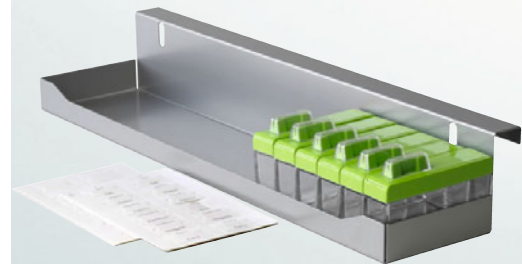

Spice rack
for COMFORT II base unit pull-out
With 6 spice boxes, black

WxDxH
479 x 133 x 76   **025278**

Including labels – printed and blank
(without spices)

Storage area:
476 x 103