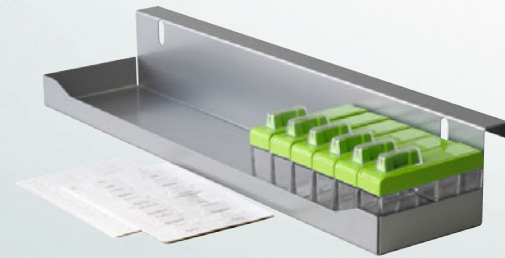

- Practical and attractive – compact, effective and organised
- Including labels – printed and blank
- Finely controlled dispensing in three stages
- Sliding lid opens easily, single-handed

**Spice rack**  
for COMFORT II base unit pull-out

Dimensions (mm)      **Art. no.**

WxDxH  
479 x 133 x 76      **015277**

Takes up to 18 spice boxes

Storage area:  
476 x 103

**Spice rack**  
for COMFORT II base unit pull-out  
With 6 spice boxes, green

WxDxH  
479 x 133 x 76      **015278**

Including labels – printed and blank  
(without spices)

Storage area:  
476 x 103

**Spice rack**  
for COMFORT II base unit pull-out  
With 6 spice boxes, black

WxDxH  
479 x 133 x 76      **025278**