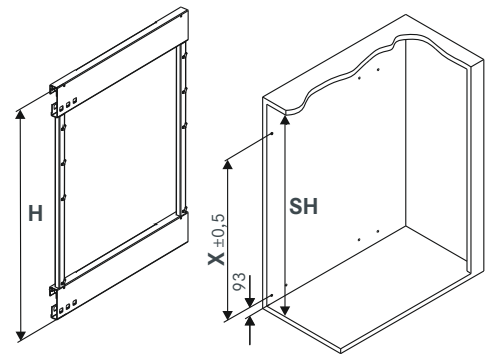

It's surprising how much space there is in the pull-out and how flexibly it can be used.

[kesseboehmer.com/comfort2](https://www.kesseboehmer.com/comfort2)

**COMFORT II full-extension, base unit pull-out with 90° front angle**

T = clear inside carcass depth:  $\geq 496$  mm  
 B = clear inside carcass width: Basket width + 33 mm

**COMFORT II diagonal full-extension, base unit pull-out**

Front angle:	45°	52°	55°
T = clear inside carcass depth:	$\geq 526$ mm	$\geq 518$ mm	$\geq 515$ mm
B = clear inside carcass width:	Basket width + 33 mm		

H	X	SH
502 mm	416 mm	$\geq 526$ mm
566 mm	480 mm	$\geq 590$ mm
630 mm	544 mm	$\geq 654$ mm
662 mm	576 mm	$\geq 686$ mm

**Art. no.**  
**015270** **Front connector 90°**  
 for base unit pull-out

**Front connector**  
 or diagonal base unit pull-out  
 Other front panel angles on request

Dimensions (mm)

Art. no.

Left opening unit:  
Height: 502  
Height: 566  
Height: 630  
Height: 662

**233929**  
**233931**  
**233933**  
**233935**

Right opening unit:  
Height: 502  
Height: 566  
Height: 630  
Height: 662