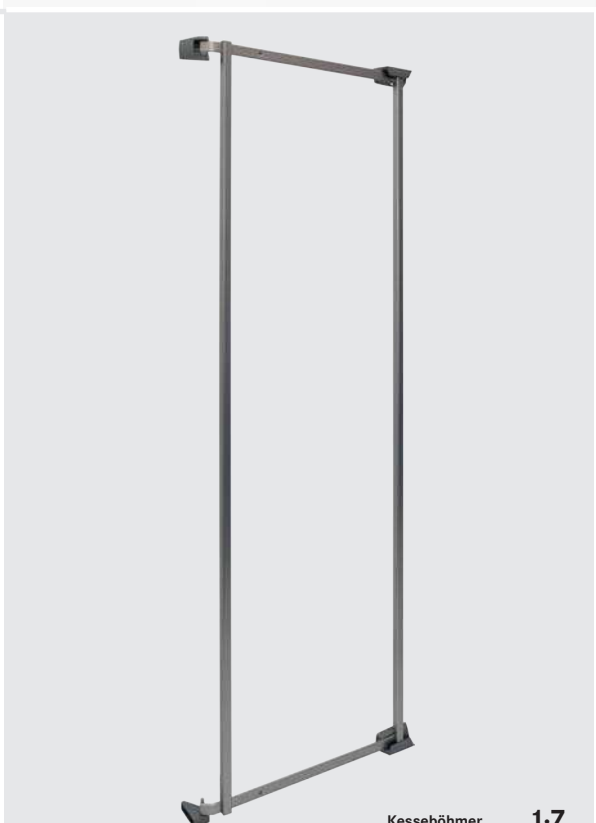

Fitting set TANDEM side door shelf	Cabinet inside height	For cabinet width:	Product code
consisting of:	1100	450	260268 0102 260268 9966 260268 9846
1 frame			
Mounting plates	1700		260271 0102 260271 9966 260271 9846
Plastic covers for mounting plates	1100	500 mm	260269 0102 260269 9966 260269 9846
Colour code:	1700		260272 0102 260272 9966 260272 9846
Silver 0102			
Icewhite 9966			
Anthracite 9846			
	800	600 mm	260267 0102 260267 9966 260267 9846
	1100		260270 0102 260270 9966 260270 9846
	1700		260273 0102 260273 9966 260273 9846