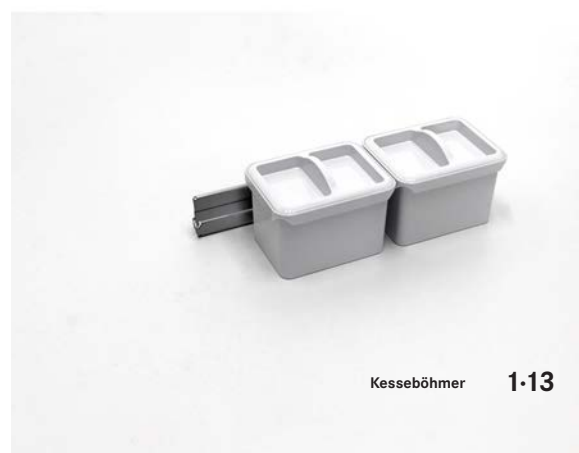

TANDEM side Youbox_x set 5

consisting of: 500 mm **261113 0102**
2 box (1.0 L) **261113 9966**
2 lids **261113 9846**
1 support rail

Colour code:
Silver 0102 (support rail Silver/Youbox_x white)
Icewhite 9966 (support rail white/Youbox_x white)
Anthracite 9846 (support rail Anthracite/Youbox_x Anthracite)