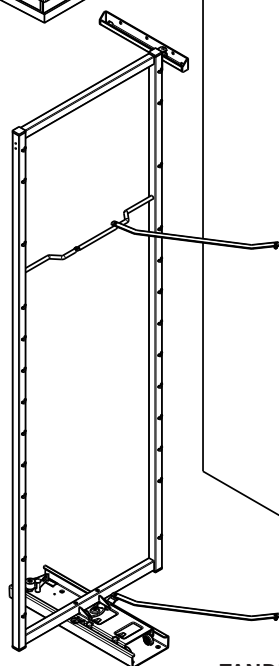

TANDEM side

IDEAL COMBINED WITH A TANDEM PULL-OUT SHELF

COMBINING THE NEW TANDEM SIDE DOOR SHELF WITH THE EXISTING TANDEM PULL-OUT SHELF IS AN IDEAL SOLUTION. It creates a complete, modular TANDEM storage solution.

The totally modular system makes it possible for end-users to create a solution that exactly suits their requirements and lifestyle. All the trays are fully height adjustable.

Tray for TANDEM pull-out shelf

TANDEM pull-out frame

Tray for TANDEM side door shelf

TANDEM side door shelf

Connecting brace set

| Frame for | Inside | Dimensions (mm) | Product code |
|---|-----------------|--------------------|---|
| TANDEM swivel pull-out | cabinet height: | For cabinet width: | |
| Mount on right cabinet side panel, for doors attached left or right | 1100 | 450 mm | 013430 0102 013430 9966 013430 9846 |
| | 1700 | | 013432 0102 013432 9966 013432 9846 |
| Available only with plastic coated surface! | 1100 | 500 mm | 013435 0102 013435 9966 013435 9846 |
| Colour code: | 1700 | | 013437 0102 013437 9966 013437 9846 |
| Silver 0102 | | | |
| Icewhite 9966 | | | |
| Anthracite 9846 | | | |
| | 800 | 600 mm | 013449 0102 013449 9966 013449 9846 |
| | 1100 | | 013440 0102 013440 9966 013440 9846 |
| | 1700 | | 013442 0102 013442 9966 013442 9846 |