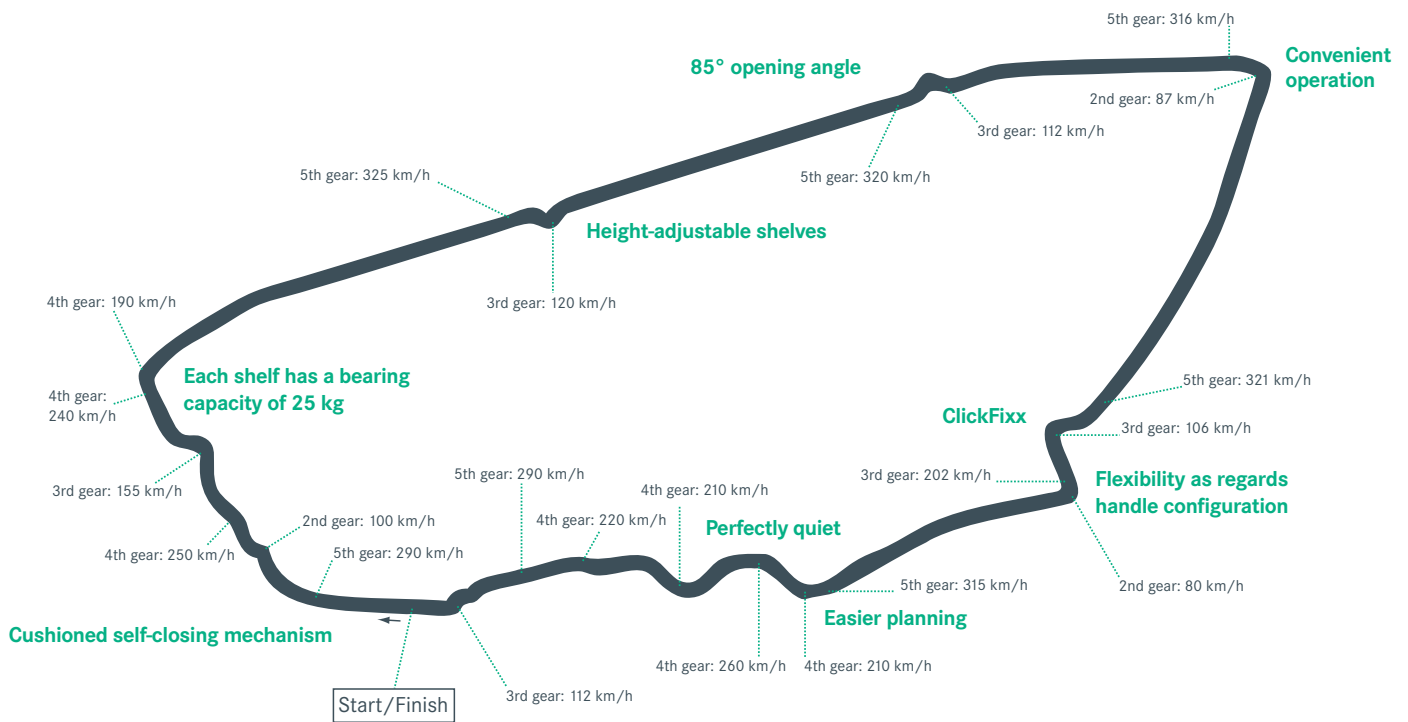

FOLLOWING A LONG LINE OF TRADITION: LeMans II

UNMISTAKEABLE AS REGARDS FORM AND FUNCTION –

And that goes not only for the Le Mans race track itself, but also for the intelligent corner unit solution from Kesseböhmer of the same name. In both cases, efficiency, innovation and emotion are the name of the game.

With new features and innovations, LeMans II is about to build on the already successful track record by taking things to a whole new level. This intelligent corner unit system is setting new standards all over again with unprecedented levels of technical quality and motions that are designed to captivate.

[kesseboehmer.com/lemans](https://www.kesseboehmer.com/lemans)