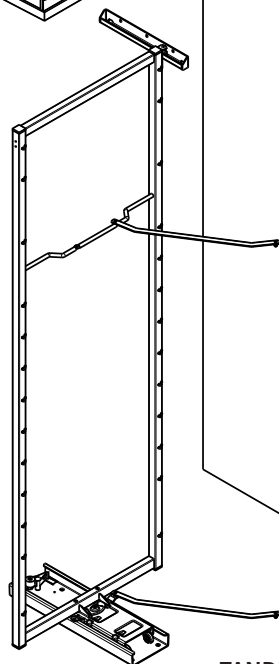

## IDEAL COMBINED WITH A TANDEM PULL-OUT SHELF

**COMBINING THE NEW TANDEM SIDE DOOR SHELF WITH THE EXISTING TANDEM PULL-OUT SHELF IS AN IDEAL SOLUTION.** It creates a complete, modular TANDEM storage solution.

The totally modular system makes it possible for end-users to create a solution that exactly suits their requirements and lifestyle. All the trays are fully height adjustable.

Tray for TANDEM pull-out shelf

TANDEM pull-out frame

Tray for TANDEM side door shelf

TANDEM side door shelf

Connecting brace set

Frame for	Inside	Dimensions (mm)	Product code
<b>TANDEM swivel pull-out</b>	cabinet height:	For cabinet width:	
Mount on right cabinet side panel, for doors attached left or right	1100	450 mm	013430 0102 013430 9966 013430 9846
	1700		013432 0102 013432 9966 013432 9846
Available only with plastic coated surface!	1100	500 mm	013435 0102 013435 9966 013435 9846
Colour code:	1700		013437 0102 013437 9966 013437 9846
Silver 0102 Icewhite 9966 Anthracite 9846	800	600 mm	013449 0102 013449 9966 013449 9846
	1100		013440 0102 013440 9966 013440 9846
Standard with 	1700		013442 0102 013442 9966 013442 9846