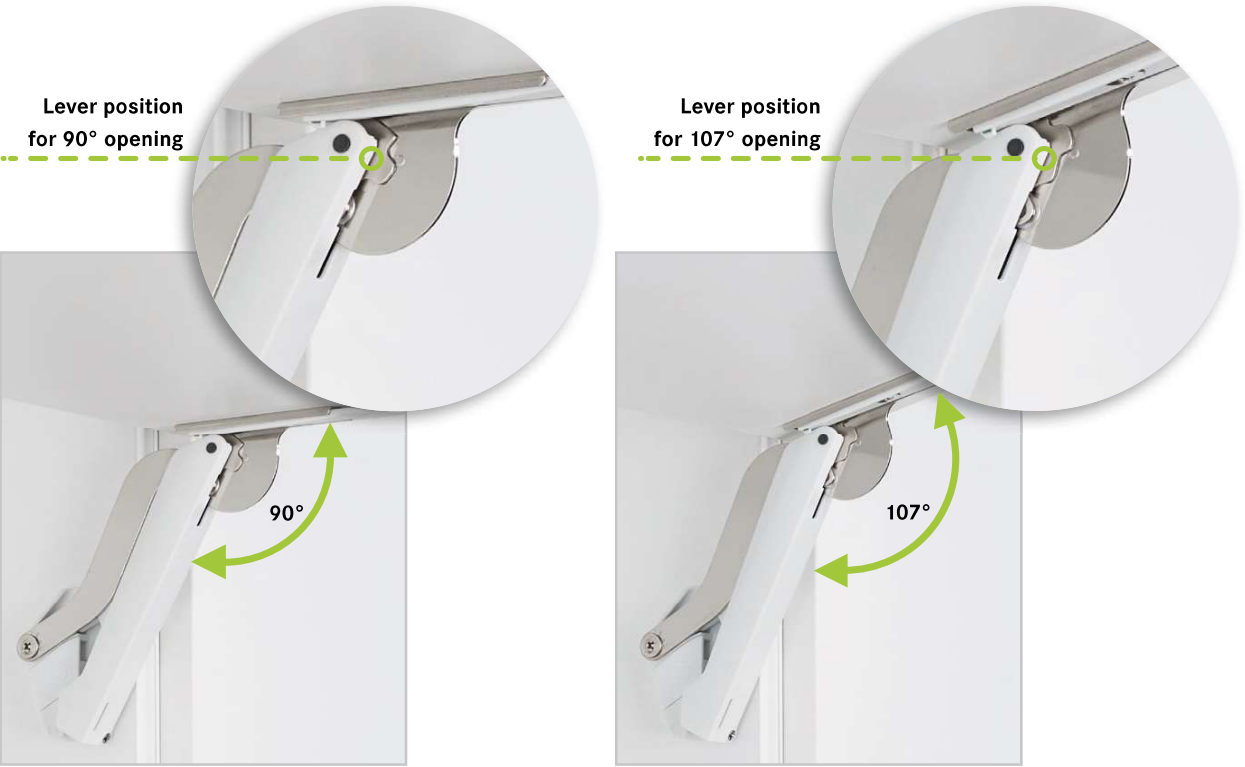

FREEspace

BEAUTIFULLY SMALL - SIMPLY STRONG.
THE SMALL BUT MIGHTY FITTING FOR UNIT FRONTS.

 KESSEBÖHMER

FREEspace

EXTREMELY EASY INSTALLATION
INSIDE THE CARCASE:
JUST ONE SCREW.

Guaranteed to be perfectly positioned: thanks to the positioning pins, the fitting is attached accurately to the side panel and is self-retaining.

Just tighten the pre-installed euro screw - done!

EXTREMELY EASY ASSEMBLY OF THE FRONT PANEL
TOOL-FREE WITH CLICKFIXX.

Guide the front panel into the connecting piece ...

... and push it into the catch mechanism.

ADJUSTMENT – INTUITIVE AND CLEAR.

The only tool you will need for the entire adjustment process is a PZ2 screwdriver.

OPENING ANGLE LIMITER INCLUDED.

Product code

FREEspace set

- 1 fitting, left
- 1 fitting, right
- 2 front connectors with 2 screws each