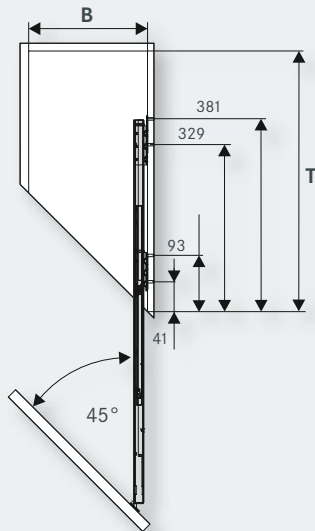

It's surprising how much space there is in the pull-out and how flexibly it can be used.

[kesseboehmer.com/comfort2](https://www.kesseboehmer.com/comfort2)

COMFORT II full-extension, base unit pull-out with 90° front angle

T = clear inside carcass depth: ≥ 496 mm
 B = clear inside carcass width: Basket width + 33 mm

COMFORT II diagonal full-extension, base unit pull-out

Front angle:	45°	52°	55°
T = clear inside carcass depth:	≥ 526 mm	≥ 518 mm	≥ 515 mm
B = clear inside carcass width:	Basket width + 33 mm		

H	X	SH
502 mm	416 mm	≥ 526 mm
566 mm	480 mm	≥ 590 mm
630 mm	544 mm	≥ 654 mm
662 mm	576 mm	≥ 686 mm

Art. no.
015270 **Front connector 90°**
 for base unit pull-out

Front connector
 or diagonal base unit pull-out
 Other front panel angles on request