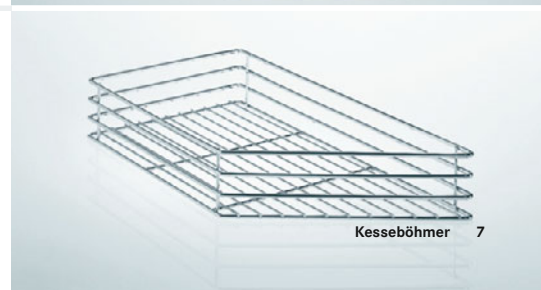

for right opening unit
45° 228 x 470 x 88
52° 228 x 470 x 88
55° 228 x 470 x 88

015071
015053
015073

Hook-on basket metal
for diagonal base unit pull-out

for left opening unit
45° 228 x 467 x 74
52° 228 x 467 x 74
55° 228 x 467 x 74

005070
005052
005045

for right opening unit
45° 228 x 467 x 74
52° 228 x 467 x 74
55° 228 x 467 x 74

005071
005053
005046

TOTALLY PRACTICAL: OPTIONAL SPICE RACK FOR THE 90° PULL-OUT! ON REQUEST COMPLETE WITH SPICE BOXES: