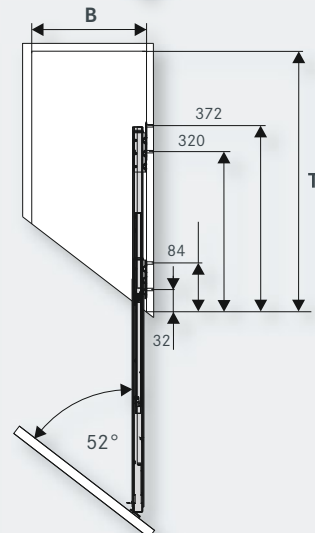

It's surprising how much space there is in the pull-out and how flexibly it can be used.

[kesseboehmer.com/comfort2](https://www.kesseboehmer.com/comfort2)

COMFORT II full-extension, base unit pull-out with 90° front angle

T = clear inside carcass depth: ≥ 496 mm
 B = clear inside carcass width: Basket width + 33 mm

COMFORT II diagonal full-extension, base unit pull-out

Front angle:	45°	52°	55°
T = clear inside carcass depth:	≥ 526 mm	≥ 518 mm	≥ 515 mm
B = clear inside carcass width:	Basket width + 33 mm		

H	X	SH
502 mm	416 mm	≥ 526 mm
566 mm	480 mm	≥ 590 mm
630 mm	544 mm	≥ 654 mm
662 mm	576 mm	≥ 686 mm

Art. no.
015270 **Front connector 90°**
 for base unit pull-out

Front connector
 or diagonal base unit pull-out
 Other front panel angles on request