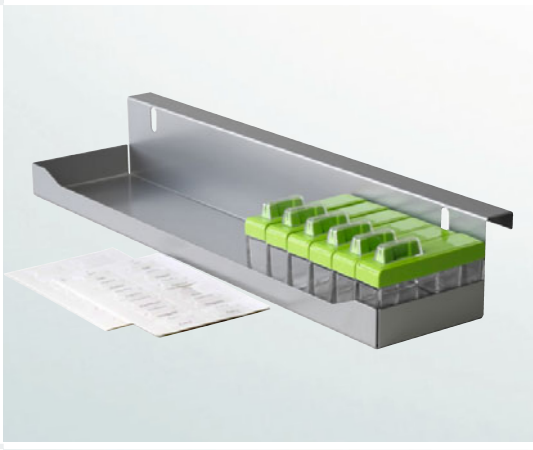

Dimensions (mm) **Art. no.**

WxDxH
479 x 133 x 76 **015277**

Takes up to 18 spice boxes

Storage area:
476 x 103

Spice rack
for COMFORT II base unit pull-out
With 6 spice boxes, green

WxDxH
479 x 133 x 76 **015278**

Including labels – printed and blank
(without spices)

Storage area:
476 x 103

Spice rack
for COMFORT II base unit pull-out
With 6 spice boxes, black

WxDxH
479 x 133 x 76 **025278**

Including labels – printed and blank
(without spices)

Storage area:
476 x 103

Set of spice boxes, plastic, green
for spice rack
6 spice boxes

Per box:
102 x 26 x 69
Volume: 0,075 l **015279**

Including labels – printed and blank
(without spices)

Set of spice boxes, plastic, black
for spice rack
6 spice boxes