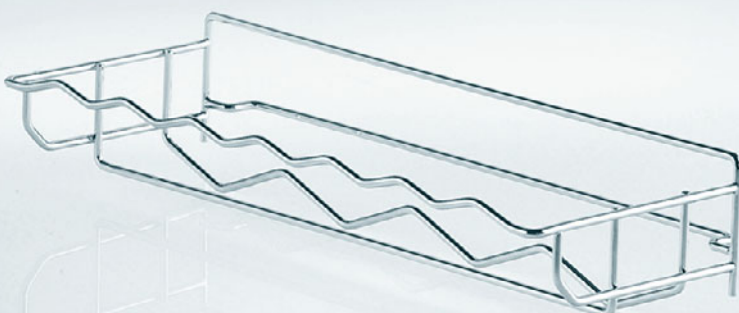

Per box:
102 x 26 x 69
Volume: 0,075 l **025279**

Including labels – printed and blank
(without spices)

Practical and decorative
bottle storage
for the kitchen

One or two bottle racks
can be combined in a COMFORT II
with ARENA trays or metal baskets

Bottle rack
for 30 cm COMFORT base unit pull-out

Art. no.	Dimensions
	WxDxH
005144	210 x 470 x 108

”

THE COMFORT II OFFERS ALL THE BENEFITS OF A SPECIALISED STORAGE UNIT. AND WHERE IT REALLY COUNTS, THE PULL-OUT ADAPTS FLEXIBLY TO INDIVIDUAL REQUIREMENTS. IT'S THE PERFECT STORAGE FOR A WORLD OF SPICES.