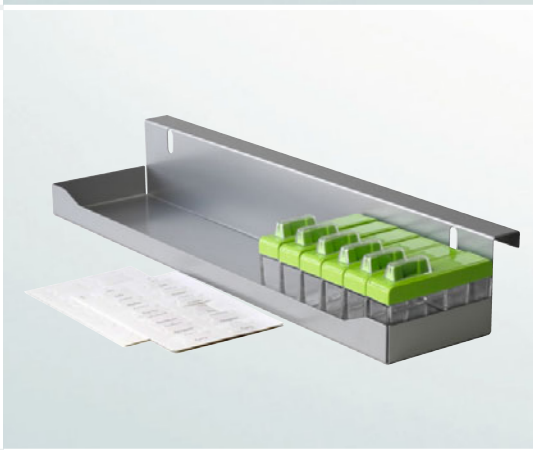

- Practical and attractive – compact, effective and organised
- Including labels – printed and blank
- Finely controlled dispensing in three stages
- Sliding lid opens easily, single-handed

Spice rack
for COMFORT II base unit pull-out

Dimensions (mm) **Art. no.**

WxDxH
479 x 133 x 76 **015277**

Takes up to 18 spice boxes

Storage area:
476 x 103

Spice rack
for COMFORT II base unit pull-out
With 6 spice boxes, green

WxDxH
479 x 133 x 76 **015278**

Including labels – printed and blank
(without spices)

Storage area:
476 x 103

Spice rack
for COMFORT II base unit pull-out
With 6 spice boxes, black

WxDxH
479 x 133 x 76 **025278**

Including labels – printed and blank
(without spices)