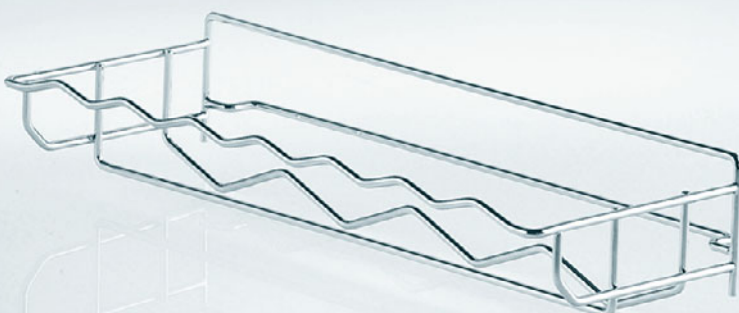

- Practical and attractive – compact, effective and organised
- Including labels – printed and blank
- Finely controlled dispensing in three stages
- Sliding lid opens easily, single-handed

	Dimensions (mm)	Art. no.
<b>Spice rack</b> for COMFORT II base unit pull-out	WxDxH 479 x 133 x 76	<b>015277</b>
Takes up to 18 spice boxes	Storage area: 476 x 103	

Practical and decorative  
bottle storage  
for the kitchen

One or two bottle racks  
can be combined in a COMFORT II  
with ARENA trays or metal baskets

**Bottle rack**  
for 30 cm COMFORT base unit pull-out

Art. no.	Dimensions
	WxDxH
<b>005144</b>	210 x 470 x 108

”

THE COMFORT II OFFERS ALL THE BENEFITS OF A SPECIALISED STORAGE UNIT. AND WHERE IT REALLY COUNTS, THE PULL-OUT ADAPTS FLEXIBLY TO INDIVIDUAL REQUIREMENTS. IT'S THE PERFECT STORAGE FOR A WORLD OF SPICES.