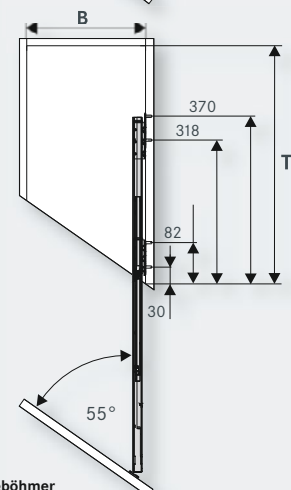

T = clear inside carcass depth:  $\geq 496$  mm  
 B = clear inside carcass width: Basket width + 33 mm

**COMFORT II diagonal full-extension, base unit pull-out**

Front angle:	45°	52°	55°
T = clear inside carcass depth:	$\geq 526$ mm	$\geq 518$ mm	$\geq 515$ mm
B = clear inside carcass width:	Basket width + 33 mm		

H	X	SH
502 mm	416 mm	$\geq 526$ mm
566 mm	480 mm	$\geq 590$ mm
630 mm	544 mm	$\geq 654$ mm
662 mm	576 mm	$\geq 686$ mm

**Art. no.**  
**015270** **Front connector 90°**  
 for base unit pull-out

**Front connector**  
 or diagonal base unit pull-out  
 Other front panel angles on request

Dimensions (mm)

Art. no.

Left opening unit:  
Height: 502  
Height: 566  
Height: 630  
Height: 662

**233929**  
**233931**  
**233933**  
**233935**

Right opening unit:  
Height: 502  
Height: 566  
Height: 630  
Height: 662

for left opening unit  
45° 228 x 470 x 88  
52° 228 x 470 x 88  
55° 228 x 470 x 88

**015070**  
**015052**  
**015072**

for right opening unit  
45° 228 x 470 x 88  
52° 228 x 470 x 88  
55° 228 x 470 x 88