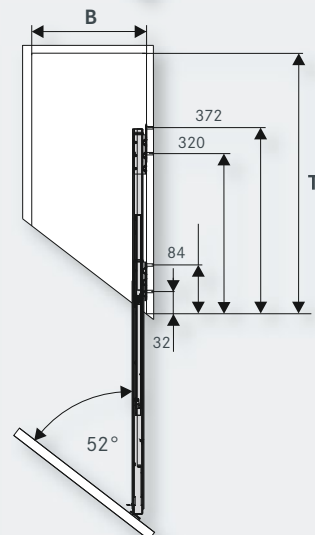

It's surprising how much space there is in the pull-out and how flexibly it can be used.

[kesseboehmer.com/comfort2](https://www.kesseboehmer.com/comfort2)

**COMFORT II full-extension, base unit pull-out with 90° front angle**

T = clear inside carcass depth:  $\geq 496$  mm  
 B = clear inside carcass width: Basket width + 33 mm

**COMFORT II diagonal full-extension, base unit pull-out**

Front angle:	45°	52°	55°
T = clear inside carcass depth:	$\geq 526$ mm	$\geq 518$ mm	$\geq 515$ mm
B = clear inside carcass width:	Basket width + 33 mm		

Dimensions (mm)

Art. no.

Left opening unit:  
Height: 502  
Height: 566  
Height: 630  
Height: 662

**233929**  
**233931**  
**233933**  
**233935**

Right opening unit:  
Height: 502  
Height: 566  
Height: 630  
Height: 662

for left opening unit  
45° 228 x 470 x 88  
52° 228 x 470 x 88  
55° 228 x 470 x 88

**015070**  
**015052**  
**015072**

for right opening unit  
45° 228 x 470 x 88  
52° 228 x 470 x 88  
55° 228 x 470 x 88