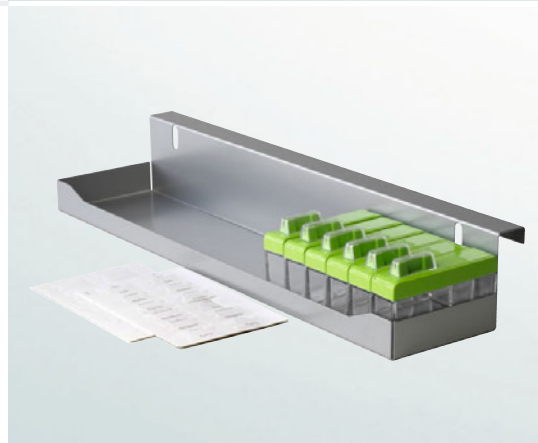

Spice rack for COMFORT II base unit pull-out With 6 spice boxes, green	WxDxH 479 x 133 x 76	015278
Including labels – printed and blank (without spices)	Storage area: 476 x 103