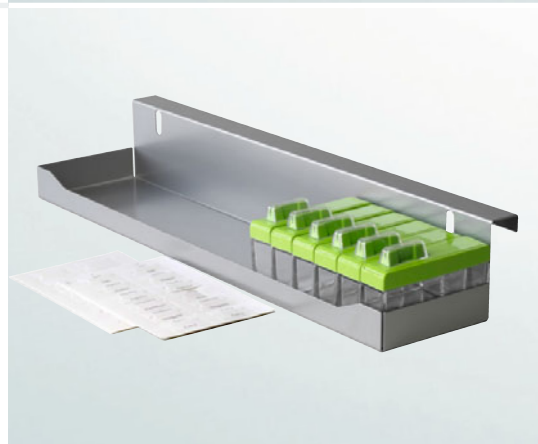

for right opening unit  
45° 228 x 467 x 74  
52° 228 x 467 x 74  
55° 228 x 467 x 74

**005071**  
**005053**  
**005046**

**TOTALLY PRACTICAL: OPTIONAL SPICE RACK  
FOR THE 90° PULL-OUT! ON REQUEST  
COMPLETE WITH SPICE BOXES:**

- Practical and attractive – compact, effective and organised
- Including labels – printed and blank
- Finely controlled dispensing in three stages
- Sliding lid opens easily, single-handed

	Dimensions (mm)	Art. no.
<b>Spice rack</b> for COMFORT II base unit pull-out	WxDxH 479 x 133 x 76	<b>015277</b>
Takes up to 18 spice boxes	Storage area: 476 x 103	

<b>Spice rack</b> for COMFORT II base unit pull-out With 6 spice boxes, green	WxDxH 479 x 133 x 76	<b>015278</b>
Including labels – printed and blank (without spices)	Storage area: 476 x 103	

<b>Spice rack</b> for COMFORT II base unit pull-out With 6 spice boxes, black	WxDxH 479 x 133 x 76	<b>025278</b>
Including labels – printed and blank (without spices)	Storage area: 476 x 103	