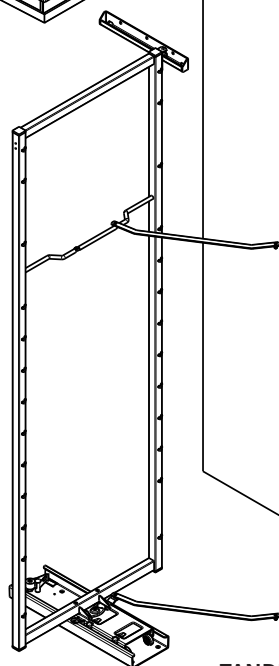

TANDEM side

IDEAL COMBINED WITH A TANDEM PULL-OUT SHELF

COMBINING THE NEW TANDEM SIDE DOOR SHELF WITH THE EXISTING TANDEM PULL-OUT SHELF IS AN IDEAL SOLUTION. It creates a complete, modular TANDEM storage solution.

The totally modular system makes it possible for end-users to create a solution that exactly suits their requirements and lifestyle. All the trays are fully height adjustable.

Tray for TANDEM pull-out shelf

TANDEM pull-out frame

Tray for TANDEM side door shelf

TANDEM side door shelf

Connecting brace set

| Frame for | Inside | Dimensions (mm) | Product code |
|---|-----------------|--------------------|---|
| TANDEM swivel pull-out | cabinet height: | For cabinet width: | |
| Mount on right cabinet side panel, for doors attached left or right | 1100 | 450 mm | 013430 0102 013430 9966 013430 9846 |
| | 1700 | | 013432 0102 013432 9966 013432 9846 |
| Available only with plastic coated surface! | 1100 | 500 mm | 013435 0102 013435 9966 013435 9846 |
| Colour code: | 1700 | | 013437 0102 013437 9966 013437 9846 |
| Silver 0102 Icewhite 9966 Anthracite 9846 | | | |
| | 800 | 600 mm | 013449 0102 013449 9966 013449 9846 |
| | 1100 | | 013440 0102 013440 9966 013440 9846 |
| | 1700 | | 013442 0102 013442 9966 013442 9846 |