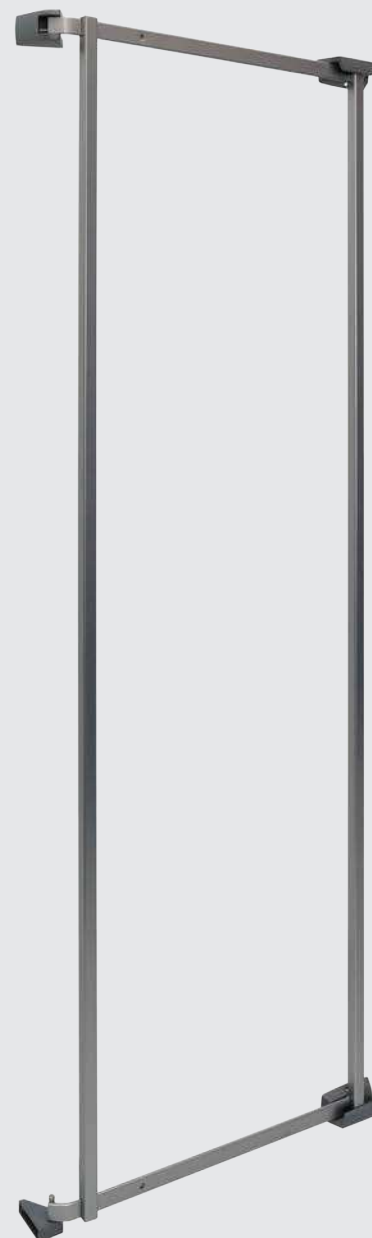

TANDEM side

MODULAR STORAGE FITTING
FOR TOTAL FLEXIBILITY

 KESSEBÖHMER

TANDEM side

100% MODULAR

 KESSEBÖHMER

THE NEW TANDEM SIDE DOOR SHELF IS A KEY ELEMENT IN A NEW BUILDING BLOCK SYSTEM THAT CREATES ULTRA-FLEXIBLE STORAGE FITTINGS. A wide choice of modules and different Kesseböhmer products can be combined to create custom storage fittings from standard components. The resulting fittings will exactly match customer requirements – both in value and in functionality.

Fitting set TANDEM side door shelf

consisting of:

1 frame

Mounting plates

Plastic covers for mounting plates

| Inside cabinet height (mm) | For cabinet width | Product code | Product code | Product code |
|----------------------------|-------------------|--------------|--------------|--------------|
| | | Icewhite | Silver | Anthracite |
| 600 | 450 mm | 260262 9966 | 260262 0102 | 260262 9846 |
| 800 | | 260265 9966 | 260265 0102 | 260265 9846 |
| 1100 | | 260268 9966 | 260268 0102 | 260268 9846 |
| 1700 | | 260271 9966 | 260271 0102 | 260271 9846 |
| 600 | 500 mm | 260263 9966 | 260263 0102 | 260263 9846 |
| 800 | | 260266 9966 | 260266 0102 | 260266 9846 |
| 1100 | | 260269 9966 | 260269 0102 | 260269 9846 |
| 1700 | | 260272 9966 | 260272 0102 | 260272 9846 |
| 600 | 600 mm | 260264 9966 | 260264 0102 | 260264 9846 |
| 800 | | 260267 9966 | 260267 0102 | 260267 9846 |
| 1100 | | 260270 9966 | 260270 0102 | 260270 9846 |
| 1700 | | 260273 9966 | 260273 0102 | 260273 9846 |

TANDEM side

IDEAL COMBINED WITH A TANDEM PULL-OUT SHELF

COMBINING THE NEW TANDEM SIDE DOOR SHELF WITH THE EXISTING TANDEM PULL-OUT SHELF IS AN IDEAL SOLUTION. It creates a complete, modular TANDEM storage solution.