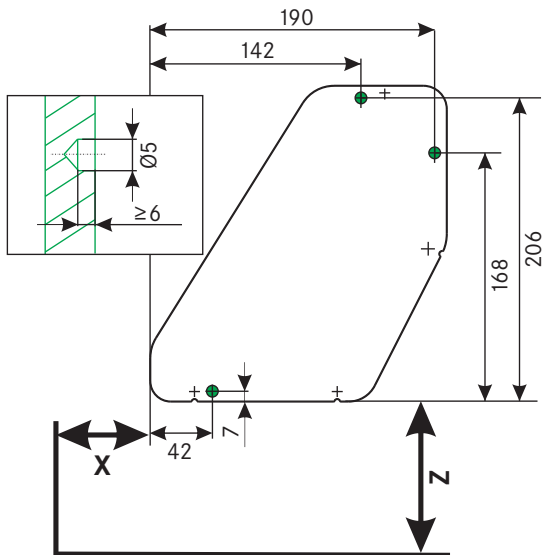

## iMove set single tray

Including fixings:

8 x wood screws 4.5 x 50 mm

1 x drilling template

including side cover caps

Silver	0102	Chipboard decor grey	0316
Brilliant white	9966	Chipboard decor ice white	0343
Satin gold	0103	Chipboard decor gold green	0347
Anthracite	9846	Chipboard decor Anthracite	0342

Carcass width (mm)	Clear inside carcass width (mm)	Dimensions (mm) B x D x H	Art. no.
500	462-468	465 x 267 x 380	<b>02 1700</b>
600	562-568	565 x 267 x 380	<b>02 1702</b>
800	762-768	765 x 267 x 380	<b>02 1704</b>
900	862-868	865 x 267 x 380	<b>02 1706</b>

Dimensions in mm

Drilling pattern for positioning tabs

Drilling pattern for euro screws

Carcass width (mm)	Clear inside carcass width (mm)	Dimensions (mm) B x D x H	Art. no.
500	462-468	465 x 267 x 565	02 1710
600	562-568	565 x 267 x 565	02 1712