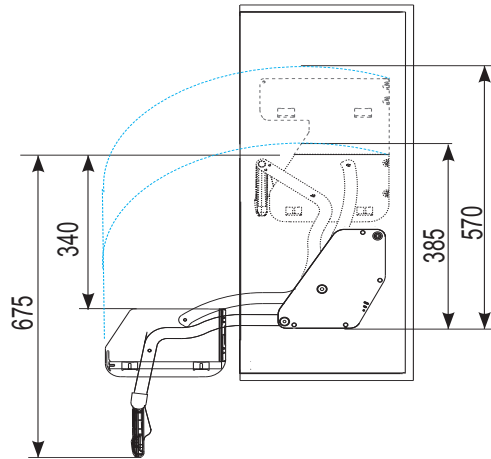

There's easy operation, more reachable storage, a clearer view, fast access. The innovative iMove pull-down transforms a conventional wall unit into an ergonomic storage system with big user benefits. The iMove and its contents are pulled downwards and outwards in one easy movement. And the iMove combines practical benefits with a brilliantly stylish design.

Dimensions in mm

$Y \geq 295 \Rightarrow X=82$

Drilling pattern for positioning tabs

Drilling pattern for euro screws

Carcass width (mm)	Clear inside carcass width (mm)	Dimensions (mm) B x D x H	Art. no.
500	462-468	465 x 267 x 380	<b>02 1700</b>
600	562-568	565 x 267 x 380	<b>02 1702</b>
800	762-768	765 x 267 x 380	<b>02 1704</b>
900	862-868	865 x 267 x 380	<b>02 1706</b>

Carcass width (mm)	Clear inside carcass width (mm)	Dimensions (mm) B x D x H	Art. no.
500	462-468	465 x 267 x 565	02 1710
600	562-568	565 x 267 x 565	02 1712