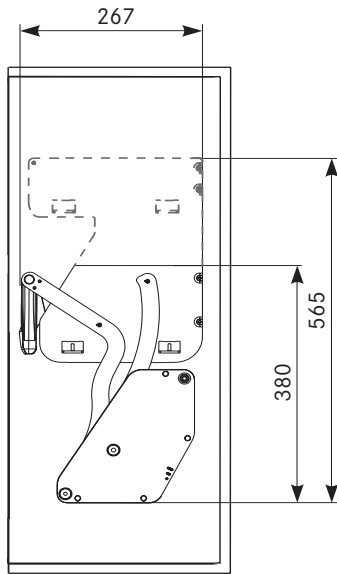

Dimensions in mm

$Y \geq 295 \Rightarrow X=82$

Drilling pattern for positioning tabs

Drilling pattern for euro screws

Carcass width (mm)	Clear inside carcass width (mm)	Dimensions (mm) B x D x H	Art. no.
500	462-468	465 x 267 x 380	<b>02 1700</b>
600	562-568	565 x 267 x 380	<b>02 1702</b>
800	762-768	765 x 267 x 380	<b>02 1704</b>
900	862-868	865 x 267 x 380	<b>02 1706</b>

Dimensions in mm

Drilling pattern for positioning tabs

Drilling pattern for euro screws

Carcass width (mm)	Clear inside carcass width (mm)	Dimensions (mm) B x D x H	Art. no.
500	462-468	465 x 267 x 565	02 1710
600	562-568	565 x 267 x 565	02 1712