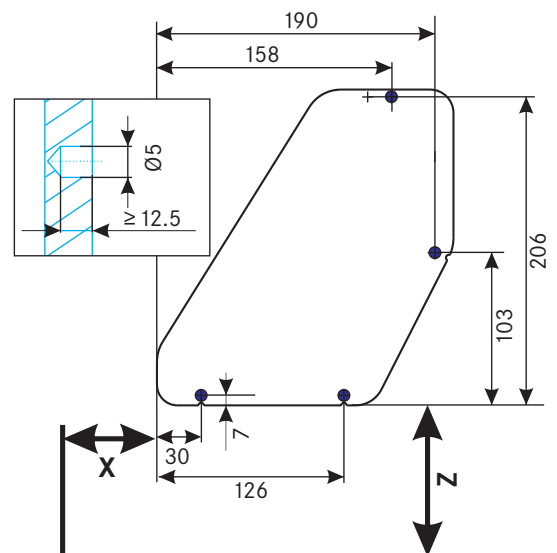

Dimensions in mm

$Y \geq 295 \Rightarrow X=82$

Drilling pattern for positioning tabs

Drilling pattern for euro screws

## Installation situation

Dimensions (mm)	Hinged door	Hinged door	FREEfold	Blum Aventos HF
Hinge protrusion	< 25	> 25	–	–
Installation height, hinge	65	65	–	–
Installation depth, iMove	57	57	82	82
Installation height, iMove	25	80	25	25
Clear inside depth, carcass	270	270	295	295
Minimum height, carcass*	520	580	650	650

Carcass width (mm)	Clear inside carcass width (mm)	Dimensions (mm) B x D x H	Art. no.
500	462-468	465 x 267 x 380	<b>02 1700</b>
600	562-568	565 x 267 x 380	<b>02 1702</b>
800	762-768	765 x 267 x 380	<b>02 1704</b>
900	862-868	865 x 267 x 380	<b>02 1706</b>

Carcass width (mm)	Clear inside carcass width (mm)	Dimensions (mm) B x D x H	Art. no.
500	462-468	465 x 267 x 565	02 1710
600	562-568	565 x 267 x 565	02 1712