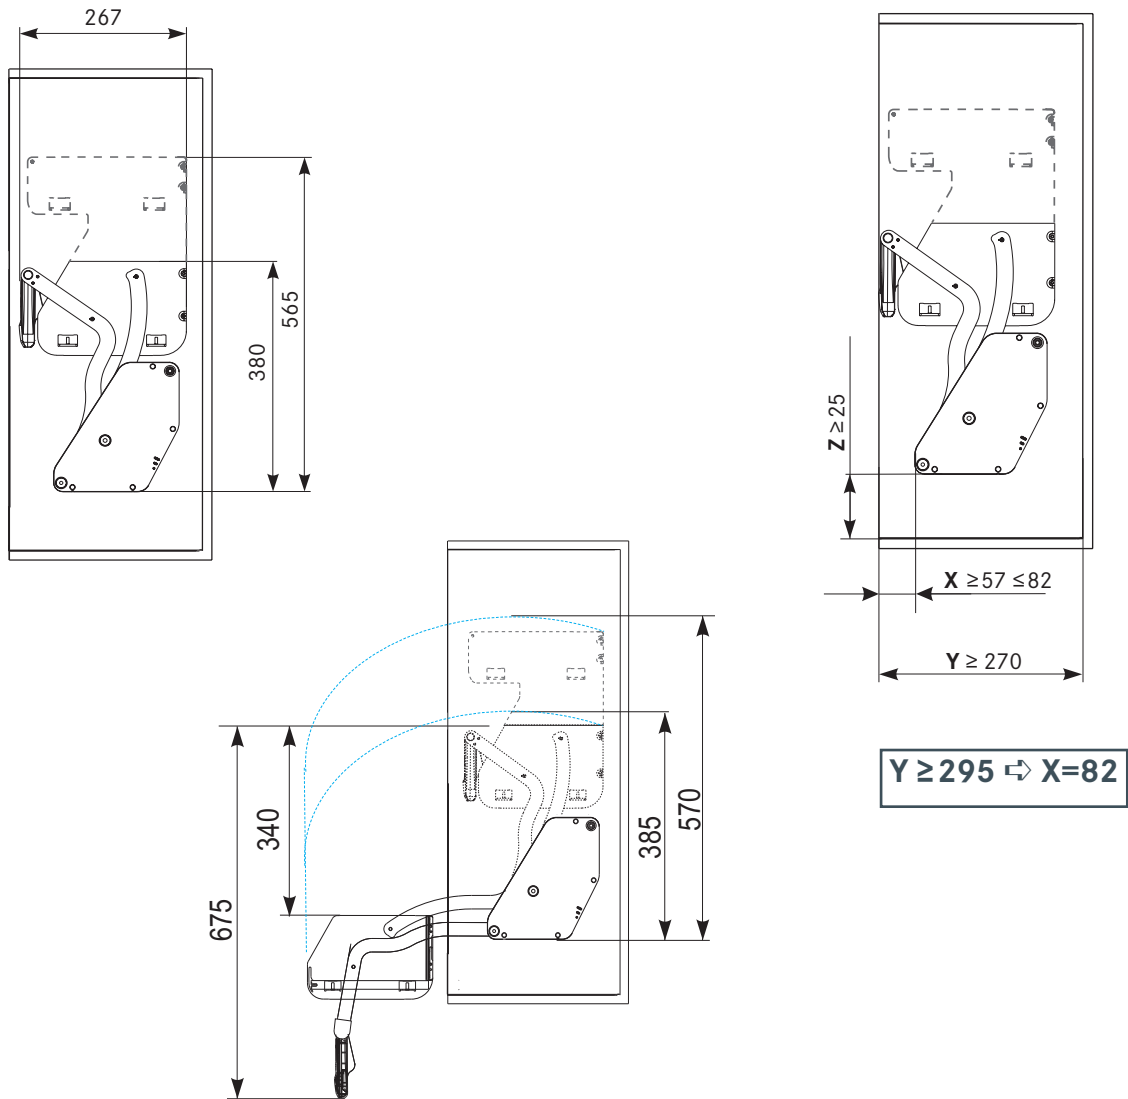

## iMove set single tray

Including fixings:

8 x wood screws 4.5 x 50 mm

1 x drilling template

including side cover caps

Silver	0102	Chipboard decor grey	0316
Brilliant white	9966	Chipboard decor ice white	0343
Satin gold	0103	Chipboard decor gold green	0347
Anthracite	9846	Chipboard decor Anthracite	0342

Carcass width (mm)	Clear inside carcass width (mm)	Dimensions (mm) B x D x H	Art. no.
500	462-468	465 x 267 x 380	<b>02 1700</b>
600	562-568	565 x 267 x 380	<b>02 1702</b>
800	762-768	765 x 267 x 380	<b>02 1704</b>
900	862-868	865 x 267 x 380	<b>02 1706</b>

Dimensions in mm

Drilling pattern for positioning tabs

Drilling pattern for euro screws

Carcass width (mm)	Clear inside carcass width (mm)	Dimensions (mm) B x D x H	Art. no.
500	462-468	465 x 267 x 565	02 1710
600	562-568	565 x 267 x 565	02 1712