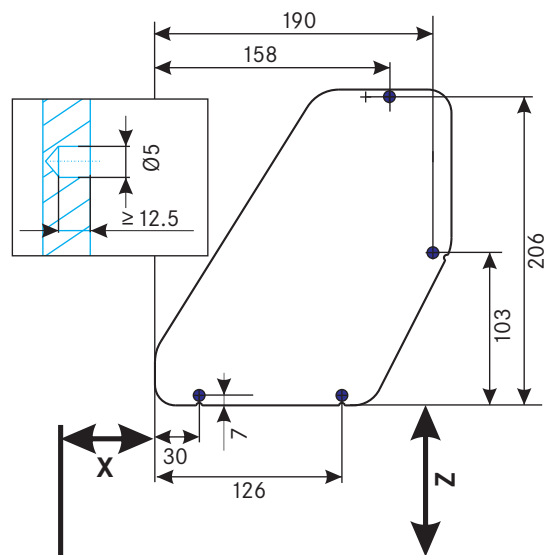

Dimensions in mm

$Y \geq 295 \Rightarrow X=82$

Drilling pattern for positioning tabs

Drilling pattern for euro screws

Carcass width (mm)	Clear inside carcass width (mm)	Dimensions (mm) B x D x H	Art. no.
500	462-468	465 x 267 x 380	<b>02 1700</b>
600	562-568	565 x 267 x 380	<b>02 1702</b>
800	762-768	765 x 267 x 380	<b>02 1704</b>
900	862-868	865 x 267 x 380	<b>02 1706</b>

Dimensions in mm

Drilling pattern for positioning tabs

Drilling pattern for euro screws

Carcass width (mm)	Clear inside carcass width (mm)	Dimensions (mm) B x D x H	Art. no.
500	462-468	465 x 267 x 565	02 1710
600	562-568	565 x 267 x 565	02 1712