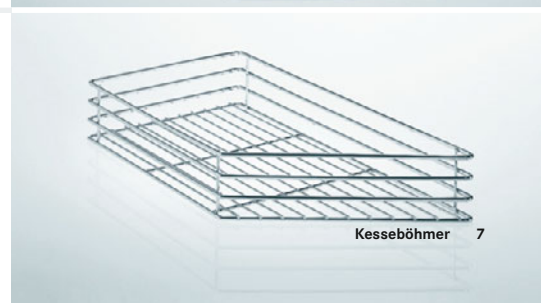

55° 228 x 467 x 74

**005045**

for right opening unit

45° 228 x 467 x 74

**005071**

52° 228 x 467 x 74

**005053**

55° 228 x 467 x 74

**005046**

**TOTALLY PRACTICAL: OPTIONAL SPICE RACK  
FOR THE 90° PULL-OUT! ON REQUEST  
COMPLETE WITH SPICE BOXES:**

- Practical and attractive – compact, effective and organised
- Including labels – printed and blank
- Finely controlled dispensing in three stages
- Sliding lid opens easily, single-handed