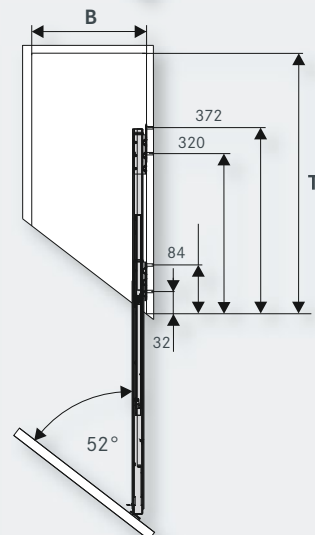

It's surprising how much space there is in the pull-out and how flexibly it can be used.

[kesseboehmer.com/comfort2](https://www.kesseboehmer.com/comfort2)

**COMFORT II full-extension, base unit pull-out with 90° front angle**

T = clear inside carcass depth:  $\geq 496$  mm  
 B = clear inside carcass width: Basket width + 33 mm

**COMFORT II diagonal full-extension, base unit pull-out**

Front angle:	45°	52°	55°
T = clear inside carcass depth:	$\geq 526$ mm	$\geq 518$ mm	$\geq 515$ mm
B = clear inside carcass width:	Basket width + 33 mm		

Dimensions (mm)

Art. no.

Left opening unit:

Height: 502

**233929**

Height: 566

**233931**

Height: 630

55° 228 x 467 x 74

**005045**

for right opening unit

45° 228 x 467 x 74

**005071**

52° 228 x 467 x 74

**005053**

55° 228 x 467 x 74