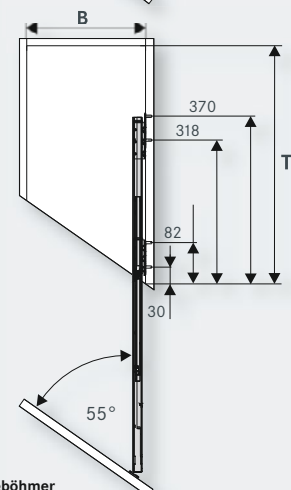

T = clear inside carcass depth:  $\geq 496$  mm  
 B = clear inside carcass width: Basket width + 33 mm

**COMFORT II diagonal full-extension, base unit pull-out**

Front angle:	45°	52°	55°
T = clear inside carcass depth:	$\geq 526$ mm	$\geq 518$ mm	$\geq 515$ mm
B = clear inside carcass width:	Basket width + 33 mm		

H	X	SH
502 mm	416 mm	$\geq 526$ mm
566 mm	480 mm	$\geq 590$ mm
630 mm	544 mm	$\geq 654$ mm
662 mm	576 mm	$\geq 686$ mm

**Art. no.**  
**015270** **Front connector 90°**  
 for base unit pull-out

**Front connector**  
 or diagonal base unit pull-out  
 Other front panel angles on request

Dimensions (mm)

Art. no.

Left opening unit:

Height: 502

**233929**

Height: 566

**233931**

Height: 630

55° 228 x 467 x 74

**005045**

for right opening unit

45° 228 x 467 x 74

**005071**

52° 228 x 467 x 74

**005053**

55° 228 x 467 x 74