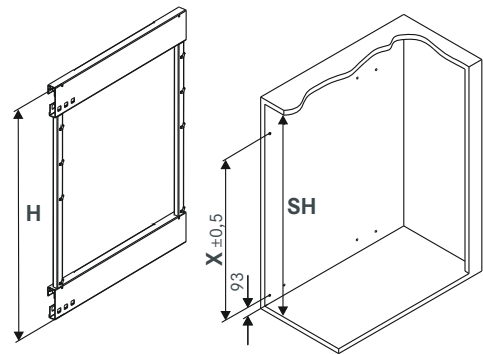

It's surprising how much space there is in the pull-out and how flexibly it can be used.

[kesseboehmer.com/comfort2](https://www.kesseboehmer.com/comfort2)

**COMFORT II full-extension, base unit pull-out with 90° front angle**

T = clear inside carcass depth:  $\geq 496$  mm  
 B = clear inside carcass width: Basket width + 33 mm

**COMFORT II diagonal full-extension, base unit pull-out**

Front angle:	45°	52°	55°
T = clear inside carcass depth:	$\geq 526$ mm	$\geq 518$ mm	$\geq 515$ mm
B = clear inside carcass width:	Basket width + 33 mm		

H	X	SH
502 mm	416 mm	$\geq 526$ mm
566 mm	480 mm	$\geq 590$ mm
630 mm	544 mm	$\geq 654$ mm
662 mm	576 mm	$\geq 686$ mm

**Art. no.**  
**015270** **Front connector 90°**  
 for base unit pull-out

**Front connector**  
 or diagonal base unit pull-out  
 Other front panel angles on request

Dimensions (mm)

Art. no.

Left opening unit:

Height: 502

**233929**

Height: 566

**233931**

Height: 630