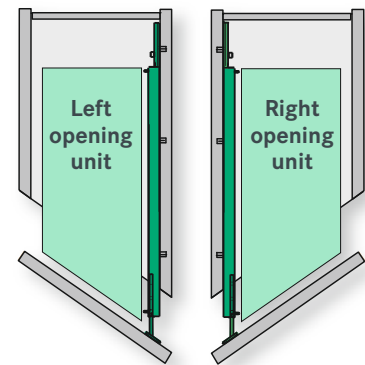

Kesseböhmer has added the option of a spice rack to its tried-and-tested COMFORT pull-out. The spice rack is the perfect add-on for the COMFORT concept. The spice rack is made of a single piece of shaped, powder-coated metal. It was designed to be as deep as possible, but still allow a clear view and easy access to vinegars and oils and other items stored in the lower trays. It offers an amazing amount of storage space to take a lot of spice jars.

It's surprising how much space there is in the pull-out and how flexibly it can be used.

[kesseboehmer.com/comfort2](https://www.kesseboehmer.com/comfort2)

**COMFORT II full-extension, base unit pull-out with 90° front angle**

T = clear inside carcass depth:  $\geq 496$  mm  
 B = clear inside carcass width: Basket width + 33 mm

**COMFORT II diagonal full-extension, base unit pull-out**

Front angle:	45°	52°	55°
T = clear inside carcass depth:	$\geq 526$ mm	$\geq 518$ mm	$\geq 515$ mm
B = clear inside carcass width:	Basket width + 33 mm		