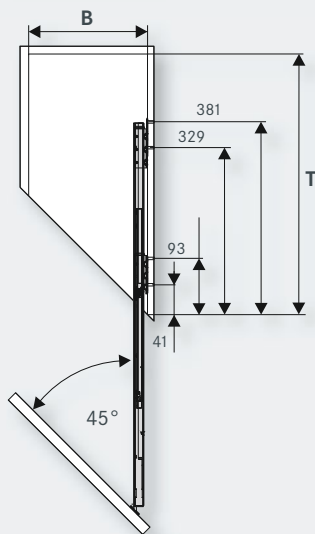

It's surprising how much space there is in the pull-out and how flexibly it can be used.

[kesseboehmer.com/comfort2](https://www.kesseboehmer.com/comfort2)

**COMFORT II full-extension, base unit pull-out with 90° front angle**

T = clear inside carcass depth:  $\geq 496$  mm  
 B = clear inside carcass width: Basket width + 33 mm

**COMFORT II diagonal full-extension, base unit pull-out**

Front angle:	45°	52°	55°
T = clear inside carcass depth:	$\geq 526$ mm	$\geq 518$ mm	$\geq 515$ mm
B = clear inside carcass width:	Basket width + 33 mm		

Dimensions (mm)

Art. no.

Left opening unit:

Height: 502

**233929**

Height: 566

**233931**

Height: 630

55° 228 x 467 x 74

**005045**

for right opening unit

45° 228 x 467 x 74

**005071**

52° 228 x 467 x 74

**005053**

55° 228 x 467 x 74