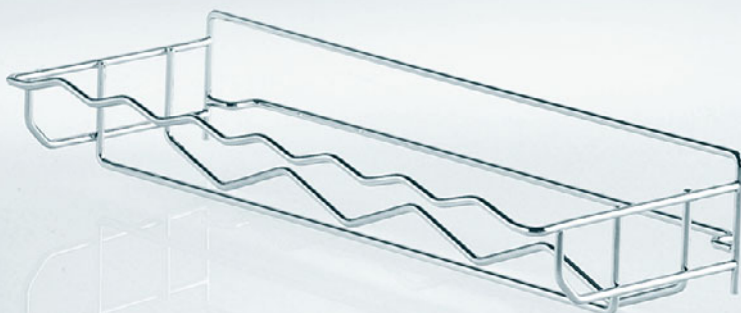

Bottle rack
for 30 cm COMFORT base unit pull-out

Art. no.	Dimensions
	WxDxH
005144	210 x 470 x 108