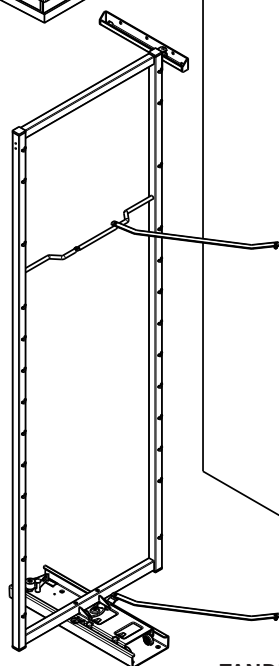

TANDEM side

IDEAL COMBINED WITH A TANDEM PULL-OUT SHELF

COMBINING THE NEW TANDEM SIDE DOOR SHELF WITH THE EXISTING TANDEM PULL-OUT SHELF IS AN IDEAL SOLUTION. It creates a complete, modular TANDEM storage solution.

The totally modular system makes it possible for end-users to create a solution that exactly suits their requirements and lifestyle. All the trays are fully height adjustable.

Tray for TANDEM pull-out shelf

TANDEM pull-out frame

Tray for TANDEM side door shelf

TANDEM side door shelf

Connecting brace set

Frame for	Inside	Dimensions (mm)	Product code
TANDEM swivel pull-out	cabinet height:	For cabinet width:	
Mount on right cabinet side panel,	1100	450 mm	013430 0102
for doors attached left or right	1700		013430 9966
			013430 9846
			013432 0102
			013432 9966
			013432 9846
Available only with plastic coated surface!	1100	500 mm	013435 0102
			013435 9966
			013435 9846
Colour code:	1700		013437 0102
Silver 0102			013437 9966
Icewhite 9966			013437 9846
Anthracite 9846			013449 0102
	800	600 mm	013449 9966
			013449 9846
	1100		013440 0102
			013440 9966
			013440 9846
Standard with	1700		013442 0102
			013442 9966
Damping			013442 9846