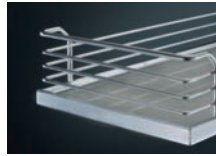

ARENA^{plus}
Anti-slip coating

ARENA classic
Chrome/Grey

ARENA classic
Silver/Icewhite

ARENA classic
Silver/Grey

PU

Cabinet
width

260286 0005	260288 0102	260286 0102	2	450 mm
260287 0005	260289 0102	260287 0102	3	450 mm
260290 0005	260292 0102	260290 0102	2	500 mm
260291 0005	260293 0102	260291 0102	3	500 mm
260294 0005	260296 0102	260294 0102	2	600 mm
260295 0005	260297 0102	260295 0102	3	600 mm

ARENA^{plus}
Anti-slip coating

ARENA classic
Chrome/Grey

ARENA classic
Silver/Icewhite

ARENA classic
Silver/Grey

PU

Cabinet
width