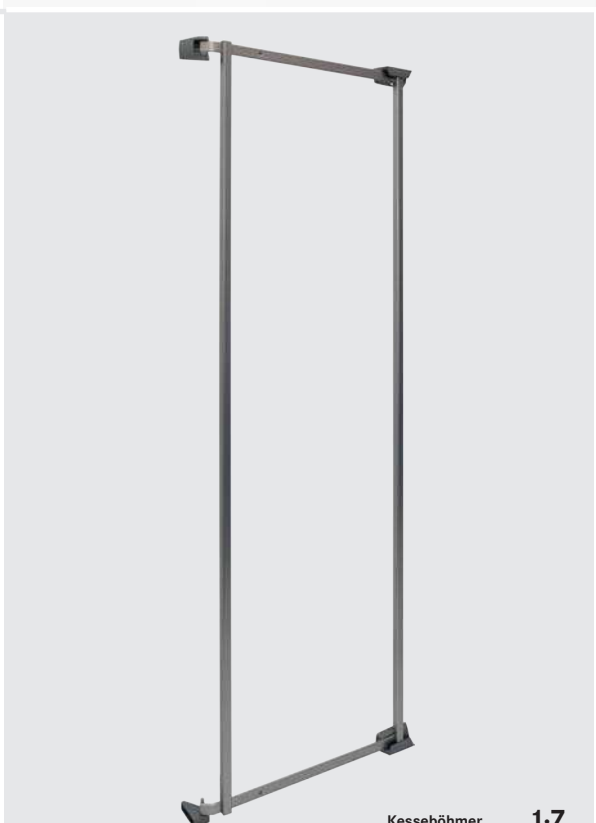

Fitting set TANDEM side door shelf	Cabinet inside height	For cabinet width:	Product code
consisting of:	1100	450	260268 0102
			260268 9966
			260268 9846
1 frame	1700		260271 0102
Mounting plates			260271 9966
Plastic covers for mounting plates			260271 9846
	1100	500 mm	260269 0102
			260269 9966
			260269 9846
Colour code:	1700		260272 0102
Silver 0102			260272 9966
Icewhite 9966			260272 9846
Anthracite 9846			260267 0102
	800	600 mm	260267 9966
			260267 9846
	1100		260270 0102
			260270 9966
			260270 9846
	1700		260273 0102
			260273 9966
			260273 9846