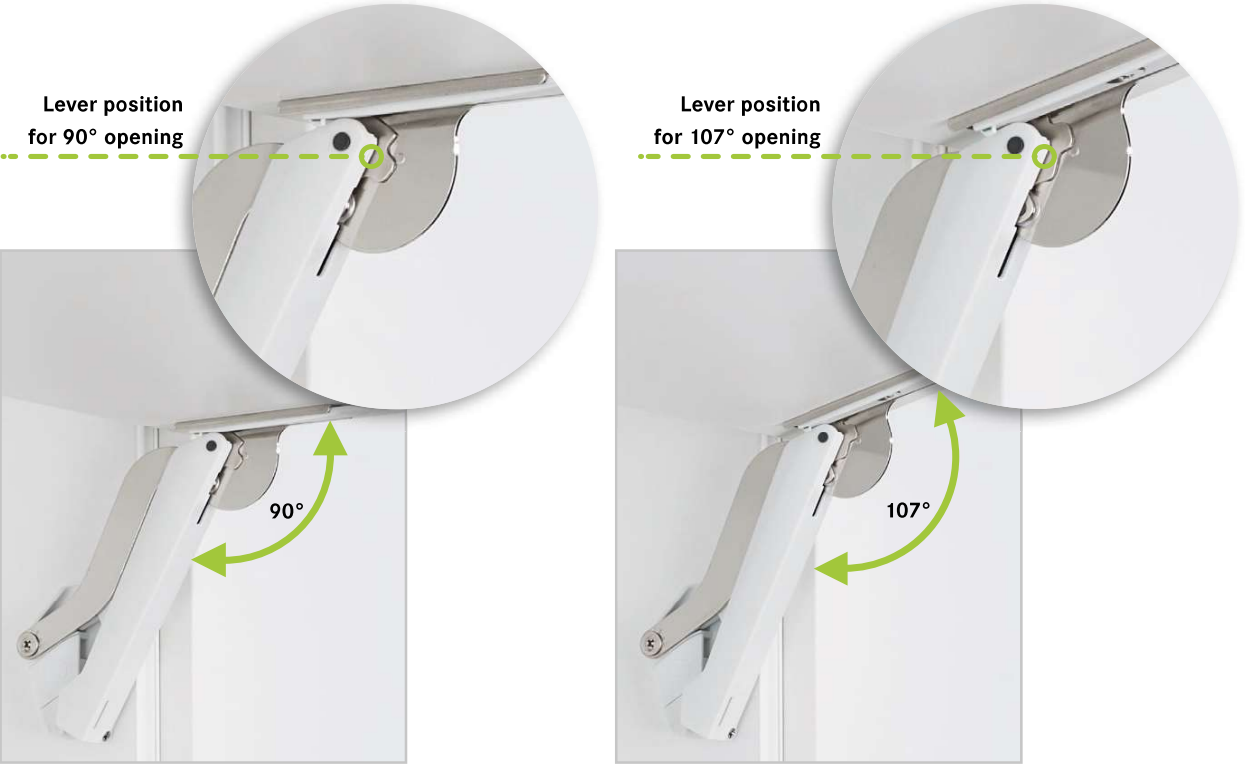

FREEspace

BEAUTIFULLY SMALL - SIMPLY STRONG.
THE SMALL BUT MIGHTY FITTING FOR UNIT FRONTS.

FREEspace

EXTREMELY EASY INSTALLATION
INSIDE THE CARCASE:
JUST ONE SCREW.

Guaranteed to be perfectly positioned: thanks to the positioning pins, the fitting is attached accurately to the side panel and is self-retaining.

Just tighten the pre-installed euro screw - done!

EXTREMELY EASY ASSEMBLY OF THE FRONT PANEL
TOOL-FREE WITH CLICKFIXX.

Guide the front panel into the connecting piece ...

... and push it into the catch mechanism.

ADJUSTMENT – INTUITIVE AND CLEAR.

The only tool you will need for the entire adjustment process is a PZ2 screwdriver.

OPENING ANGLE LIMITER INCLUDED.

Product code

FREEspace set

- 1 fitting, left
- 1 fitting, right
- 2 front connectors with 2 screws each