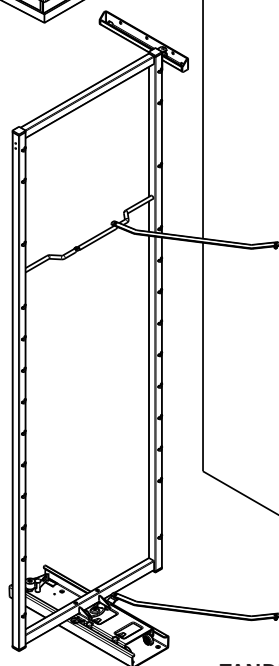

TANDEM side

IDEAL COMBINED WITH A TANDEM PULL-OUT SHELF

COMBINING THE NEW TANDEM SIDE DOOR SHELF WITH THE EXISTING TANDEM PULL-OUT SHELF IS AN IDEAL SOLUTION. It creates a complete, modular TANDEM storage solution.

The totally modular system makes it possible for end-users to create a solution that exactly suits their requirements and lifestyle. All the trays are fully height adjustable.

Tray for TANDEM pull-out shelf

TANDEM pull-out frame

Tray for TANDEM side door shelf

TANDEM side door shelf

Connecting brace set

| Frame for | Inside | Dimensions (mm) | Product code |
|---|-----------------|--------------------|---|
| TANDEM swivel pull-out | cabinet height: | For cabinet width: | |
| Mount on right cabinet side panel, for doors attached left or right | 1100 | 450 mm | 013430 0102 013430 9966 013430 9846 |
| | 1700 | | 013432 0102 013432 9966 013432 9846 |
| Available only with plastic coated surface! | 1100 | 500 mm | 013435 0102 013435 9966 013435 9846 |
| Colour code: | 1700 | | 013437 0102 013437 9966 013437 9846 |
| Silver 0102 Icewhite 9966 Anthracite 9846 | | | |
| | 800 | 600 mm | 013449 0102 013449 9966 013449 9846 |
| | 1100 | | 013440 0102 013440 9966 013440 9846 |
| Standard with | 1700 | | 013442 0102 013442 9966 013442 9846 |
|  | | | |