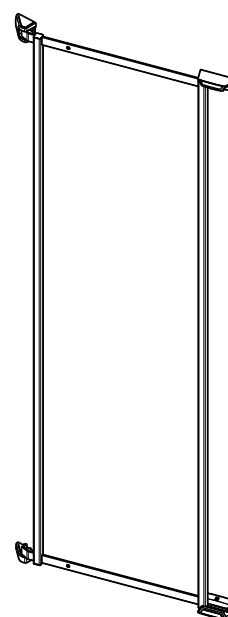

Fitting set TANDEM side door shelf

consisting of:

1 frame

Mounting plates

Plastic covers for mounting plates

Inside cabinet height (mm)	For cabinet width	Product code	Product code	Product code
		Icewhite	Silver	Anthracite
600	450 mm	260262 9966	260262 0102	260262 9846
800		260265 9966	260265 0102	260265 9846
1100		260268 9966	260268 0102	260268 9846
1700		260271 9966	260271 0102	260271 9846
600	500 mm	260263 9966	260263 0102	260263 9846
800		260266 9966	260266 0102	260266 9846
1100		260269 9966	260269 0102	260269 9846
1700		260272 9966	260272 0102	260272 9846
600	600 mm	260264 9966	260264 0102	260264 9846
800		260267 9966	260267 0102	260267 9846
1100		260270 9966	260270 0102	260270 9846
1700		260273 9966	260273 0102	260273 9846

TANDEM side

IDEAL COMBINED WITH A TANDEM PULL-OUT SHELF

COMBINING THE NEW TANDEM SIDE DOOR SHELF WITH THE EXISTING TANDEM PULL-OUT SHELF IS AN IDEAL SOLUTION. It creates a complete, modular TANDEM storage solution.

The totally modular system makes it possible for end-users to create a solution that exactly suits their requirements and lifestyle. All the trays are fully height adjustable.

Tray for TANDEM pull-out shelf

TANDEM pull-out frame

Tray for TANDEM side door shelf

TANDEM side door shelf

Connecting brace set

Frame for	Inside	Dimensions (mm)	Product code
TANDEM swivel pull-out	cabinet height:	For cabinet width:	
Mount on right cabinet side panel, for doors attached left or right	1100	450 mm	013430 0102 013430 9966 013430 9846
	1700		013432 0102 013432 9966 013432 9846
Available only with plastic coated surface!	1100	500 mm	013435 0102 013435 9966 013435 9846
Colour code:	1700		013437 0102 013437 9966 013437 9846
Silver 0102 Icewhite 9966 Anthracite 9846			
	800	600 mm	013449 0102 013449 9966 013449 9846
	1100		013440 0102 013440 9966 013440 9846
	1700		013442 0102 013442 9966 013442 9846