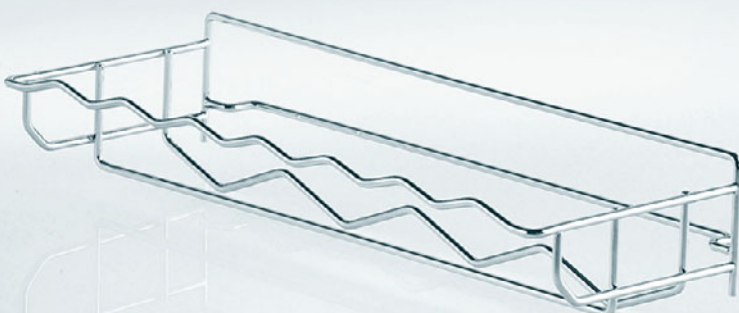

Practical and decorative
bottle storage
for the kitchen

One or two bottle racks
can be combined in a COMFORT II
with ARENA trays or metal baskets

Bottle rack
for 30 cm COMFORT base unit pull-out

Art. no.	Dimensions
	WxDxH
005144	210 x 470 x 108