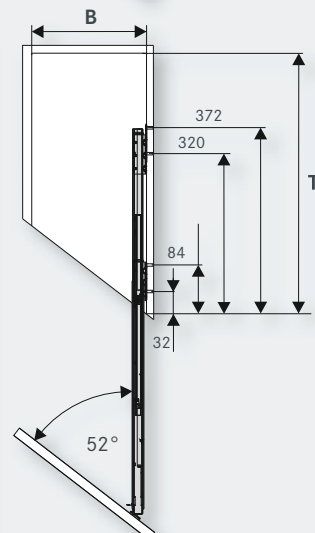

It's surprising how much space there is in the pull-out and how flexibly it can be used.

[kesseboehmer.com/comfort2](https://www.kesseboehmer.com/comfort2)

**COMFORT II full-extension, base unit pull-out with 90° front angle**

T = clear inside carcass depth:  $\geq 496$  mm  
 B = clear inside carcass width: Basket width + 33 mm

**COMFORT II diagonal full-extension, base unit pull-out**

Front angle:	45°	52°	55°
T = clear inside carcass depth:	$\geq 526$ mm	$\geq 518$ mm	$\geq 515$ mm
B = clear inside carcass width:	Basket width + 33 mm		

H	X	SH
502 mm	416 mm	$\geq 526$ mm
566 mm	480 mm	$\geq 590$ mm
630 mm	544 mm	$\geq 654$ mm
662 mm	576 mm	$\geq 686$ mm

**Art. no.**  
**015270** **Front connector 90°**  
 for base unit pull-out

**Front connector**  
 or diagonal base unit pull-out  
 Other front panel angles on request

Dimensions (mm)

Art. no.

Left opening unit:  
Height: 502  
Height: 566  
Height: 630  
Height: 662

**233929**  
**233931**  
**233933**  
**233935**

Right opening unit:  
Height: 502  
Height: 566  
Height: 630  
Height: 662