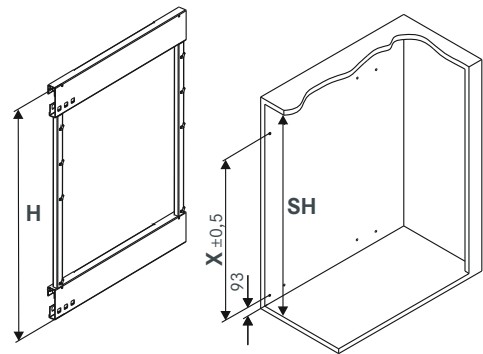

It's surprising how much space there is in the pull-out and how flexibly it can be used.

[kesseboehmer.com/comfort2](https://www.kesseboehmer.com/comfort2)

**COMFORT II full-extension, base unit pull-out with 90° front angle**

T = clear inside carcass depth:  $\geq 496$  mm  
 B = clear inside carcass width: Basket width + 33 mm

**COMFORT II diagonal full-extension, base unit pull-out**

Front angle:	45°	52°	55°
T = clear inside carcass depth:	$\geq 526$ mm	$\geq 518$ mm	$\geq 515$ mm
B = clear inside carcass width:	Basket width + 33 mm		

H	X	SH
502 mm	416 mm	$\geq 526$ mm
566 mm	480 mm	$\geq 590$ mm
630 mm	544 mm	$\geq 654$ mm
662 mm	576 mm	$\geq 686$ mm

**Art. no.**  
**015270** **Front connector 90°**  
 for base unit pull-out

**Front connector**  
 or diagonal base unit pull-out  
 Other front panel angles on request

Dimensions (mm)

Art. no.

Left opening unit:  
Height: 502  
Height: 566  
Height: 630  
Height: 662

**233929**  
**233931**  
**233933**  
**233935**

Right opening unit:  
Height: 502  
Height: 566  
Height: 630  
Height: 662