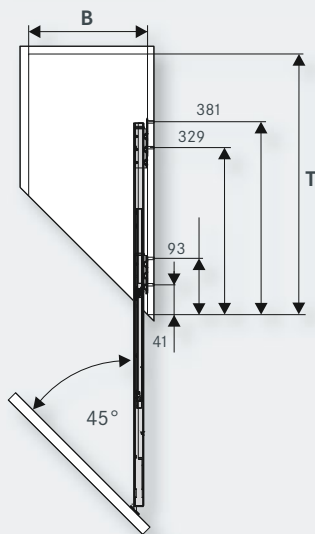

It's surprising how much space there is in the pull-out and how flexibly it can be used.

[kesseboehmer.com/comfort2](https://www.kesseboehmer.com/comfort2)

**COMFORT II full-extension, base unit pull-out with 90° front angle**

T = clear inside carcass depth:  $\geq 496$  mm  
 B = clear inside carcass width: Basket width + 33 mm

**COMFORT II diagonal full-extension, base unit pull-out**

Front angle:	45°	52°	55°
T = clear inside carcass depth:	$\geq 526$ mm	$\geq 518$ mm	$\geq 515$ mm
B = clear inside carcass width:	Basket width + 33 mm		

H	X	SH
502 mm	416 mm	$\geq 526$ mm
566 mm	480 mm	$\geq 590$ mm
630 mm	544 mm	$\geq 654$ mm
662 mm	576 mm	$\geq 686$ mm

**Art. no.**  
**015270** **Front connector 90°**  
 for base unit pull-out

**Front connector**  
 or diagonal base unit pull-out  
 Other front panel angles on request

Dimensions (mm)

Art. no.

Left opening unit:  
Height: 502  
Height: 566  
Height: 630  
Height: 662

**233929**  
**233931**  
**233933**  
**233935**

Right opening unit:  
Height: 502  
Height: 566  
Height: 630  
Height: 662