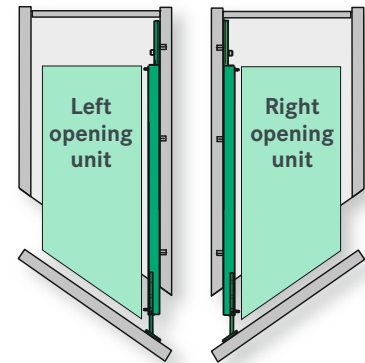

Kesseböhmer has added the option of a spice rack to its tried-and-tested COMFORT pull-out. The spice rack is the perfect add-on for the COMFORT concept. The spice rack is made of a single piece of shaped, powder-coated metal. It was designed to be as deep as possible, but still allow a clear view and easy access to vinegars and oils and other items stored in the lower trays. It offers an amazing amount of storage space to take a lot of spice jars.

It's surprising how much space there is in the pull-out and how flexibly it can be used.

[kesseboehmer.com/comfort2](https://www.kesseboehmer.com/comfort2)

**COMFORT II full-extension, base unit pull-out with 90° front angle**

T = clear inside carcass depth:  $\geq 496$  mm  
 B = clear inside carcass width: Basket width + 33 mm

**COMFORT II diagonal full-extension, base unit pull-out**

Front angle:	45°	52°	55°
T = clear inside carcass depth:	$\geq 526$ mm	$\geq 518$ mm	$\geq 515$ mm
B = clear inside carcass width:	Basket width + 33 mm		