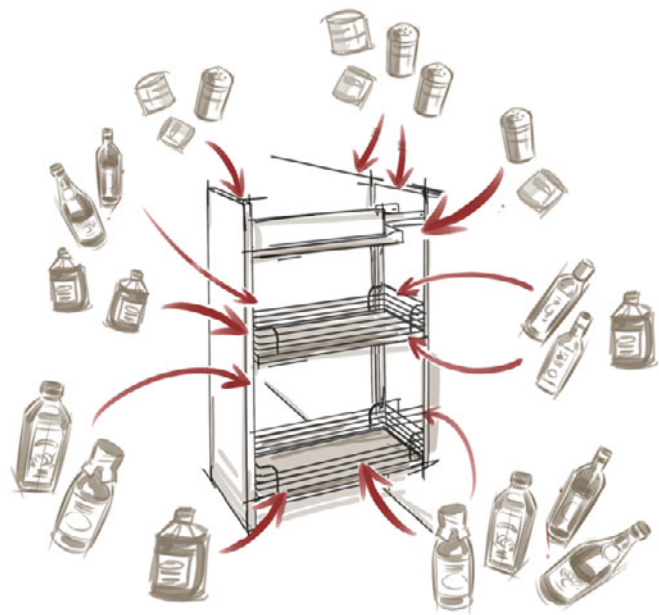

## COMFORT II

THE SPECIALIST  
IN GREAT TASTE.

**FEATURES & BENEFITS:**

- Full extension for base units – Entire contents slide out in front of the cabinet
- Optimal overview, very good access
- Space-saving design
- Uses the whole width
- Balancing screw for optimal action
- 3D adjustment in real time – Perfect gap alignment in minutes

## EFFORTLESS EASE AND SMOOTH ACTION – A JOY TO USE!

The COMFORT II base unit fitting, with its height-adjustable trays, adapts perfectly to each user's individual requirements for kitchen storage. Extra purpose-designed elements are available to store bottles, bread, coffee and tea. Totally practical: optional spice rack in a 90° pull-out!