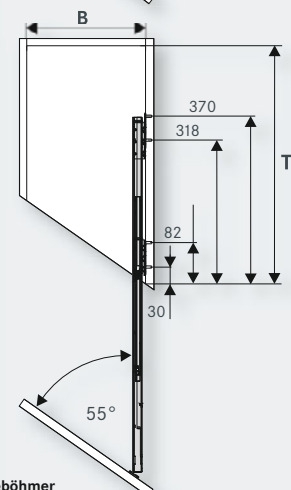

T = clear inside carcass depth:  $\geq 496$  mm  
 B = clear inside carcass width: Basket width + 33 mm

**COMFORT II diagonal full-extension, base unit pull-out**

Front angle:	45°	52°	55°
T = clear inside carcass depth:	$\geq 526$ mm	$\geq 518$ mm	$\geq 515$ mm
B = clear inside carcass width:	Basket width + 33 mm		

H	X	SH
502 mm	416 mm	$\geq 526$ mm
566 mm	480 mm	$\geq 590$ mm
630 mm	544 mm	$\geq 654$ mm
662 mm	576 mm	$\geq 686$ mm

**Art. no.**  
**015270** **Front connector 90°**  
 for base unit pull-out

**Front connector**  
 or diagonal base unit pull-out  
 Other front panel angles on request

Dimensions (mm)

Art. no.

Left opening unit:  
Height: 502  
Height: 566  
Height: 630  
Height: 662

**233929**  
**233931**  
**233933**  
**233935**

Right opening unit:  
Height: 502  
Height: 566  
Height: 630  
Height: 662