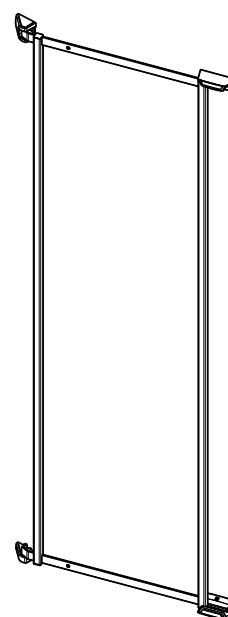

Fitting set TANDEM side door shelf

consisting of:

1 frame

Mounting plates

Plastic covers for mounting plates

Inside cabinet height (mm)	For cabinet width	Product code	Product code	Product code
		Icewhite	Silver	Anthracite
600	450 mm	260262 9966	260262 0102	260262 9846
800		260265 9966	260265 0102	260265 9846
1100		260268 9966	260268 0102	260268 9846
1700		260271 9966	260271 0102	260271 9846
600	500 mm	260263 9966	260263 0102	260263 9846
800		260266 9966	260266 0102	260266 9846
1100		260269 9966	260269 0102	260269 9846
1700		260272 9966	260272 0102	260272 9846
600	600 mm	260264 9966	260264 0102	260264 9846
800		260267 9966	260267 0102	260267 9846
1100		260270 9966	260270 0102	260270 9846
1700		260273 9966	260273 0102	260273 9846

TANDEM side

IDEAL COMBINED WITH A TANDEM PULL-OUT SHELF

COMBINING THE NEW TANDEM SIDE DOOR SHELF WITH THE EXISTING TANDEM PULL-OUT SHELF IS AN IDEAL SOLUTION. It creates a complete, modular TANDEM storage solution.

The totally modular system makes it possible for end-users to create a solution that exactly suits their requirements and lifestyle. All the trays are fully height adjustable.

Tray for TANDEM pull-out shelf

TANDEM pull-out frame

Tray for TANDEM side door shelf

TANDEM side door shelf

Connecting brace set

Frame for	Inside	Dimensions (mm)	Product code
TANDEM swivel pull-out	cabinet height:	For cabinet width:	
Mount on right cabinet side panel,	1100	450 mm	013430 0102
for doors attached left or right	1700		013430 9966
			013430 9846
			013432 0102
			013432 9966
			013432 9846
Available only with plastic coated surface!	1100	500 mm	013435 0102
			013435 9966
			013435 9846
Colour code:	1700		013437 0102
Silver 0102			013437 9966
Icewhite 9966			013437 9846
Anthracite 9846			013449 0102
	800	600 mm	013449 9966
			013449 9846
	1100		013440 0102
			013440 9966
			013440 9846
Standard with	1700		013442 0102
			013442 9966
Damping			013442 9846