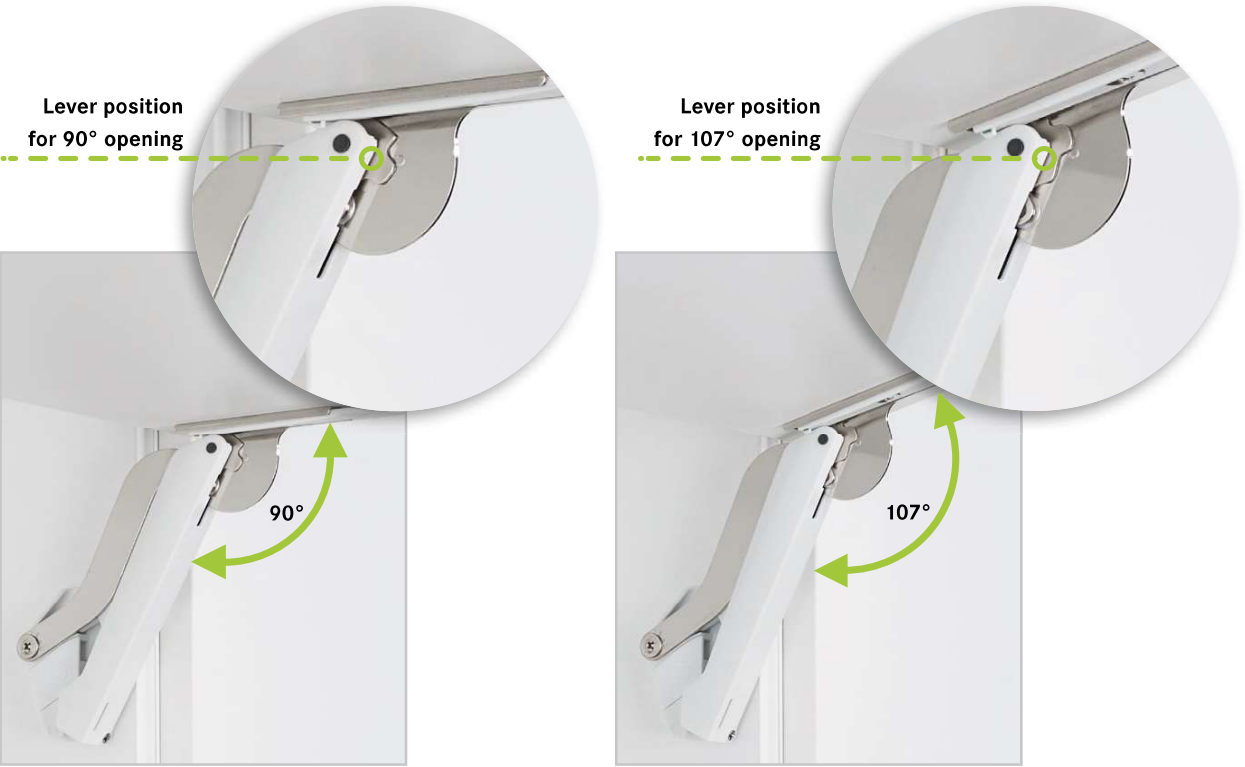

FREEspace

BEAUTIFULLY SMALL - SIMPLY STRONG.
THE SMALL BUT MIGHTY FITTING FOR UNIT FRONTS.

FREEspace

EXTREMELY EASY INSTALLATION
INSIDE THE CARCASE:
JUST ONE SCREW.

Guaranteed to be perfectly positioned: thanks to the positioning pins, the fitting is attached accurately to the side panel and is self-retaining.

Just tighten the pre-installed euro screw - done!

EXTREMELY EASY ASSEMBLY OF THE FRONT PANEL
TOOL-FREE WITH CLICKFIXX.

Guide the front panel into the connecting piece ...

... and push it into the catch mechanism.

ADJUSTMENT – INTUITIVE AND CLEAR.

The only tool you will need for the entire adjustment process is a PZ2 screwdriver.

OPENING ANGLE LIMITER INCLUDED.

Product code

FREEspace set

- 1 fitting, left
- 1 fitting, right
- 2 front connectors with 2 screws each