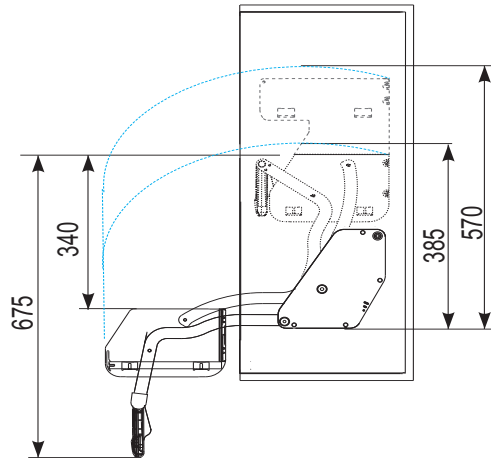

There's easy operation, more reachable storage, a clearer view, fast access. The innovative iMove pull-down transforms a conventional wall unit into an ergonomic storage system with big user benefits. The iMove and its contents are pulled downwards and outwards in one easy movement. And the iMove combines practical benefits with a brilliantly stylish design.

Dimensions in mm

$Y \geq 295 \Rightarrow X=82$

Drilling pattern for positioning tabs

Drilling pattern for euro screws

Carcass width (mm)	Clear inside carcass width (mm)	Dimensions (mm) B x D x H	Art. no.
500	462-468	465 x 267 x 380	<b>02 1700</b>
600	562-568	565 x 267 x 380	<b>02 1702</b>
800	762-768	765 x 267 x 380	<b>02 1704</b>
900	862-868	865 x 267 x 380	<b>02 1706</b>

Carcass width (mm)	Clear inside carcass width (mm)	Dimensions (mm) B x D x H	Art. no.
500	462-468	465 x 267 x 565	02 1710
600	562-568	565 x 267 x 565	02 1712