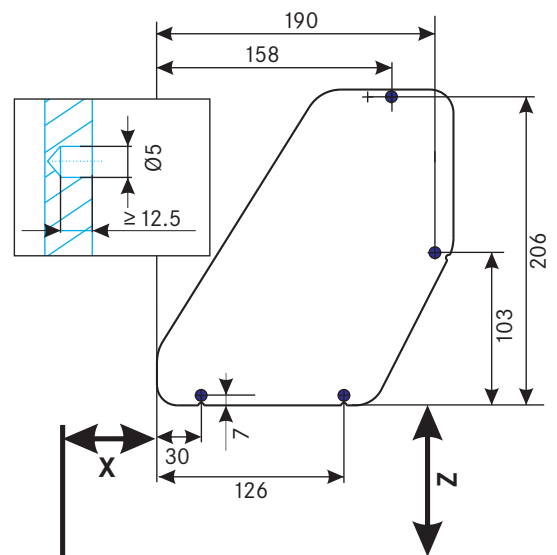

Dimensions in mm

$Y \geq 295 \Rightarrow X=82$

Drilling pattern for positioning tabs

Drilling pattern for euro screws

## Installation situation

Dimensions (mm)	Hinged door	Hinged door	FREEfold	Blum Aventos HF
Hinge protrusion	< 25	> 25	–	–
Installation height, hinge	65	65	–	–
Installation depth, iMove	57	57	82	82
Installation height, iMove	25	80	25	25
Clear inside depth, carcass	270	270	295	295
Minimum height, carcass*	520	580	650	650

Carcass width (mm)	Clear inside carcass width (mm)	Dimensions (mm) B x D x H	Art. no.
500	462-468	465 x 267 x 380	<b>02 1700</b>
600	562-568	565 x 267 x 380	<b>02 1702</b>
800	762-768	765 x 267 x 380	<b>02 1704</b>
900	862-868	865 x 267 x 380	<b>02 1706</b>

Carcass width (mm)	Clear inside carcass width (mm)	Dimensions (mm) B x D x H	Art. no.
500	462-468	465 x 267 x 565	02 1710
600	562-568	565 x 267 x 565	02 1712