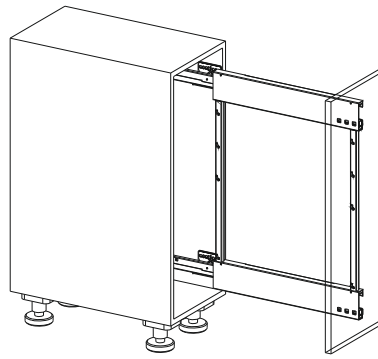

COMFORT II full-extension, base unit pull-out with 90° front angle

T = clear inside carcass depth: ≥ 496 mm
B = clear inside carcass width: Basket width + 33 mm