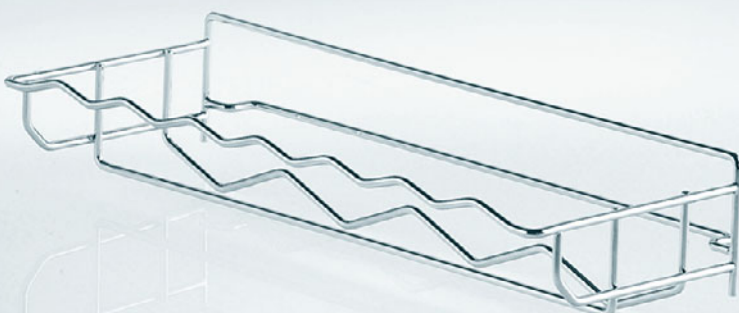

- Practical and attractive – compact, effective and organised
- Including labels – printed and blank
- Finely controlled dispensing in three stages
- Sliding lid opens easily, single-handed

	Dimensions (mm)	Art. no.
Spice rack for COMFORT II base unit pull-out	WxDxH 479 x 133 x 76	015277
Takes up to 18 spice boxes	Storage area: 476 x 103	

Spice rack for COMFORT II base unit pull-out With 6 spice boxes, green	WxDxH 479 x 133 x 76	015278
Including labels – printed and blank (without spices)	Storage area: 476 x 103	

Spice rack for COMFORT II base unit pull-out With 6 spice boxes, black	WxDxH 479 x 133 x 76	025278
Including labels – printed and blank (without spices)	Storage area: 476 x 103	

Practical and decorative
bottle storage
for the kitchen

One or two bottle racks
can be combined in a COMFORT II
with ARENA trays or metal baskets

Bottle rack
for 30 cm COMFORT base unit pull-out

Art. no.	Dimensions
	WxDxH
005144	210 x 470 x 108