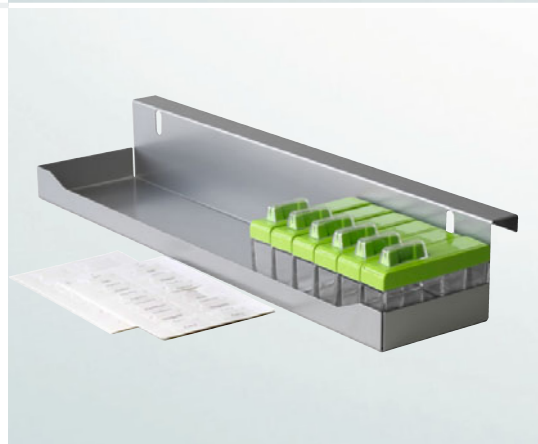

005070
005052
005045

for right opening unit
45° 228 x 467 x 74
52° 228 x 467 x 74
55° 228 x 467 x 74

005071
005053
005046

**TOTALLY PRACTICAL: OPTIONAL SPICE RACK
FOR THE 90° PULL-OUT! ON REQUEST
COMPLETE WITH SPICE BOXES:**

- Practical and attractive – compact, effective and organised
- Including labels – printed and blank
- Finely controlled dispensing in three stages
- Sliding lid opens easily, single-handed

	Dimensions (mm)	Art. no.
Spice rack for COMFORT II base unit pull-out	WxDxH 479 x 133 x 76	015277
Takes up to 18 spice boxes	Storage area: 476 x 103	

Spice rack for COMFORT II base unit pull-out With 6 spice boxes, green	WxDxH 479 x 133 x 76	015278
Including labels – printed and blank (without spices)	Storage area: 476 x 103	

Spice rack for COMFORT II base unit pull-out With 6 spice boxes, black	WxDxH 479 x 133 x 76	025278
Including labels – printed and blank (without spices)	Storage area: 476 x 103	