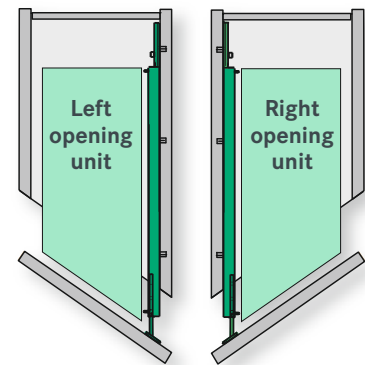

Kesseböhmer has added the option of a spice rack to its tried-and-tested COMFORT pull-out. The spice rack is the perfect add-on for the COMFORT concept. The spice rack is made of a single piece of shaped, powder-coated metal. It was designed to be as deep as possible, but still allow a clear view and easy access to vinegars and oils and other items stored in the lower trays. It offers an amazing amount of storage space to take a lot of spice jars.

It's surprising how much space there is in the pull-out and how flexibly it can be used.

[kesseboehmer.com/comfort2](https://www.kesseboehmer.com/comfort2)

COMFORT II full-extension, base unit pull-out with 90° front angle

T = clear inside carcass depth: ≥ 496 mm
 B = clear inside carcass width: Basket width + 33 mm

COMFORT II diagonal full-extension, base unit pull-out

Front angle:	45°	52°	55°
T = clear inside carcass depth:	≥ 526 mm	≥ 518 mm	≥ 515 mm
B = clear inside carcass width:	Basket width + 33 mm		