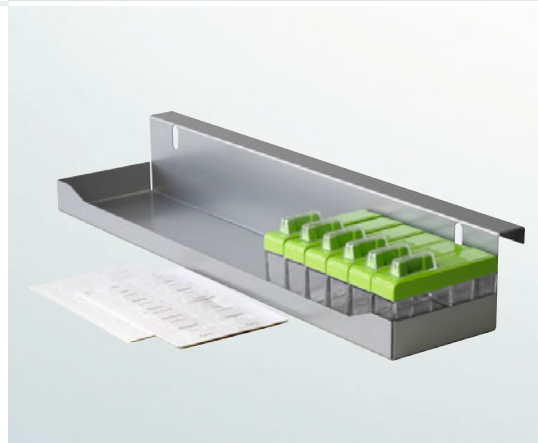

for right opening unit
45° 228 x 470 x 88
52° 228 x 470 x 88
55° 228 x 470 x 88

015071
015053
015073

Hook-on basket metal
for diagonal base unit pull-out

for left opening unit
45° 228 x 467 x 74
52° 228 x 467 x 74
55° 228 x 467 x 74

005070
005052
005045

for right opening unit
45° 228 x 467 x 74
52° 228 x 467 x 74
55° 228 x 467 x 74

005071
005053
005046

**TOTALLY PRACTICAL: OPTIONAL SPICE RACK
FOR THE 90° PULL-OUT! ON REQUEST
COMPLETE WITH SPICE BOXES:**

- Practical and attractive – compact, effective and organised
- Including labels – printed and blank
- Finely controlled dispensing in three stages
- Sliding lid opens easily, single-handed

	Dimensions (mm)	Art. no.
Spice rack for COMFORT II base unit pull-out	WxDxH 479 x 133 x 76	015277
Takes up to 18 spice boxes	Storage area: 476 x 103	

Spice rack for COMFORT II base unit pull-out With 6 spice boxes, green	WxDxH 479 x 133 x 76	015278
Including labels – printed and blank (without spices)	Storage area: 476 x 103	

Spice rack for COMFORT II base unit pull-out With 6 spice boxes, black	WxDxH 479 x 133 x 76	025278
Including labels – printed and blank (without spices)	Storage area: 476 x 103	