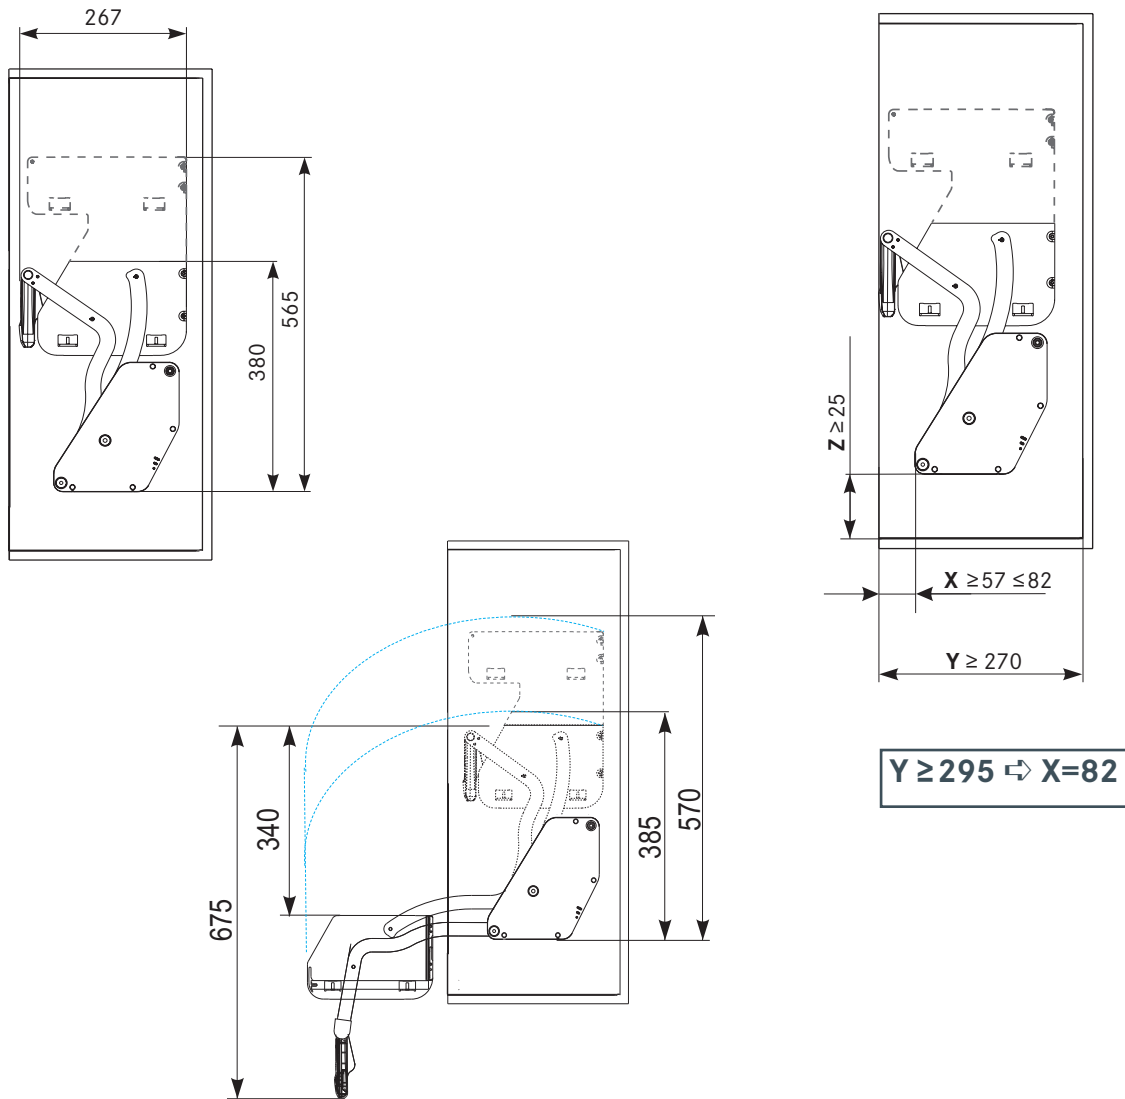

* Carcase heights vary with the individual installation situations.

iMove set single tray

Including fixings:

8 x wood screws 4.5 x 50 mm

1 x drilling template

including side cover caps

Silver	0102	Chipboard decor grey	0316
Brilliant white	9966	Chipboard decor ice white	0343
Satin gold	0103	Chipboard decor gold green	0347
Anthracite	9846	Chipboard decor Anthracite	0342

Carcass width (mm)	Clear inside carcass width (mm)	Dimensions (mm) B x D x H	Art. no.
500	462-468	465 x 267 x 380	02 1700
600	562-568	565 x 267 x 380	02 1702
800	762-768	765 x 267 x 380	02 1704
900	862-868	865 x 267 x 380	02 1706

Dimensions in mm

Drilling pattern for positioning tabs

Drilling pattern for euro screws

iMove · Double Tray

Installation situation

Dimensions (mm)	Hinged door	Hinged door	FREEfold	Blum Aventos HF
Hinge protrusion	< 25	> 25	–	–
Installation height, hinge	65	65	–	–
Installation depth, iMove	57	57	82	82
Installation height, iMove	25	80	25	25
Clear inside depth, carcass	270	270	295	295
Minimum height, carcass*	710	770	710	710

Carcass width (mm)	Clear inside carcass width (mm)	Dimensions (mm) B x D x H	Art. no.
500	462-468	465 x 267 x 565	02 1710
600	562-568	565 x 267 x 565	02 1712