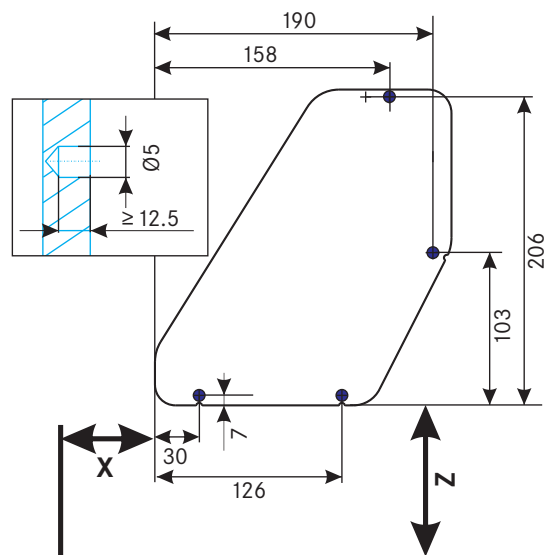

$Y \geq 295 \Rightarrow X=82$

Drilling pattern for positioning tabs

Drilling pattern for euro screws

iMove · Single Tray

Installation situation

Dimensions (mm)	Hinged door	Hinged door	FREEfold	Blum Aventos HF
Hinge protrusion	< 25	> 25	–	–
Installation height, hinge	65	65	–	–
Installation depth, iMove	57	57	82	82
Installation height, iMove	25	80	25	25
Clear inside depth, carcass	270	270	295	295
Minimum height, carcass*	520	580	650	650

Carcass width (mm)	Clear inside carcass width (mm)	Dimensions (mm) B x D x H	Art. no.
500	462-468	465 x 267 x 380	02 1700
600	562-568	565 x 267 x 380	02 1702
800	762-768	765 x 267 x 380	02 1704
900	862-868	865 x 267 x 380	02 1706

Dimensions in mm

Drilling pattern for positioning tabs

Drilling pattern for euro screws

iMove · Double Tray

Installation situation

Dimensions (mm)	Hinged door	Hinged door	FREEfold	Blum Aventos HF
Hinge protrusion	< 25	> 25	–	–
Installation height, hinge	65	65	–	–
Installation depth, iMove	57	57	82	82
Installation height, iMove	25	80	25	25
Clear inside depth, carcass	270	270	295	295
Minimum height, carcass*	710	770	710	710

Carcass width (mm)	Clear inside carcass width (mm)	Dimensions (mm) B x D x H	Art. no.
500	462-468	465 x 267 x 565	02 1710
600	562-568	565 x 267 x 565	02 1712